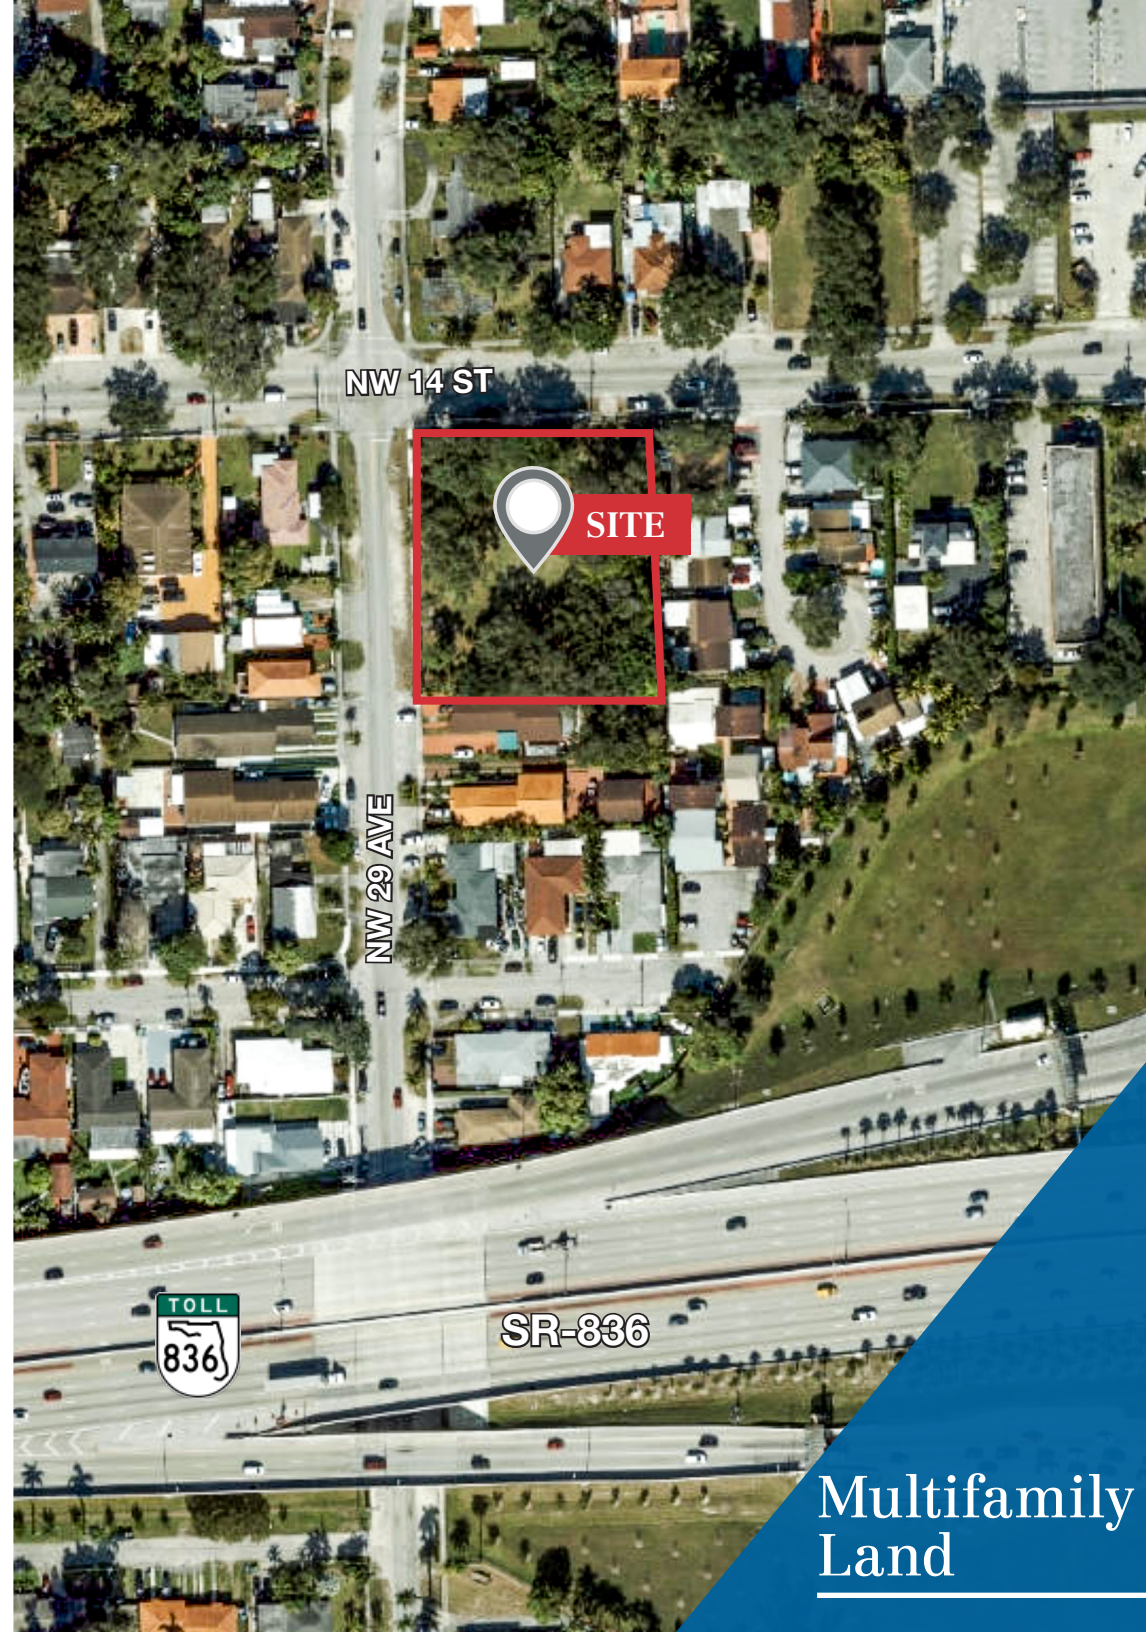

Multifamily Development Opportunity

FOR SALE

2810 NW 14th Street | Miami, FL 33125

Land Size: 43,000 SF (0.98 AC)
Asking Sale Price: $2,100,000.00
Units: Up to 12 units
Zoning: T3-O

For More Information

David Oxios, CCIM

+1 305 775 2224

doxios@naimiami.com

Edward Schmidt, CCIM, SIOR

+1 305 389 3837

eschmidt@naimiami.com

NAI Miami
Fort Lauderdale

naimia-ftl.com/properties

Multifamily
Land