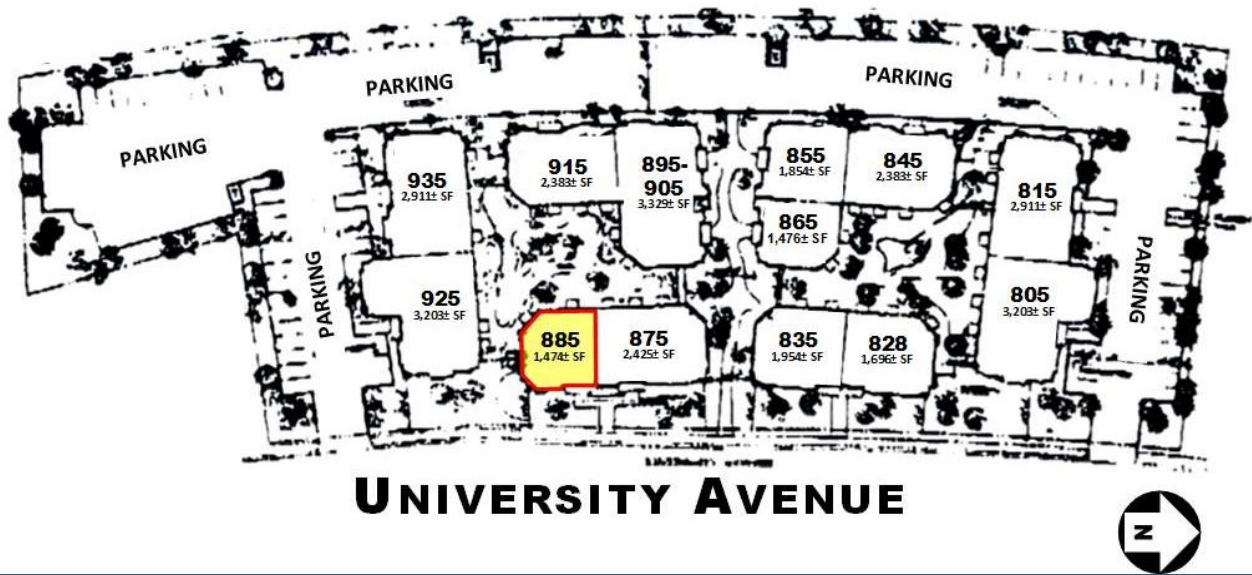

PRIME CAMPUS COMMONS OFFICE CONDOMINIUM FOR SALE 885 UNIVERSITY AVENUE | SACRAMENTO

Executive Guild II