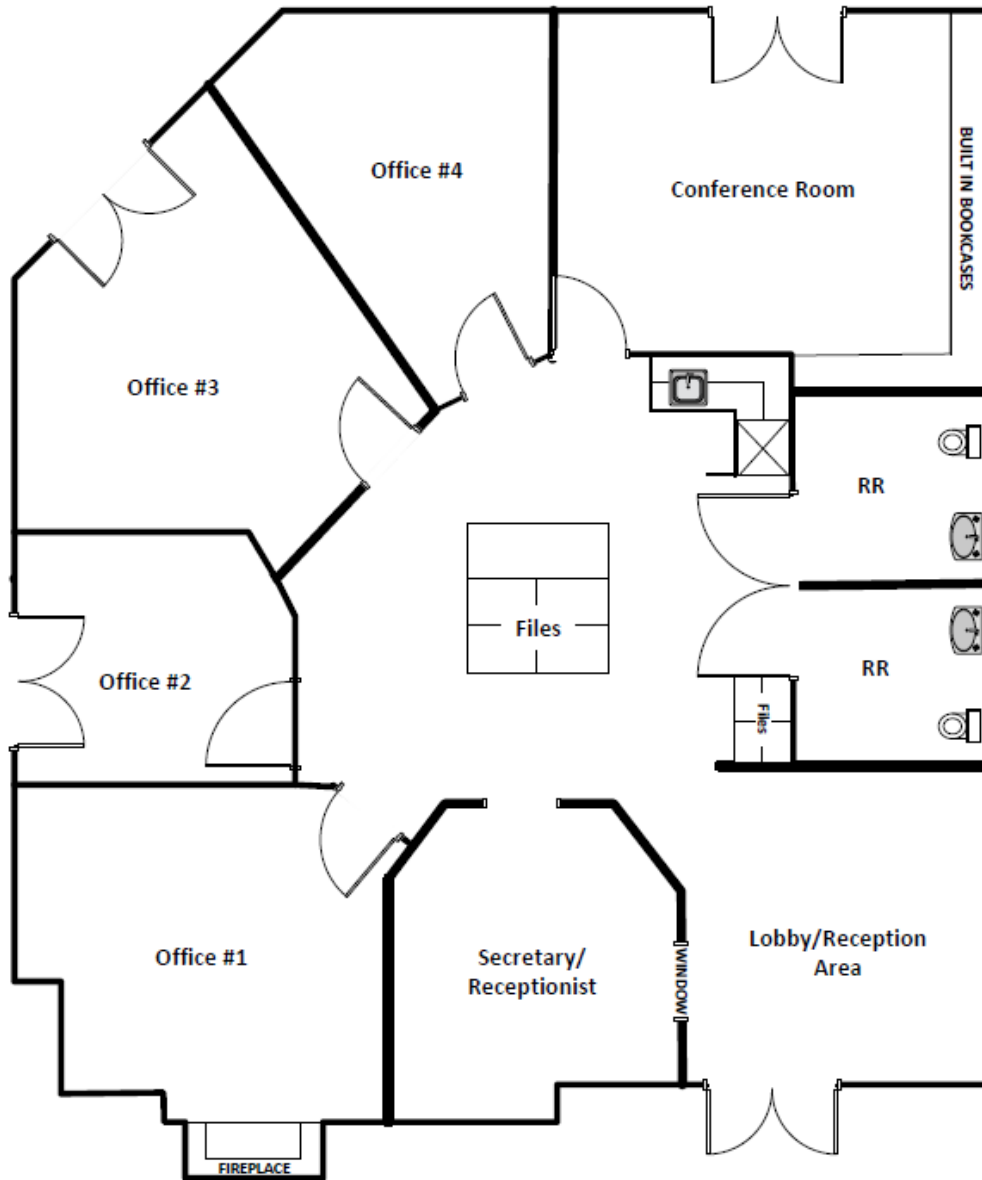

FEATURES

- 4 private offices, conference room, reception area, lobby, 2 restrooms
- Vaulted ceilings with lots of windows and natural light throughout
- Conveniently located in the attractive Campus Commons submarket
- Easy access to Fair Oaks Blvd., Howe Avenue, J Street and Hwy-50
- Situated in a lush, park-like setting with water feature and mature trees
- Well-maintained office property with versatile layout
- Surrounded by a multitude of services, eateries and retail
- High traffic counts and strong area demographics

885 UNIVERSITY AVENUE | SACRAMENTO

1,474 SQUARE FEET

Note: Floor Plan not to scale.

885 UNIVERSITY AVENUE

- 4 Private Offices
- Conference Room
- Lobby/Reception Area
- Secretary/Reception Area
- 2 Restrooms
- Kitchenette
- Vaulted Ceilings
- Fireplace