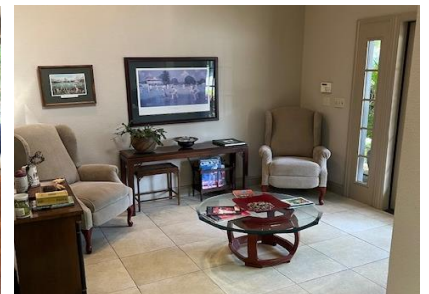

885 UNIVERSITY AVENUE

- 4 Private Offices
- Conference Room
- Lobby/Reception Area
- Secretary/Reception Area
- 2 Restrooms
- Kitchenette
- Vaulted Ceilings
- Fireplace

Note: Some furnishings may be included in the sale.