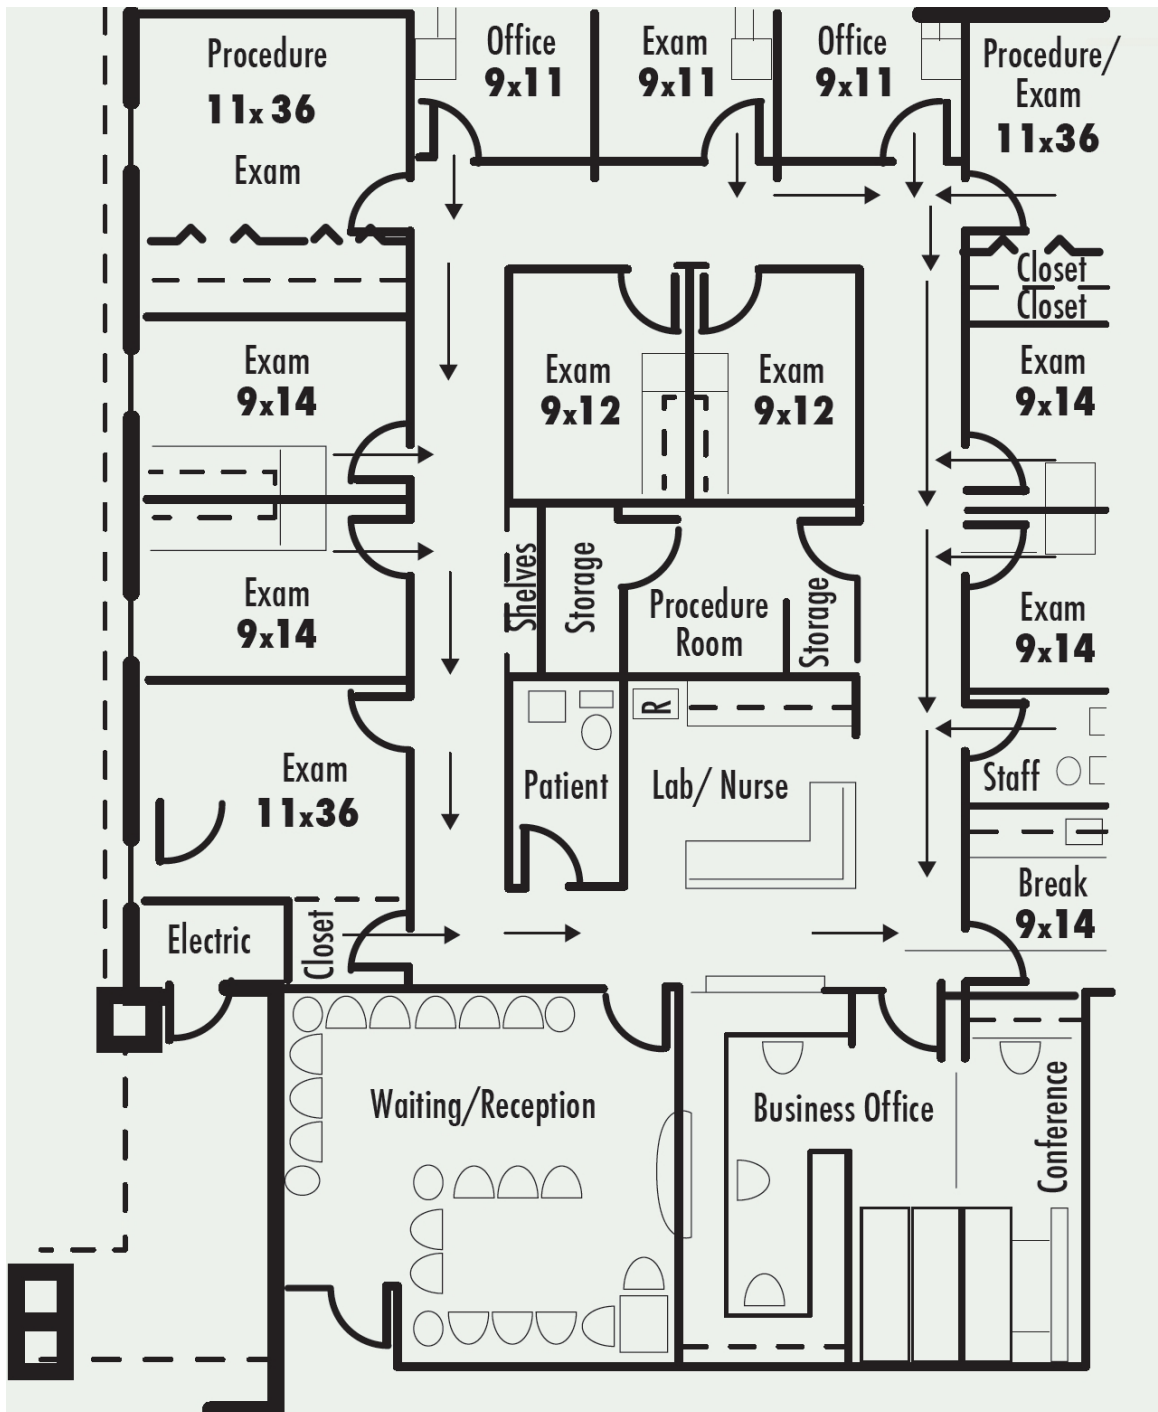

Mike Berens

404 812 4024
mberens@naibg.com

Logan Haner

404 812 4096
lhaner@naibg.com