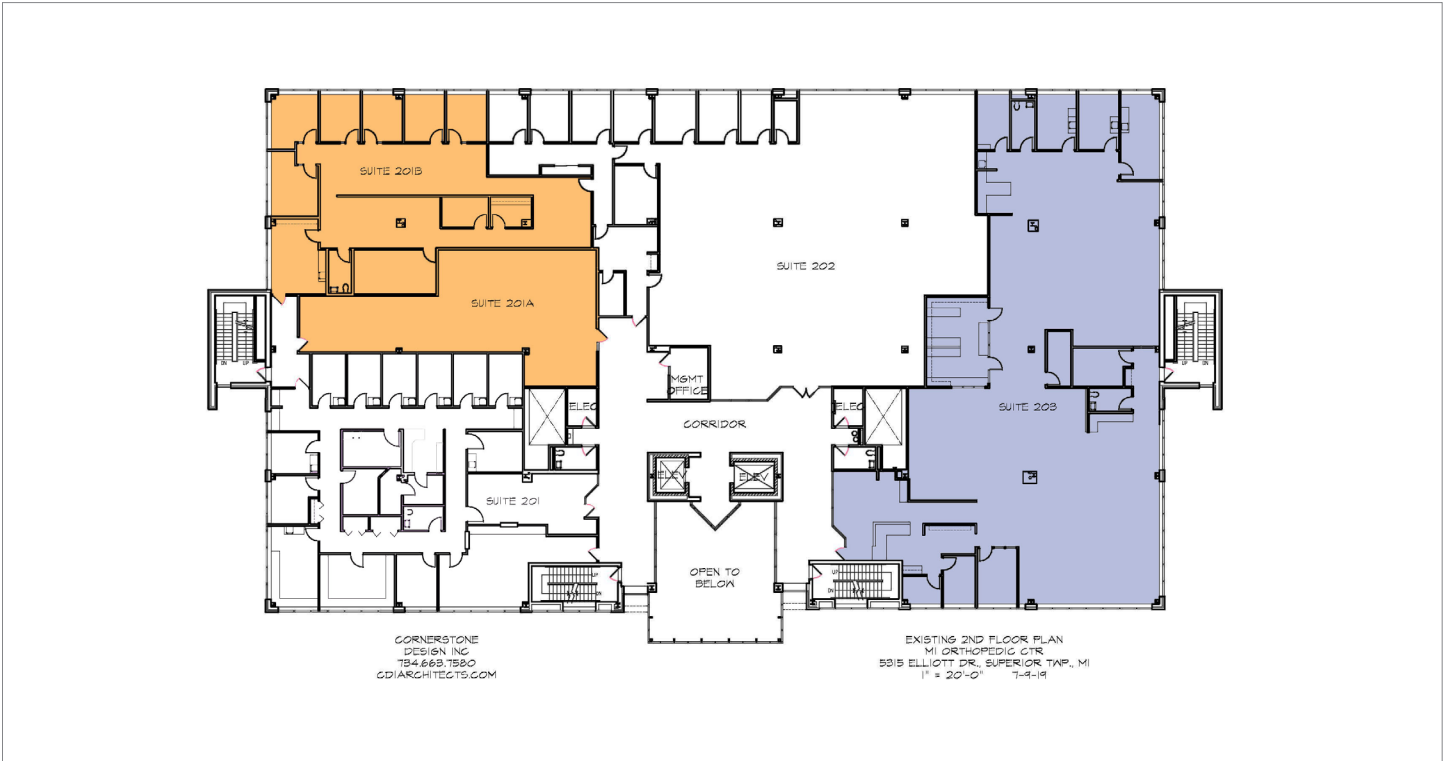

**VIRTUAL TOURS NOW AVAILABLE!!**  
See Below

Property Highlights

*Surgery Center Space Available at St. Joseph Mercy Ann Arbor Hospital*

- \* Fully built-out surgery center with 3 operating rooms
- Indoor connection to hospital
- Ample on-site parking

Suite	Area	Available
101*	11,178 RSF	Immediate
201 AB	5,796 RSF	90 Days
203	9,324 RSF	Immediate

Virtual Tours by Suite
101
201B
203

Contact

Robert Titzer  
p 312.458.4468  
rtitzer@hsacommercial.com

Second Floor Plan

First Floor Plan