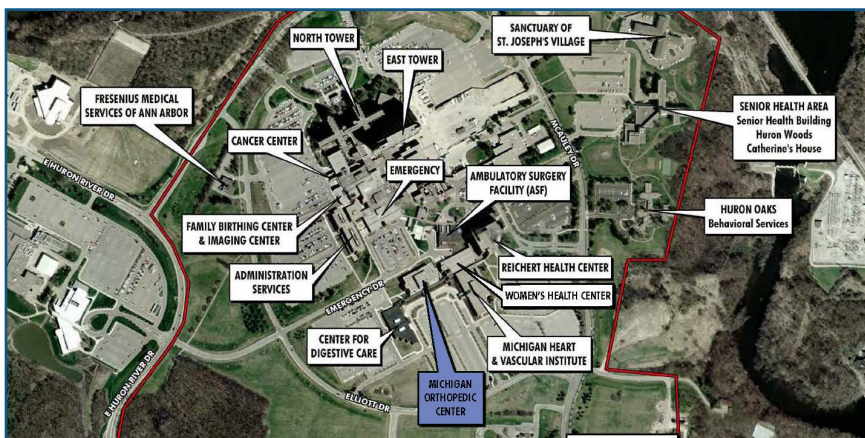

**VIRTUAL TOURS NOW AVAILABLE!!**  
See Below

Property Highlights

*Surgery Center Space Available at St. Joseph Mercy Ann Arbor Hospital*

- \* Fully built-out surgery center with 3 operating rooms
- Indoor connection to hospital
- Ample on-site parking

Suite	Area	Available
101*	11,178 RSF	Immediate
201 AB	5,796 RSF	90 Days
203	9,324 RSF	Immediate

Virtual Tours by Suite
101
201B
203

Contact

Robert Titzer  
p 312.458.4468  
rtitzer@hsacommercial.com

Second Floor Plan