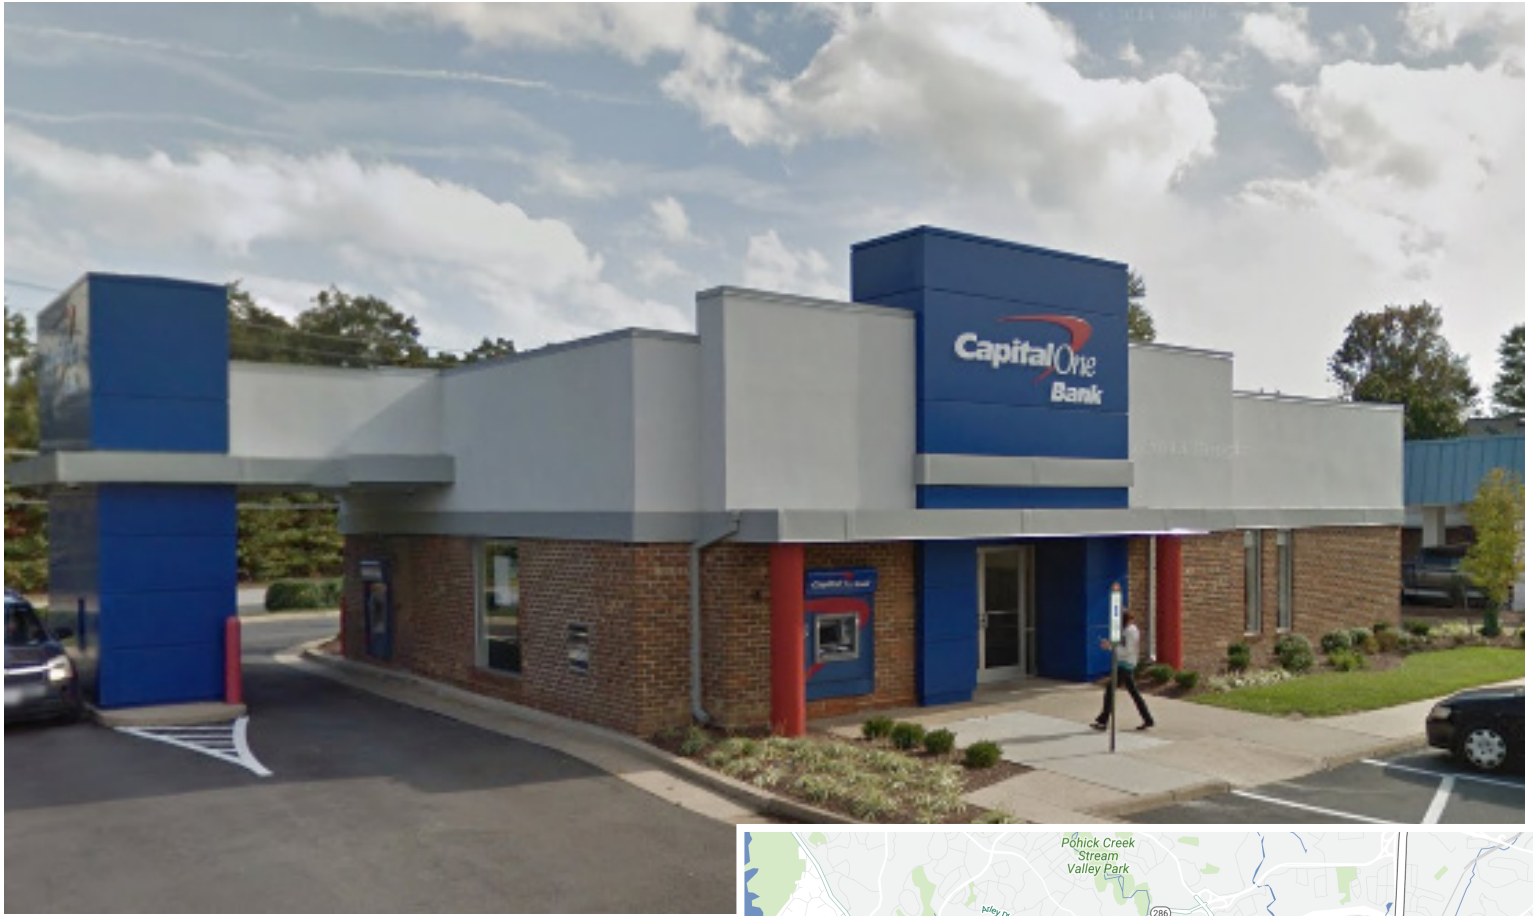

## 8098 ROLLING ROAD

SPRINGFIELD, VA

### Property Features

- Location: 8098 Rolling Road, inside Saratoga Shopping Center
- Size: Space: **2,400 SF**
- Highlights: - Situated in Saratoga Shopping Center, anchored by Giant  
- Access to 13,979 VPD on Rolling Road