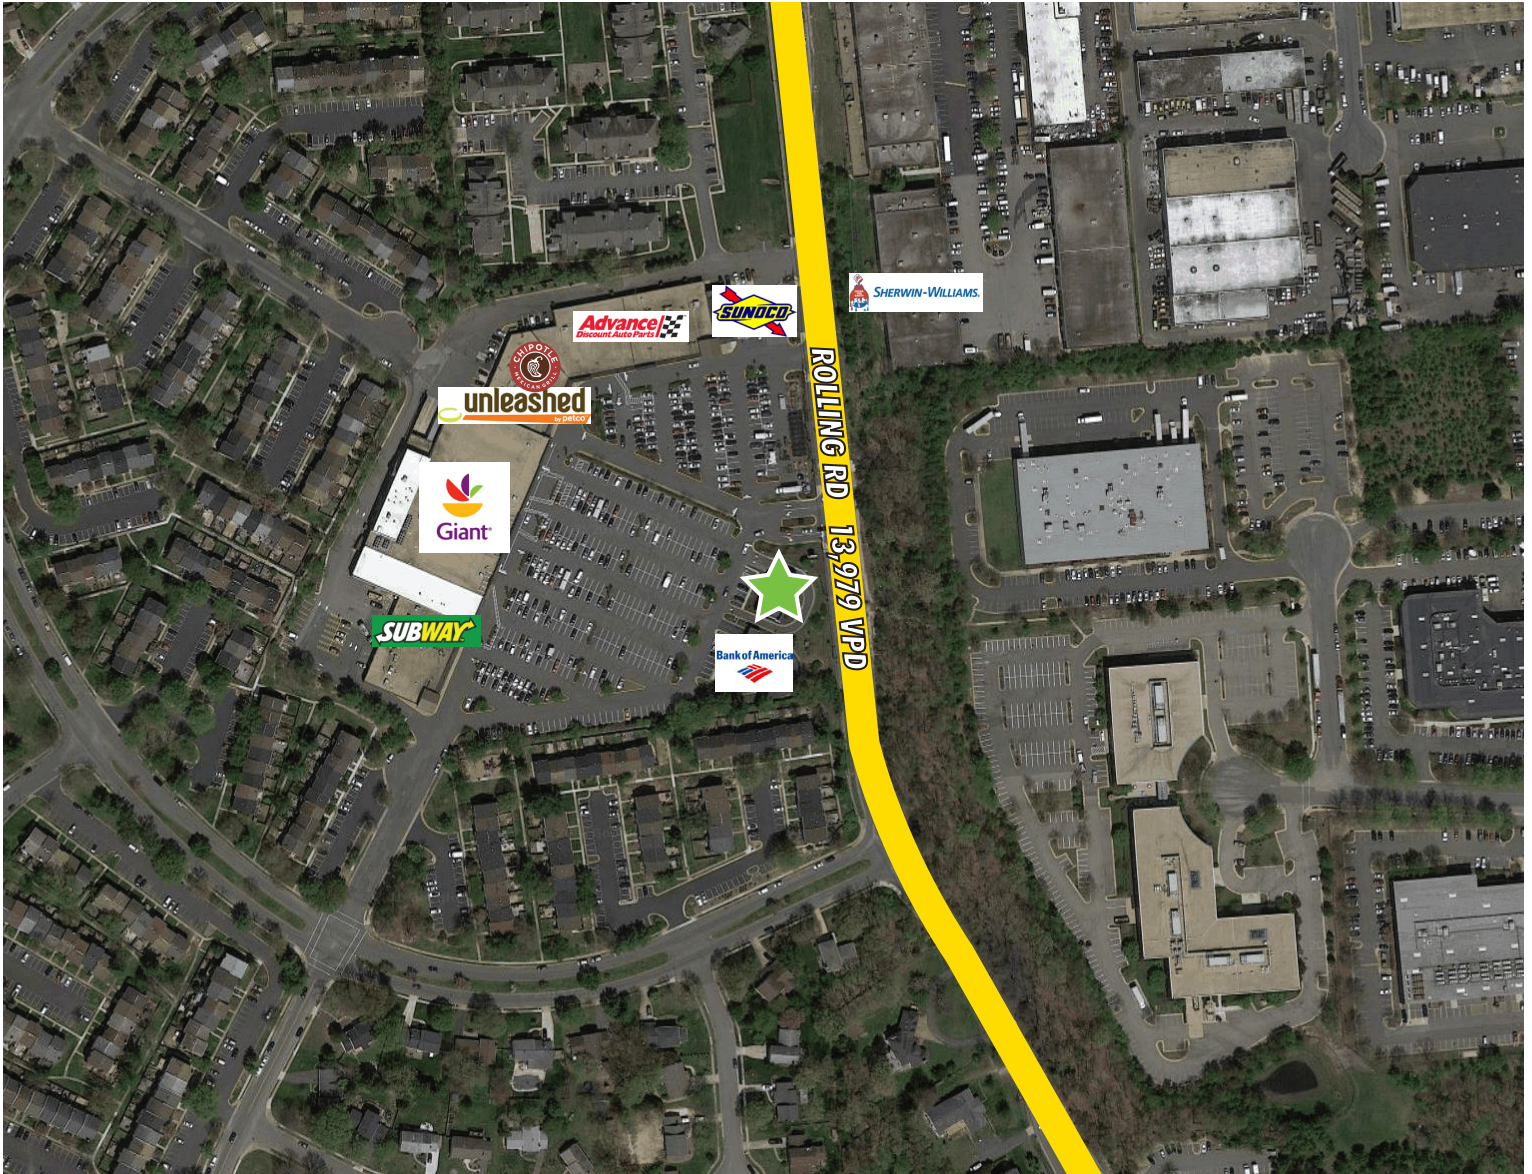

PROPERTY AVAILABLE

8098 ROLLING ROAD

SPRINGFIELD, VA

*All marks displayed are the property of their respective owners.

For more information, please contact:

Michael Zacharia
Senior Vice President
+1 703.905.0268
michael.zacharia@cbre.com

Lance LJ Marine
Senior Vice President
+1 703.905.0331
lance.marine@cbre.com

www.cbre.com/CapitalOneRetail

CBRE, Inc. | 1861 International Drive | Suite 300 | McLean, Virginia 22102 | +1 703 821 6900

© 2017 CBRE, Inc. All rights reserved. This information has been obtained from sources believed reliable, but has not been verified for accuracy or completeness. Any projections, opinions, or estimates are subject to uncertainty. The information may not represent the current or future performance of the property. You and your advisors should conduct a careful, independent investigation of the property and verify all information. Any reliance on this information is solely at your own risk. CBRE and the CBRE logo are service marks of CBRE, Inc. and/or its affiliated or related companies in the United States and other countries. All other marks displayed on this document are the property of their respective owners.