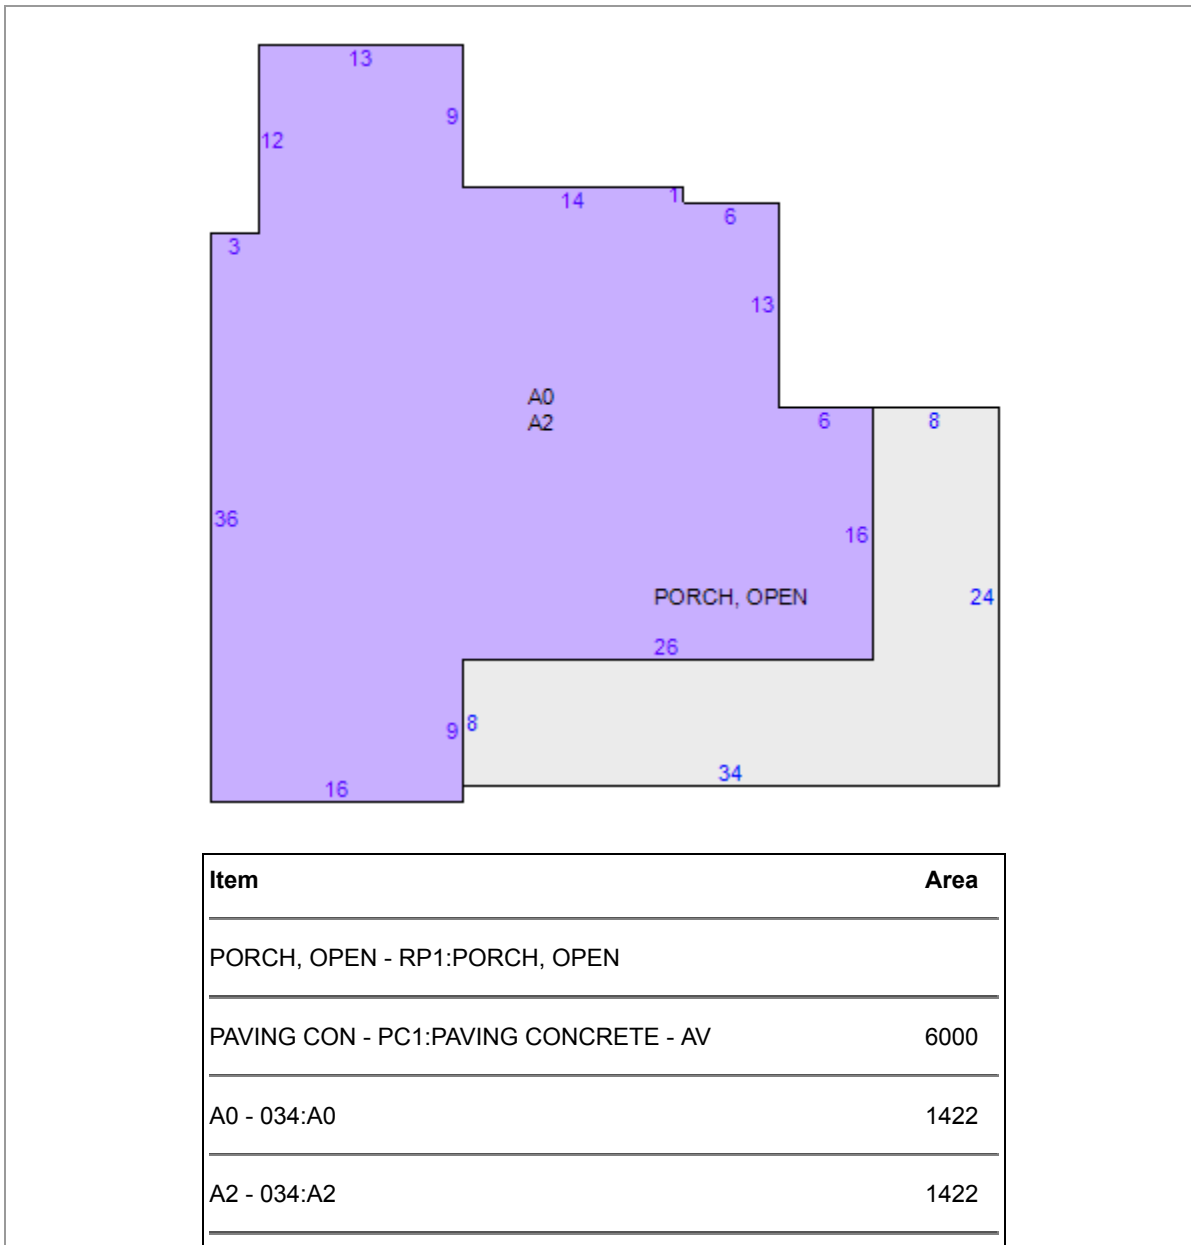

PARID: 15 248 22 006
 Tax Dist: 14A-AVDL EST ANX
 GARGIULO JOSEPH C

2774 COLLEGE AVE E

Printed on Saturday, December 28, 2024, at 1:00:36 PM EST