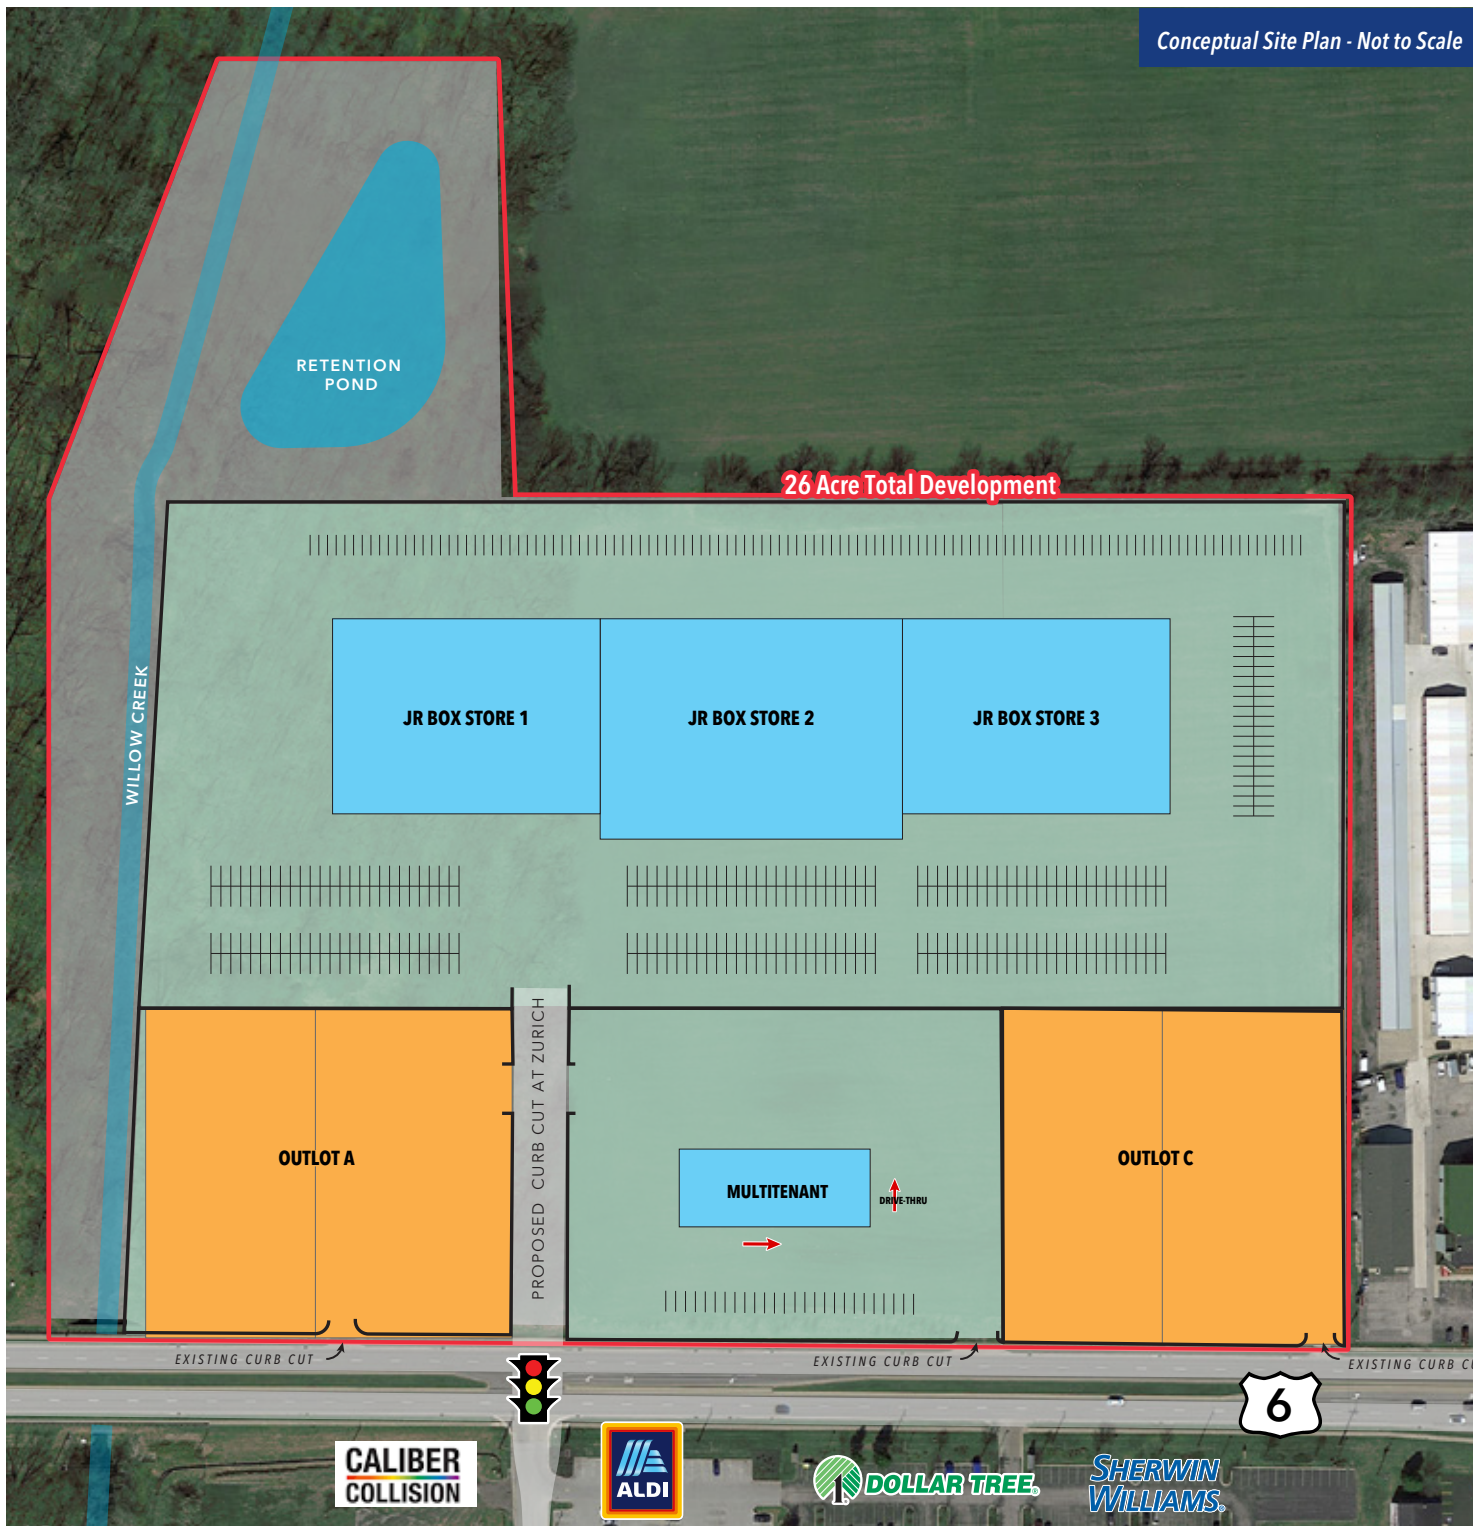

Jenny's Landing

5740 US-6 | PORTAGE, IN 46368

For Lease

JR. BOX & SMALL SHOP SPACE

Conceptual Site Plan - Not to Scale

CHUCK WHITLOCK

chuck@baumrealty.com

312.275.3133

© 2024 All information supplied is from sources deemed reliable and is furnished subject to errors, omissions, modifications, removal of the listing from sale or lease, and to any listing conditions, including the rates and manner of payment of commissions for particular offerings, the terms of which are available to principals or duly licensed brokers. Any square footage dimensions set forth are approximate.

BAUM REALTY GROUP, LLC · 1030 W. CHICAGO AVENUE, SUITE 200 · CHICAGO, IL 60642 · 312.666.3000 · WWW.BAUMREALTY.COM