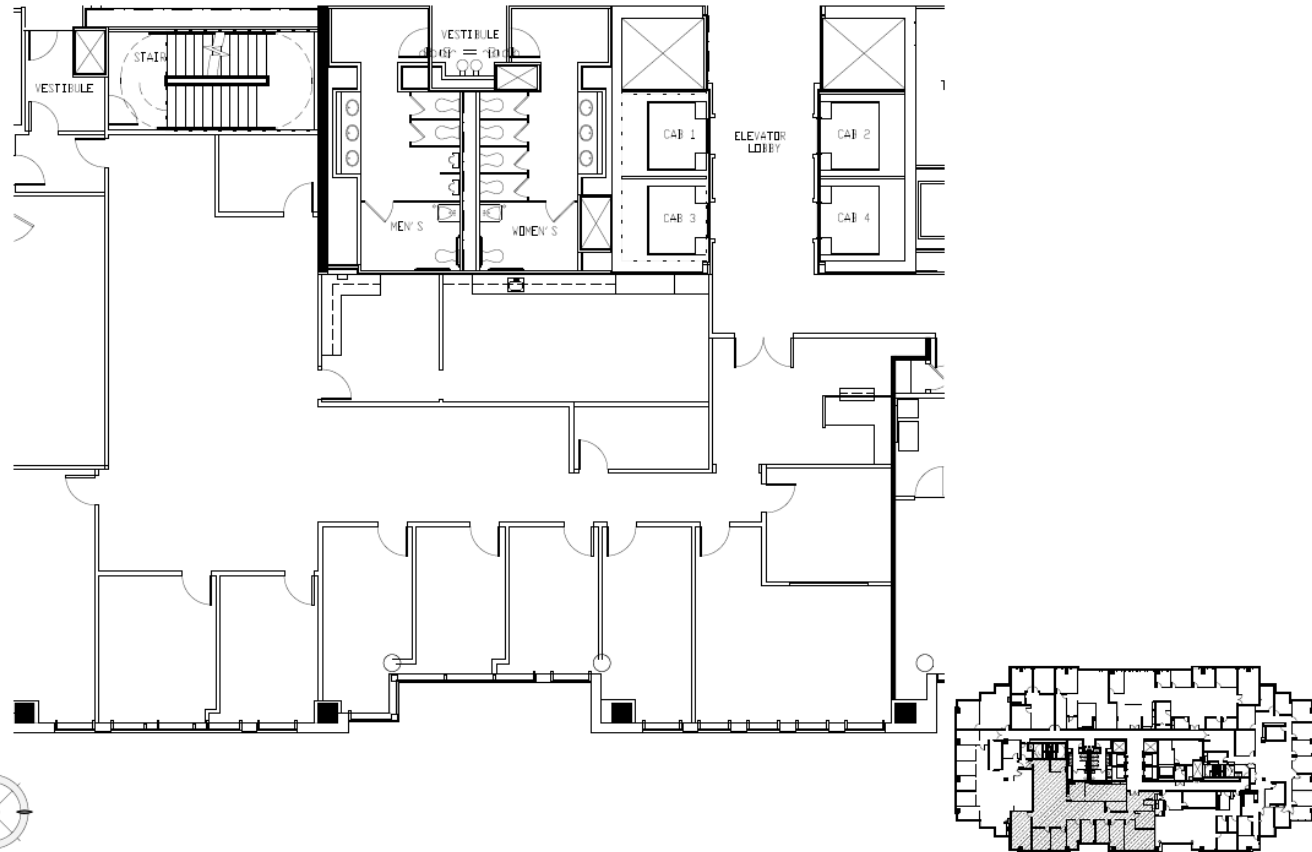

ROYAL PALM I OFFICE PARK

1000 S. PINE ISLAND RD. | PLANTATION, FL

SUITE 450: 4,920 RSF

Available 5/1/17

FOR MORE INFORMATION, PLEASE CONTACT:

TERE BLANCA
305.577.8851
TERE.BLANCA@BLANCACRE.COM

DANET LINARES
305.577.8852
DANET.LINARES@BLANCACRE.COM