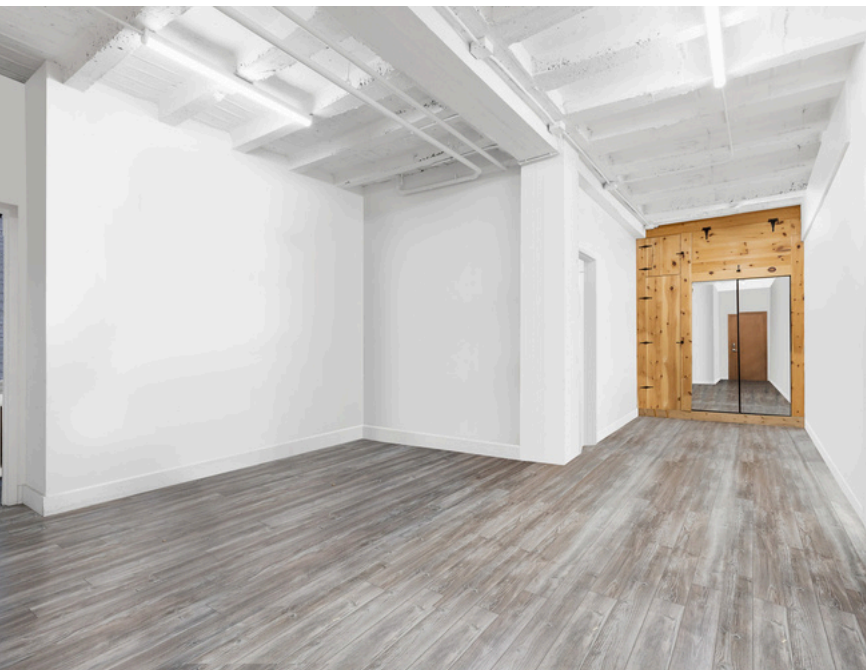

1396 RUE ST-CATHERINE

MONTRÉAL, QC