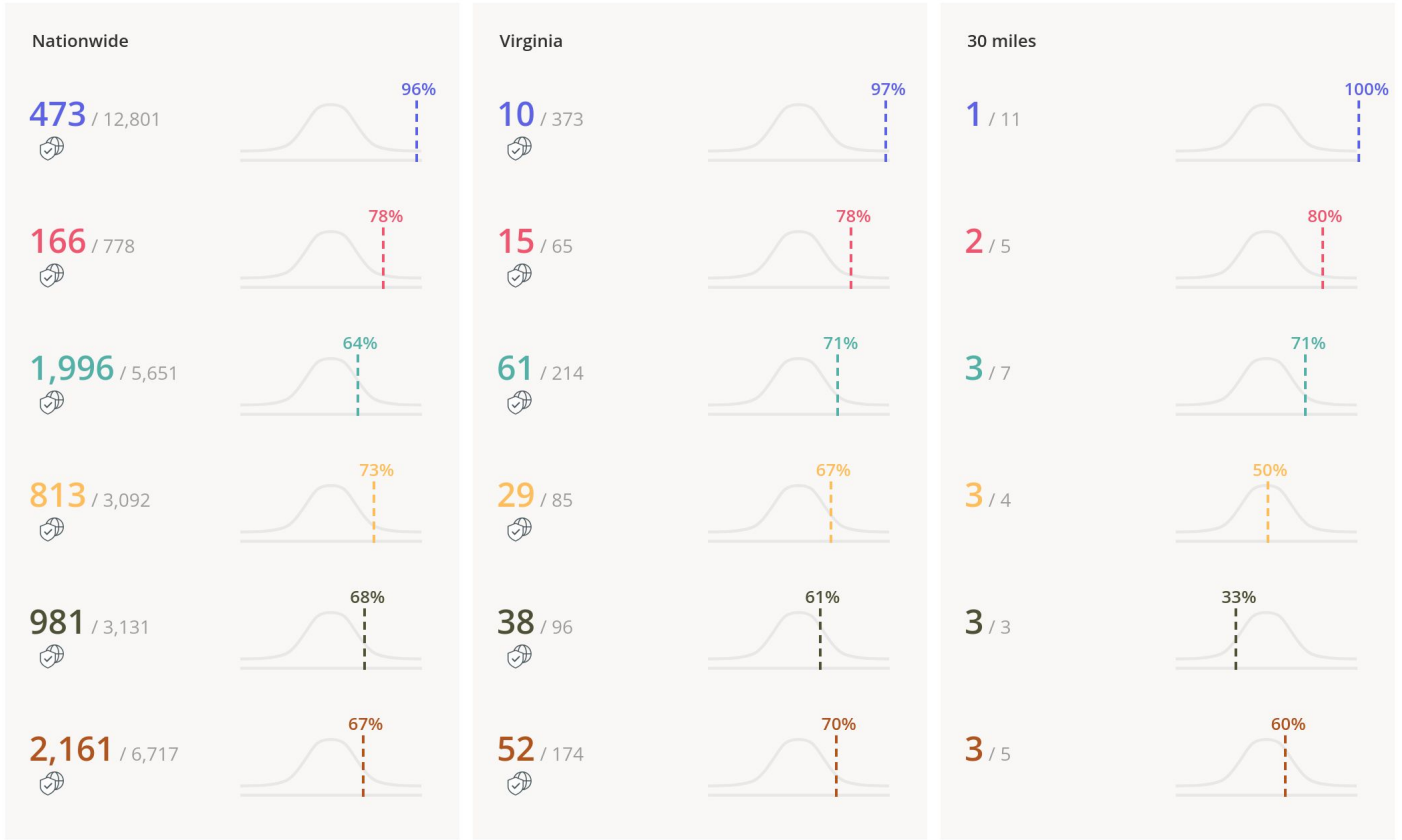

# Ranking Overview

Aug 1, 2023 - Jul 31, 2024

Chain: McDonald's | Visits | Aug 1st, 2023 - Jul 31st, 2024  
Data provided by Placer Labs Inc. (www.placer.ai)