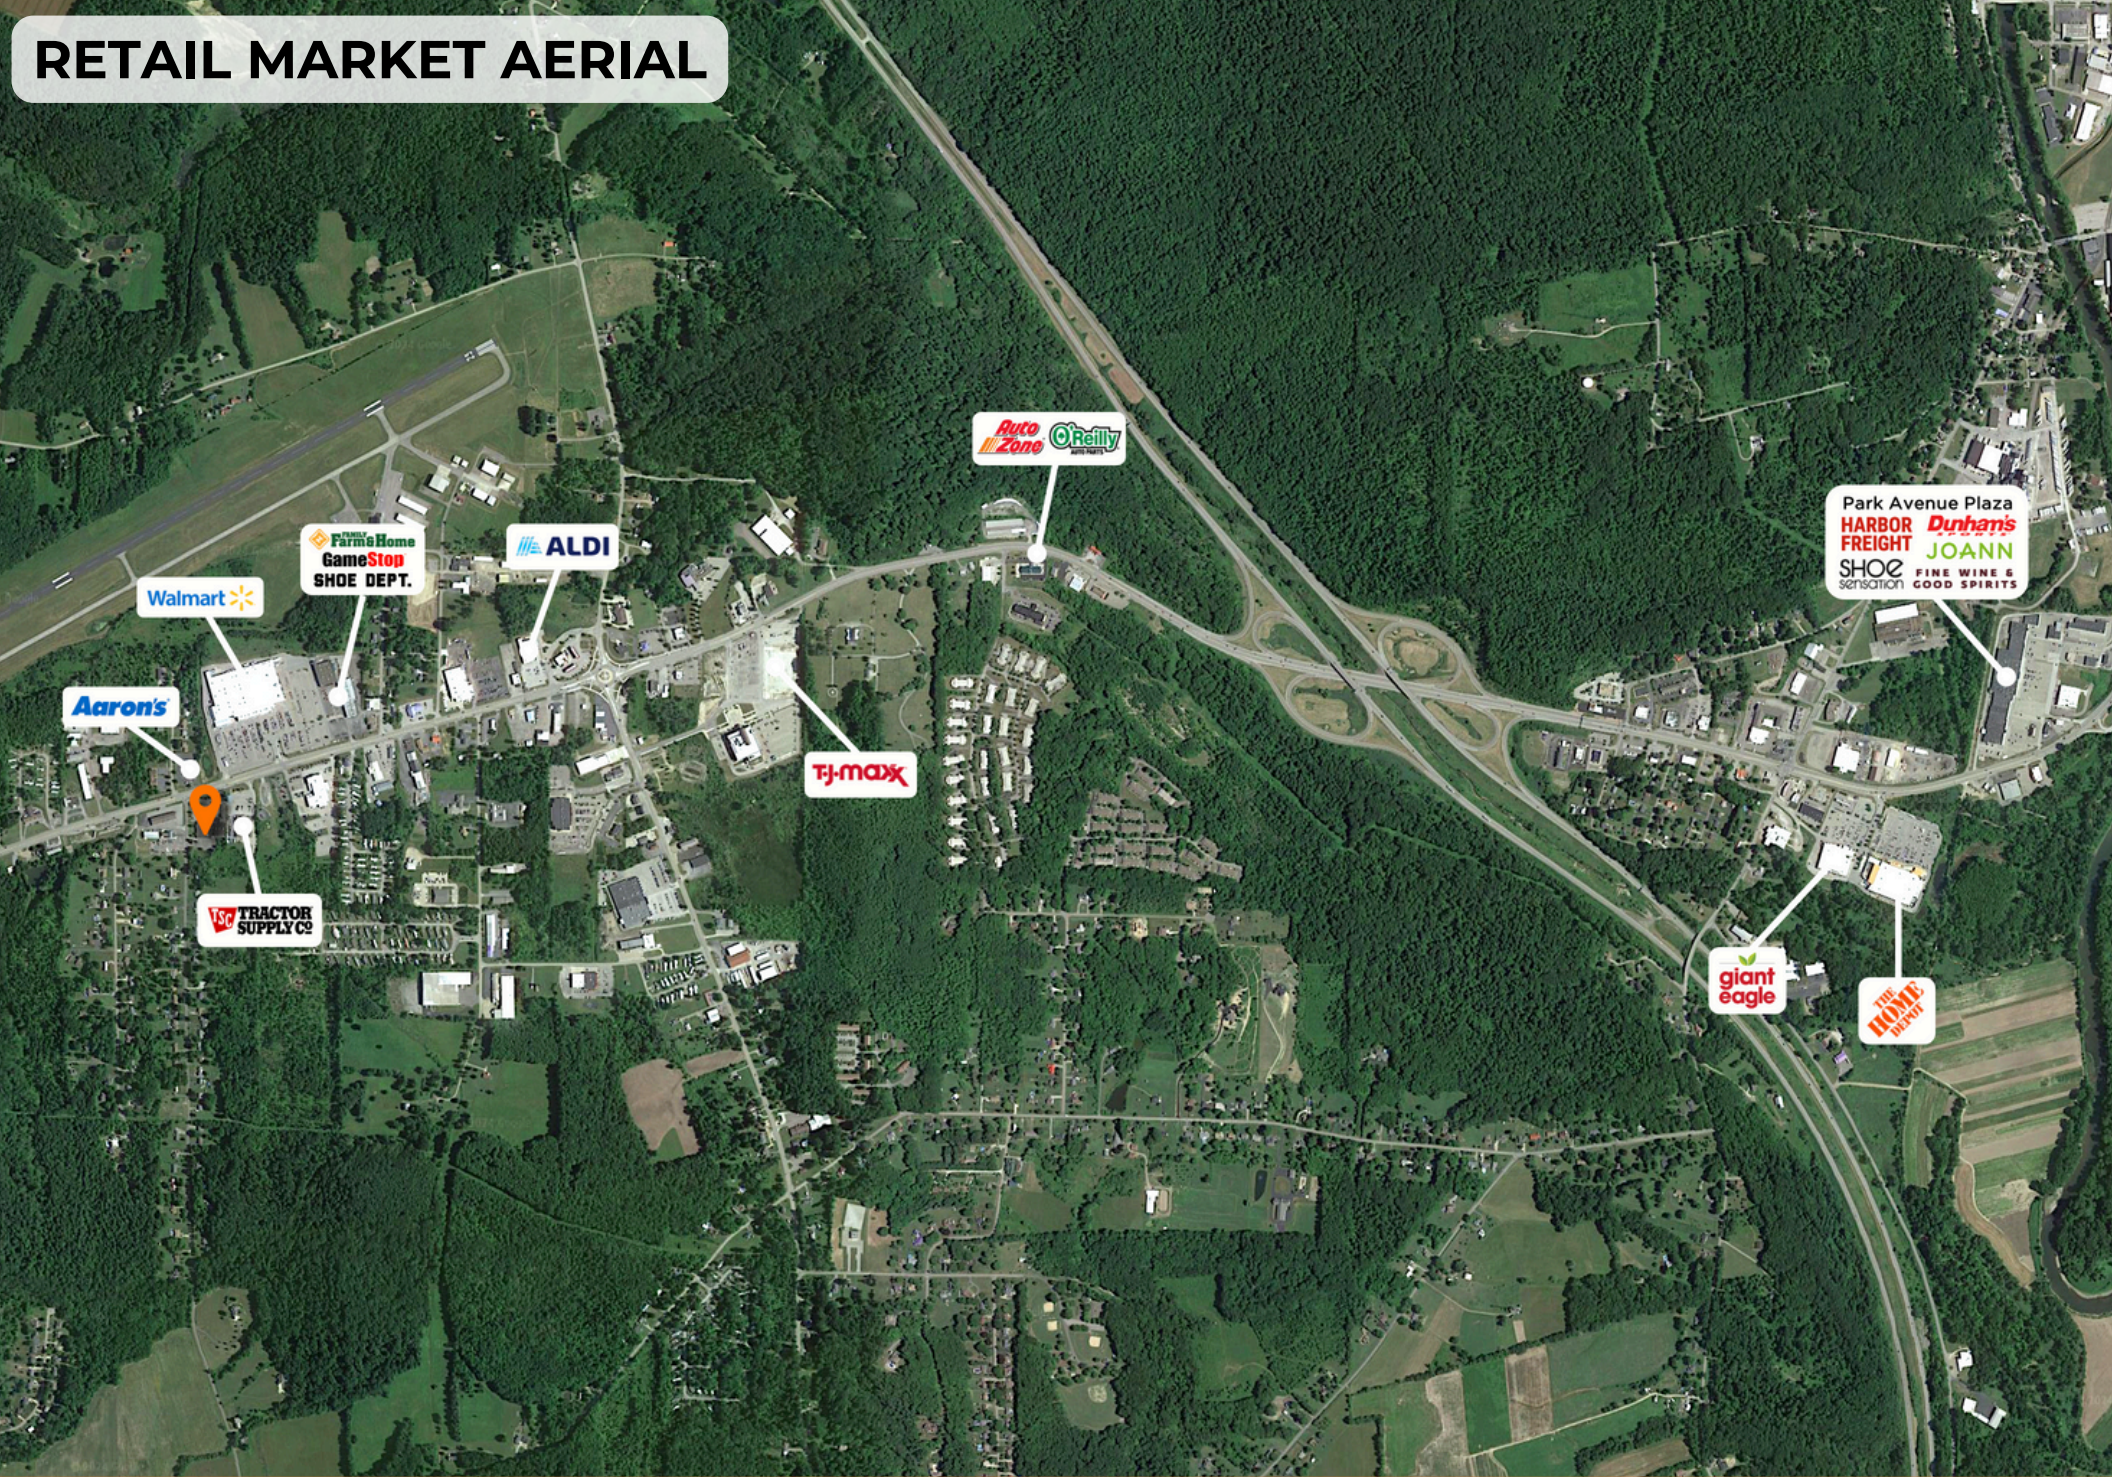

RETAIL MARKET AERIAL