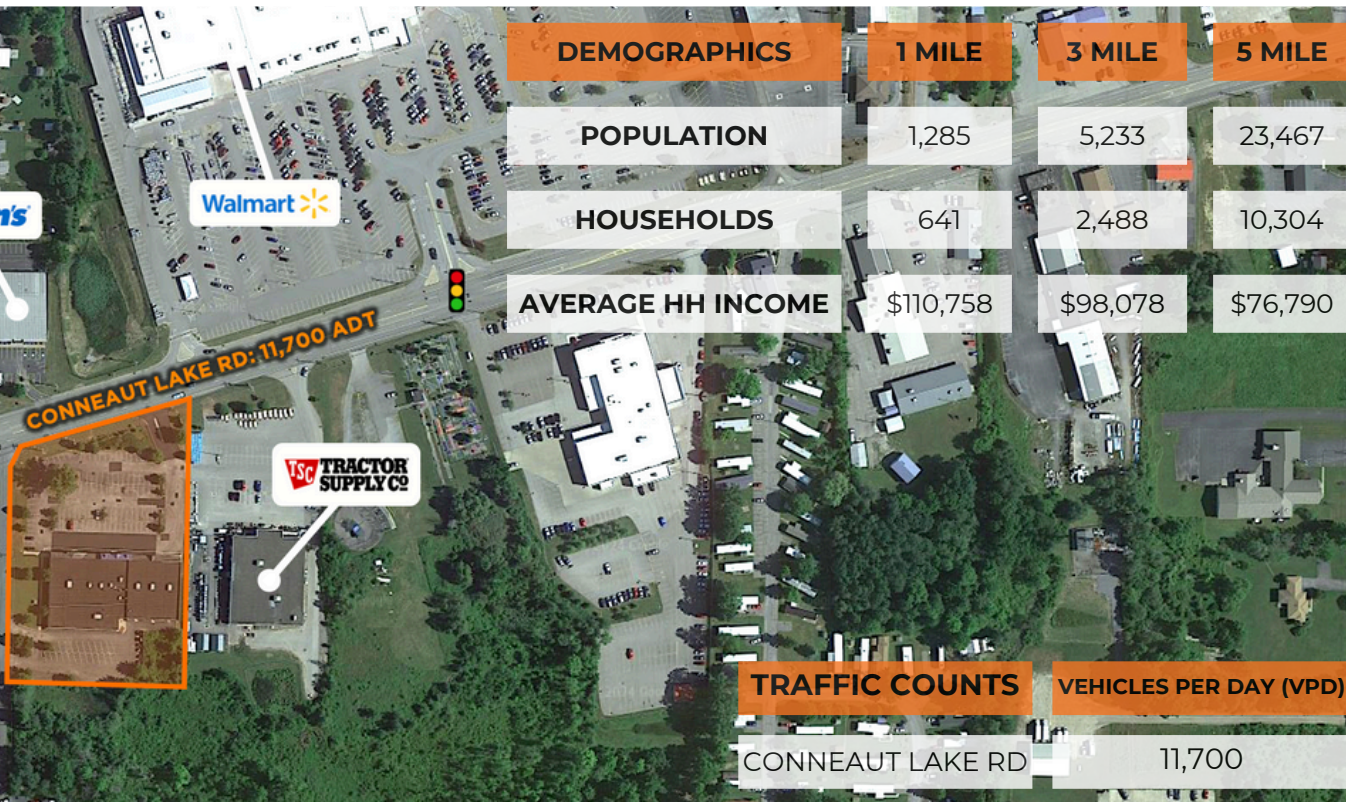

Crawford Landing is a Dollar Tree-anchored shopping center situated next to Tractor Supply Co. and across the street from Walmart. Other nearby retail includes ALDI, Family Farm & Home, and Aaron's. Crawford Landing currently has 1,400 SF available.

TRADE AREA

Crawford Landing is situated 5 miles NE of Conneaut Lake. Meadville is approximately 40 miles S of Erie and 30 miles NW of Franklin. Within a 5 mile radius, the median household income is \$53,116.