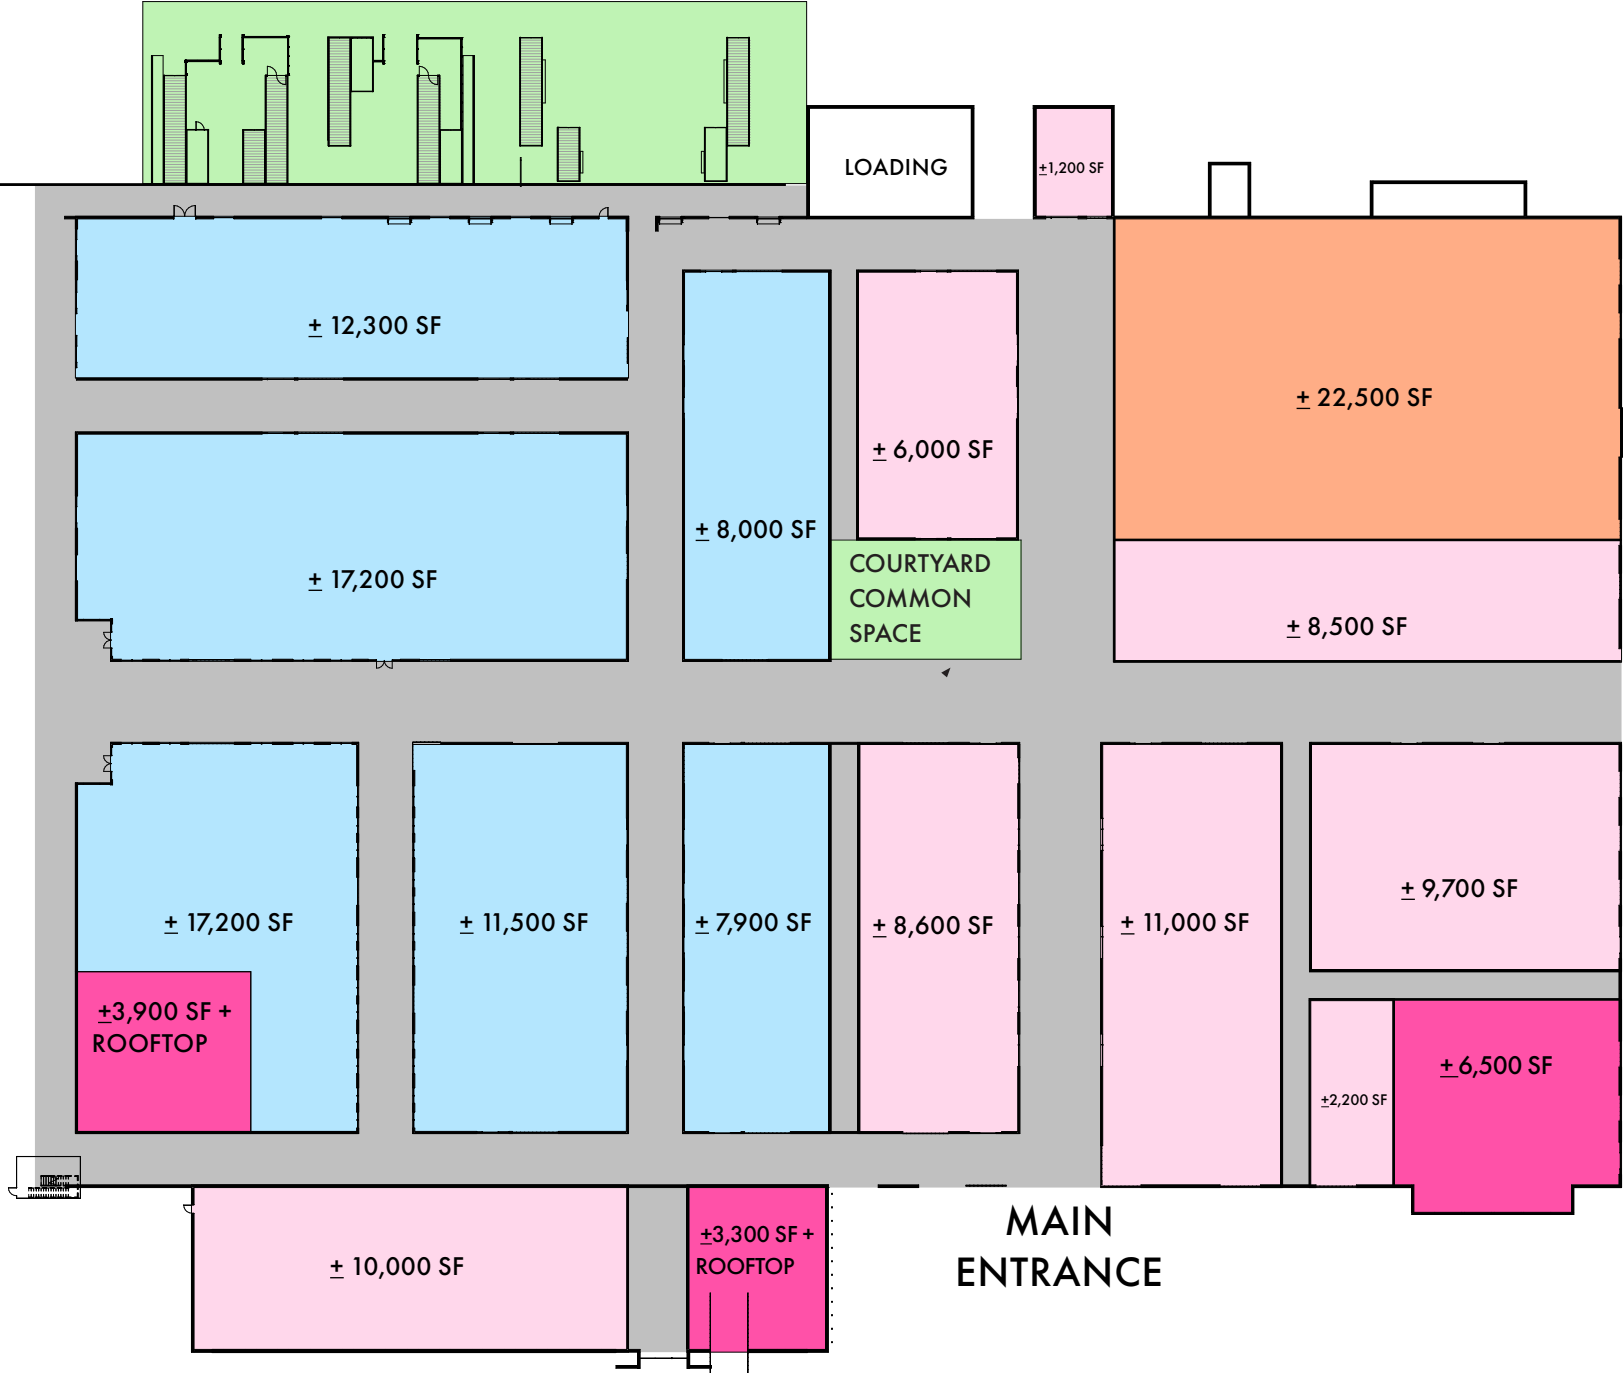

± 6,400 SF

OFFICE
 OCCUPIED ± 67,000 SF
 COMING SOON ± 45,000 SF

GENERAL TIME
 100 NEWTON BRIDGE ROAD
 ATHENS, GA
 03/27/19

Overall Leasing Plan

1/32" = 1'-0"