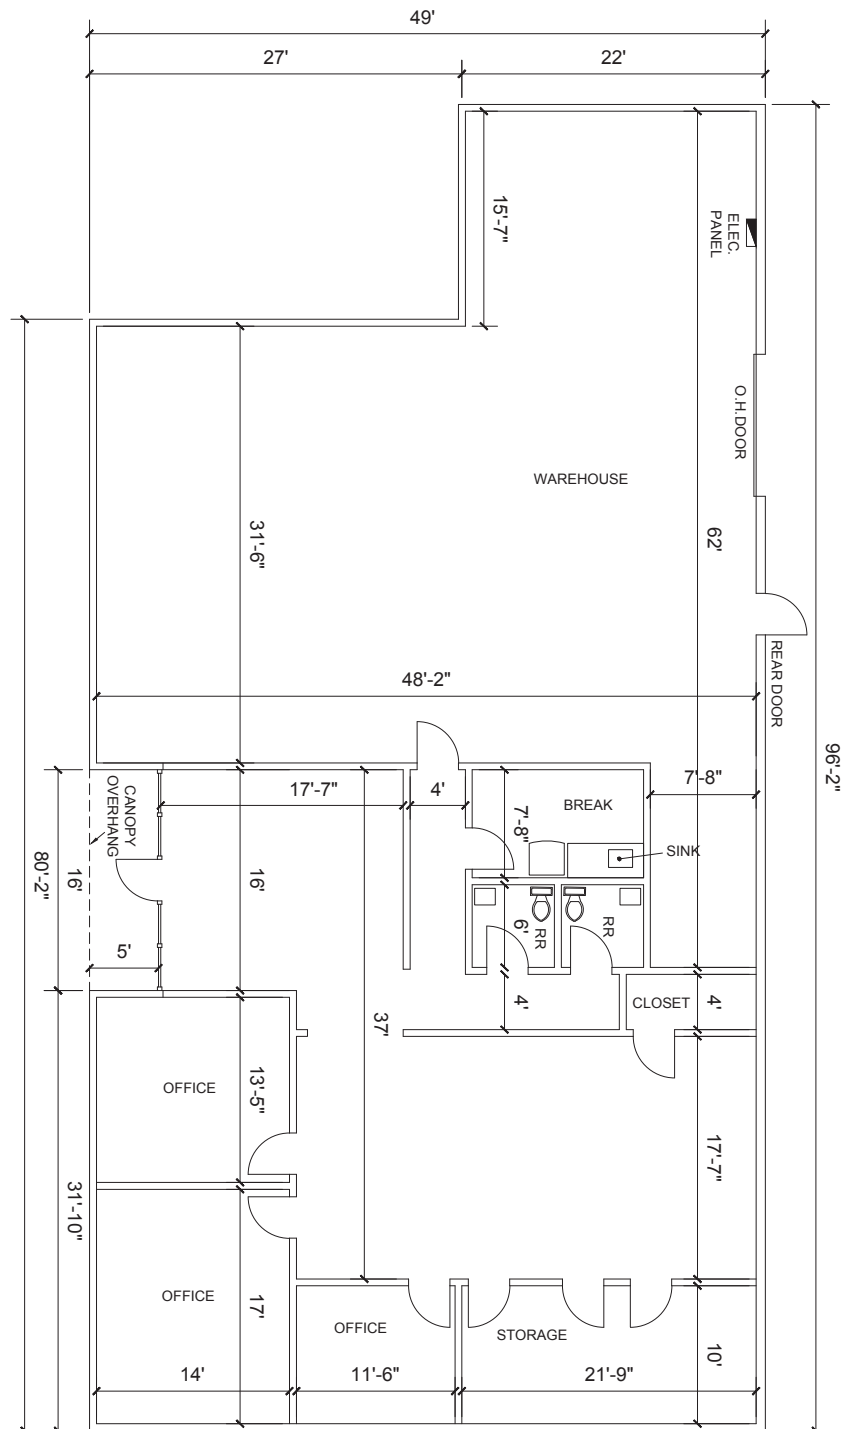

AIRPORT BUSINESS PARK

1105B SOUTH AIRPORT CIRCLE | EULESS, TEXAS 76040

SUITE HIGHLIGHTS

- 4,500 SF
- 2,120 SF Office
- 14' Clear Height
- One (1) Grade Level Door (10 x 10)
- 100% HVAC
- 3-Phase Heavy Power

1109D SOUTH AIRPORT CIRCLE | EULESS, TEXAS 76040

SUITE HIGHLIGHTS

- 2,140 SF
- 500 Office SF
- One (1) Grade Level Door (10 x 10)

CONTACT

Trey Goodspeed
817.632.6155
tgoodspeed@holtlunsford.com

George Jennings
817.632.6151
gjennings@holtlunsford.com