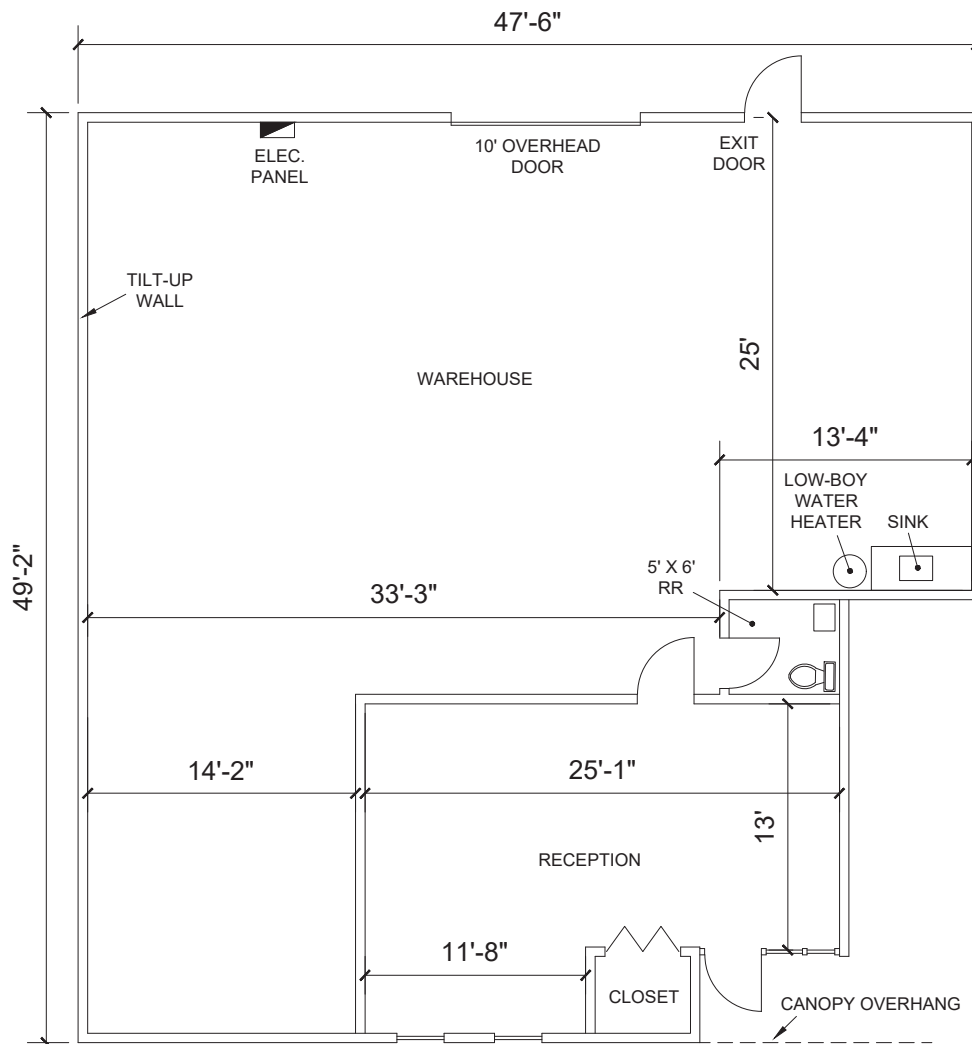

AIRPORT BUSINESS PARK

1105B SOUTH AIRPORT CIRCLE | EULESS, TEXAS 76040

SUITE HIGHLIGHTS

- 4,500 SF
- 2,120 SF Office
- 14' Clear Height
- One (1) Grade Level Door (10 x 10)
- 100% HVAC
- 3-Phase Heavy Power

1109D SOUTH AIRPORT CIRCLE | EULESS, TEXAS 76040

SUITE HIGHLIGHTS

- 2,140 SF
- 500 Office SF
- One (1) Grade Level Door (10 x 10)

CONTACT

Trey Goodspeed
817.632.6155
tgoodspeed@holtlunsford.com

George Jennings
817.632.6151
gjennings@holtlunsford.com