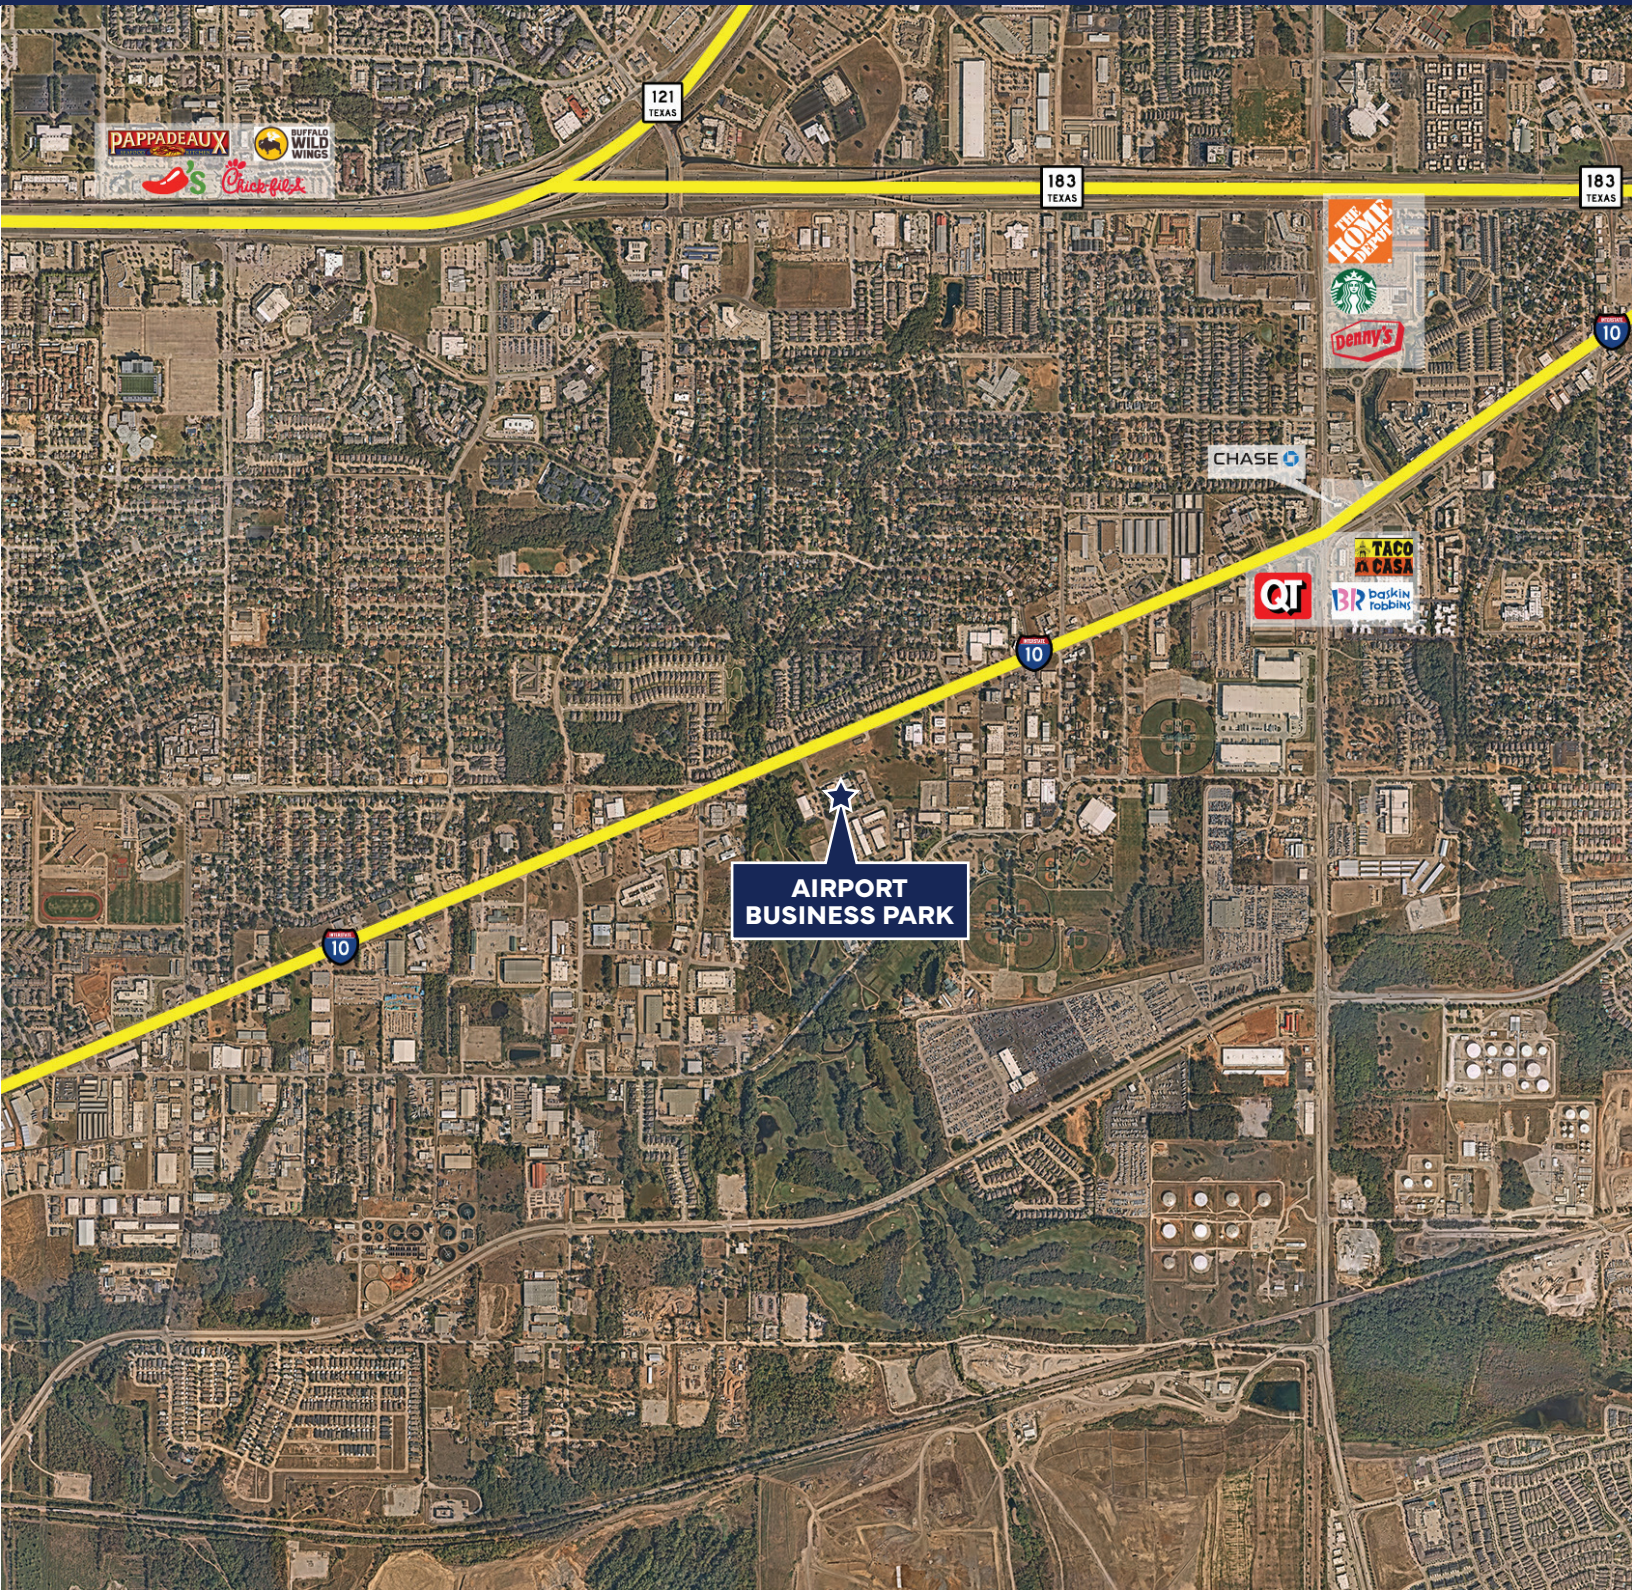

AIRPORT BUSINESS PARK

CONTACT

Trey Goodspeed

817.632.6155

tgoodspeed@holtlunsford.com

George Jennings

817.632.6151

gjennings@holtlunsford.com