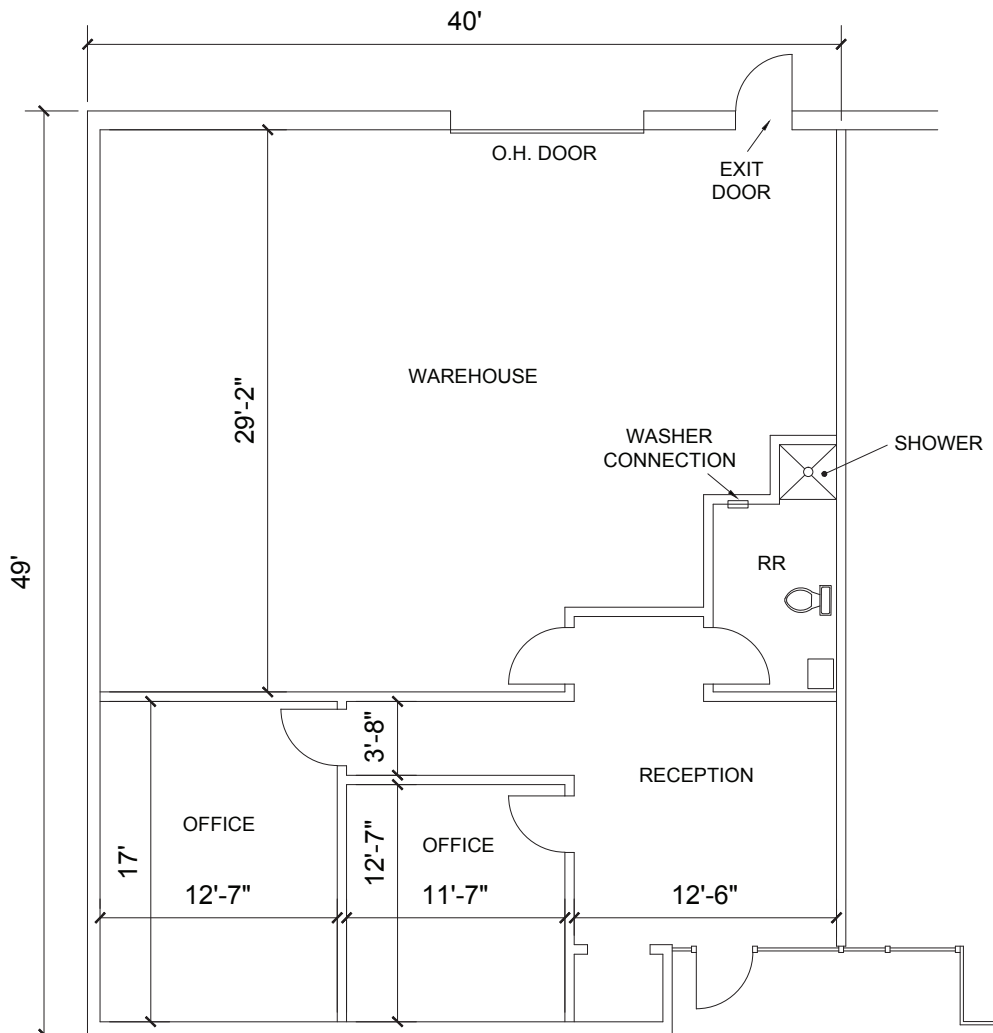

AIRPORT BUSINESS PARK

1105B SOUTH AIRPORT CIRCLE | EULESS, TEXAS 76040

SUITE HIGHLIGHTS

- 4,500 SF
- 2,120 SF Office
- 14' Clear Height
- One (1) Grade Level Door (10 x 10)
- 100% HVAC
- 3-Phase Heavy Power

1109D SOUTH AIRPORT CIRCLE | EULESS, TEXAS 76040

SUITE HIGHLIGHTS

- 2,140 SF
- 500 Office SF
- One (1) Grade Level Door (10 x 10)

CONTACT

Trey Goodspeed
817.632.6155
tgoodspeed@holtlunsford.com

George Jennings
817.632.6151
gjennings@holtlunsford.com

AIRPORT BUSINESS PARK

1109F SOUTH AIRPORT CIRCLE | EULESS, TEXAS 76040

SUITE HIGHLIGHTS

- 1,960 SF
- 725 Office SF
- One (1) Grade Level Door (10 x 10)
- Two (2) Private Offices

CONTACT

Trey Goodspeed
817.632.6155
tgoodspeed@holtlunsford.com