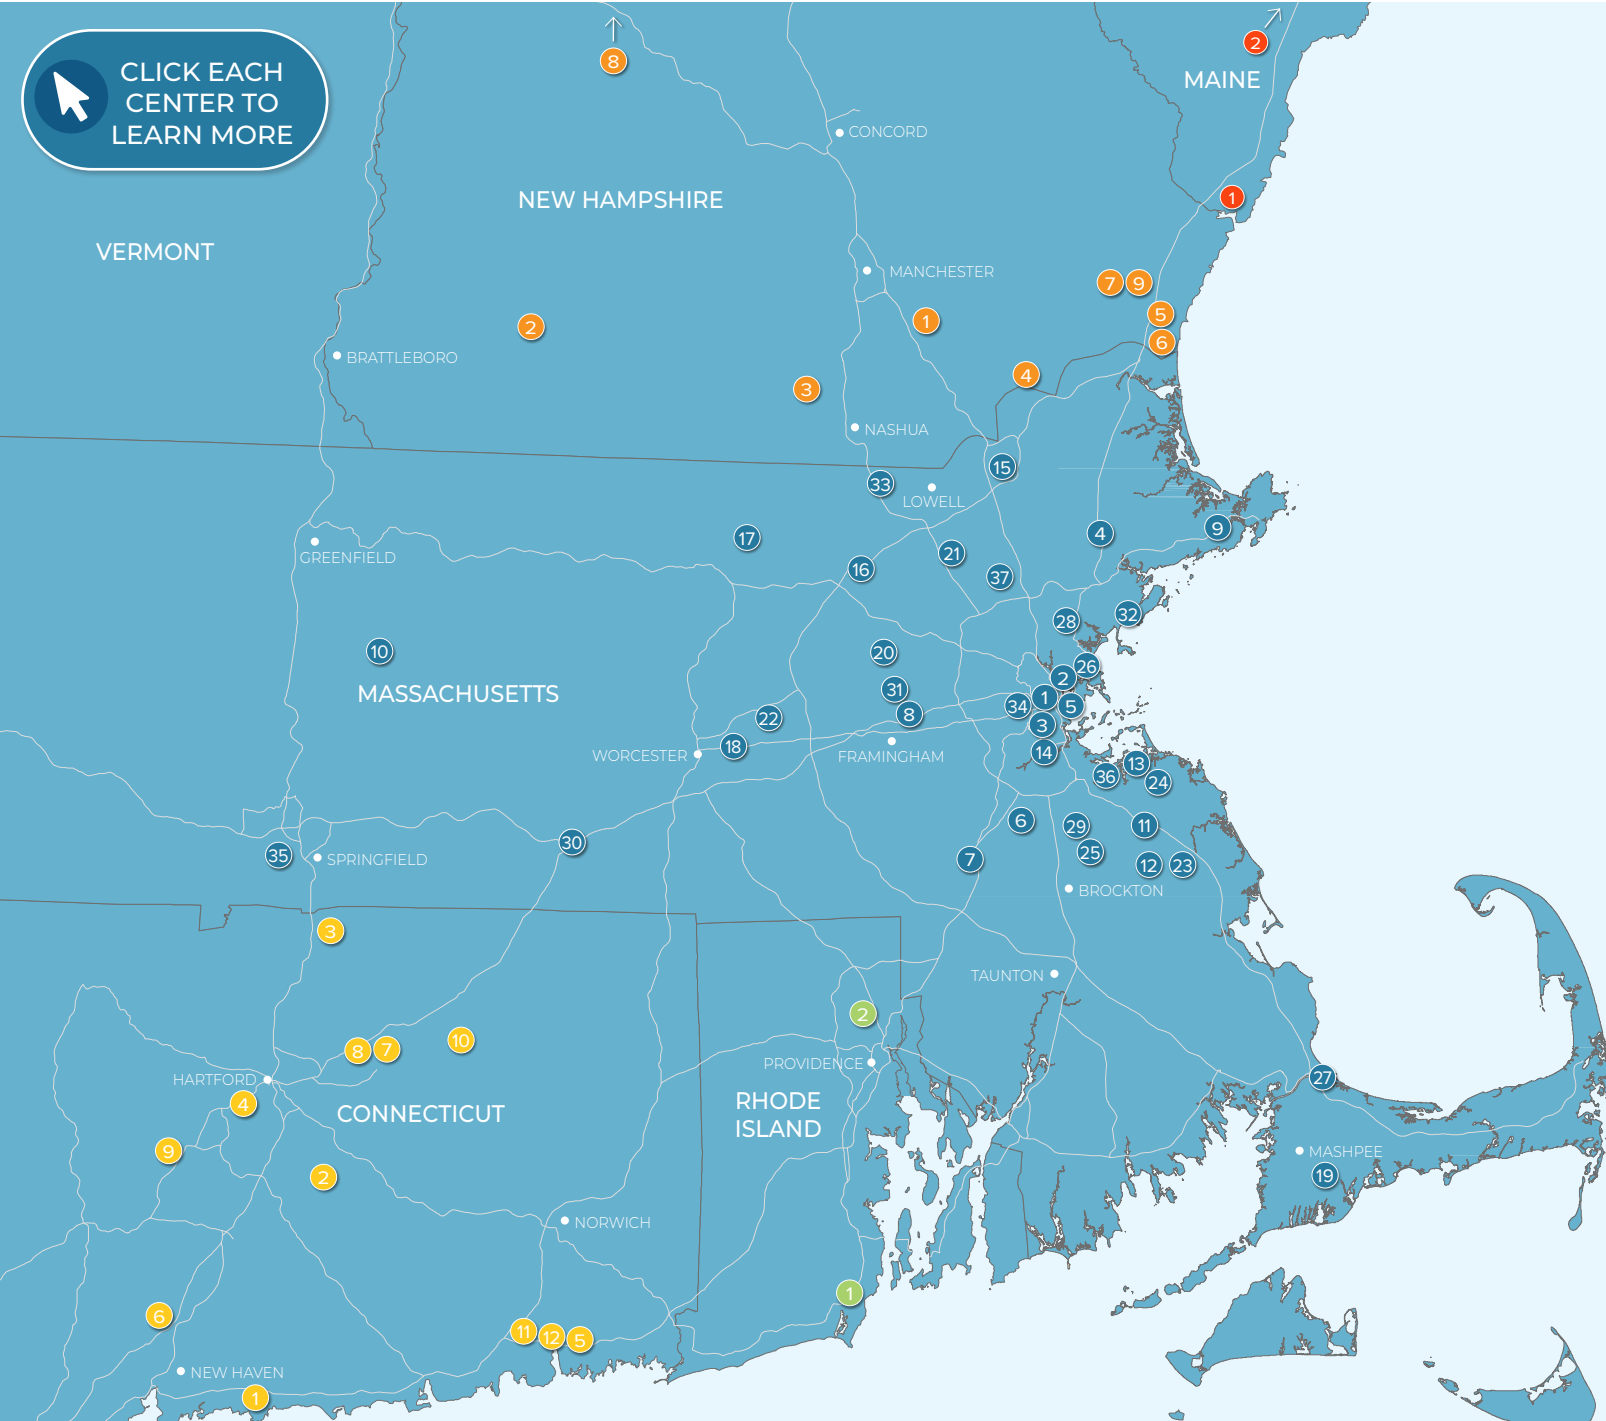

CLICK EACH CENTER TO LEARN MORE