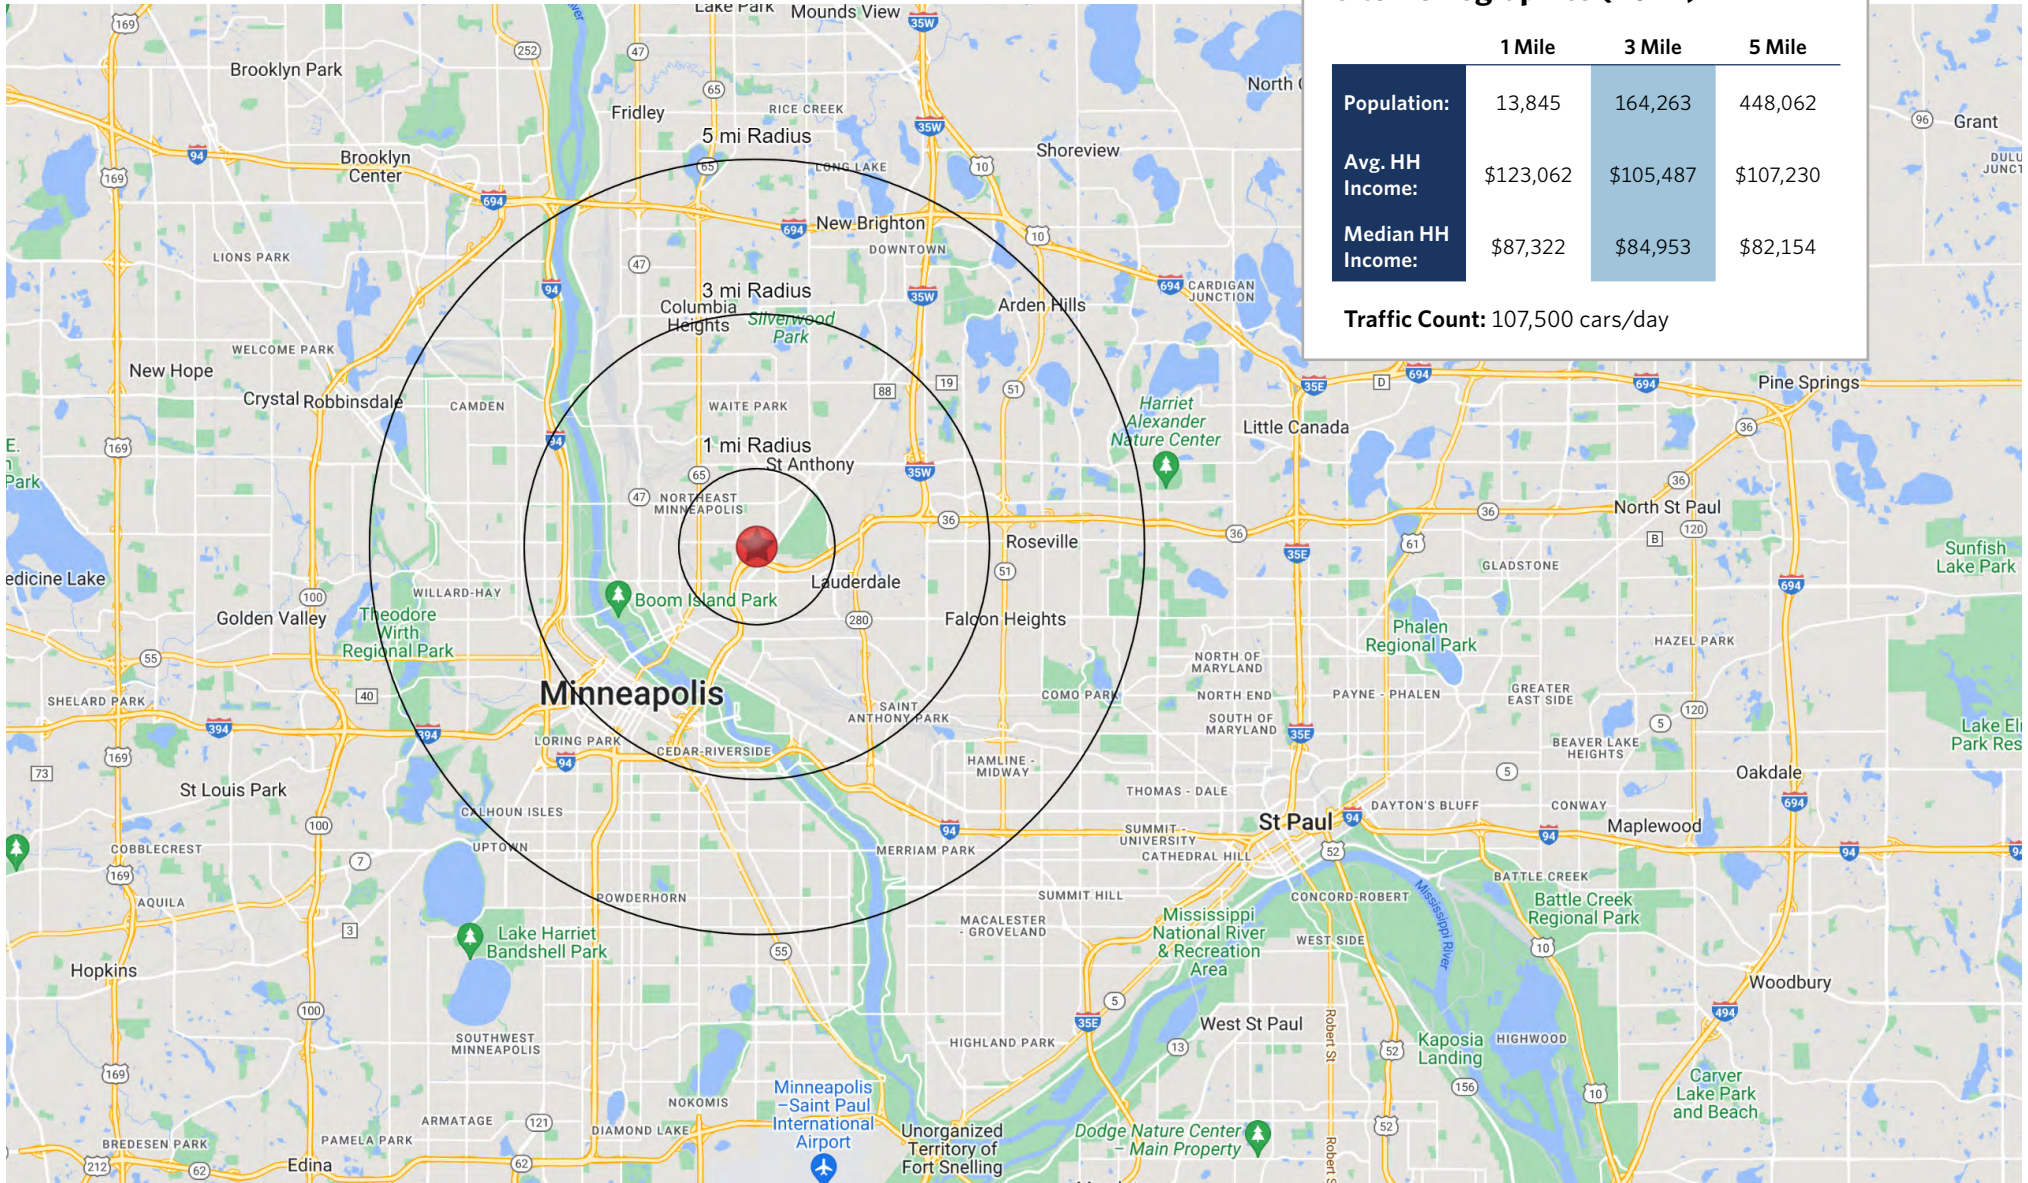

UNIT	TENANT	SQ. FT.
A101	Erbert and Gerbert's Sandwich Shop	1,580
A100	Listo! Fresh Mexican Grill	1,598
1640	PetSmart	26,260
1630A	Five Below	8,923
1630B	Gophermods	3,186

UNIT	TENANT	SQ. FT.
1620	Michaels	16,494
1610	Office Depot	23,500
1540	Cub Foods	64,130
1520	Home Depot	113,000
1710A	Chase Bank	3,200

## Site Demographics (2024)

	1 Mile	3 Mile	5 Mile
<b>Population:</b>	13,845	164,263	448,062
<b>Avg. HH Income:</b>	\$123,062	\$105,487	\$107,230
<b>Median HH Income:</b>	\$87,322	\$84,953	\$82,154

**Traffic Count:** 107,500 cars/day