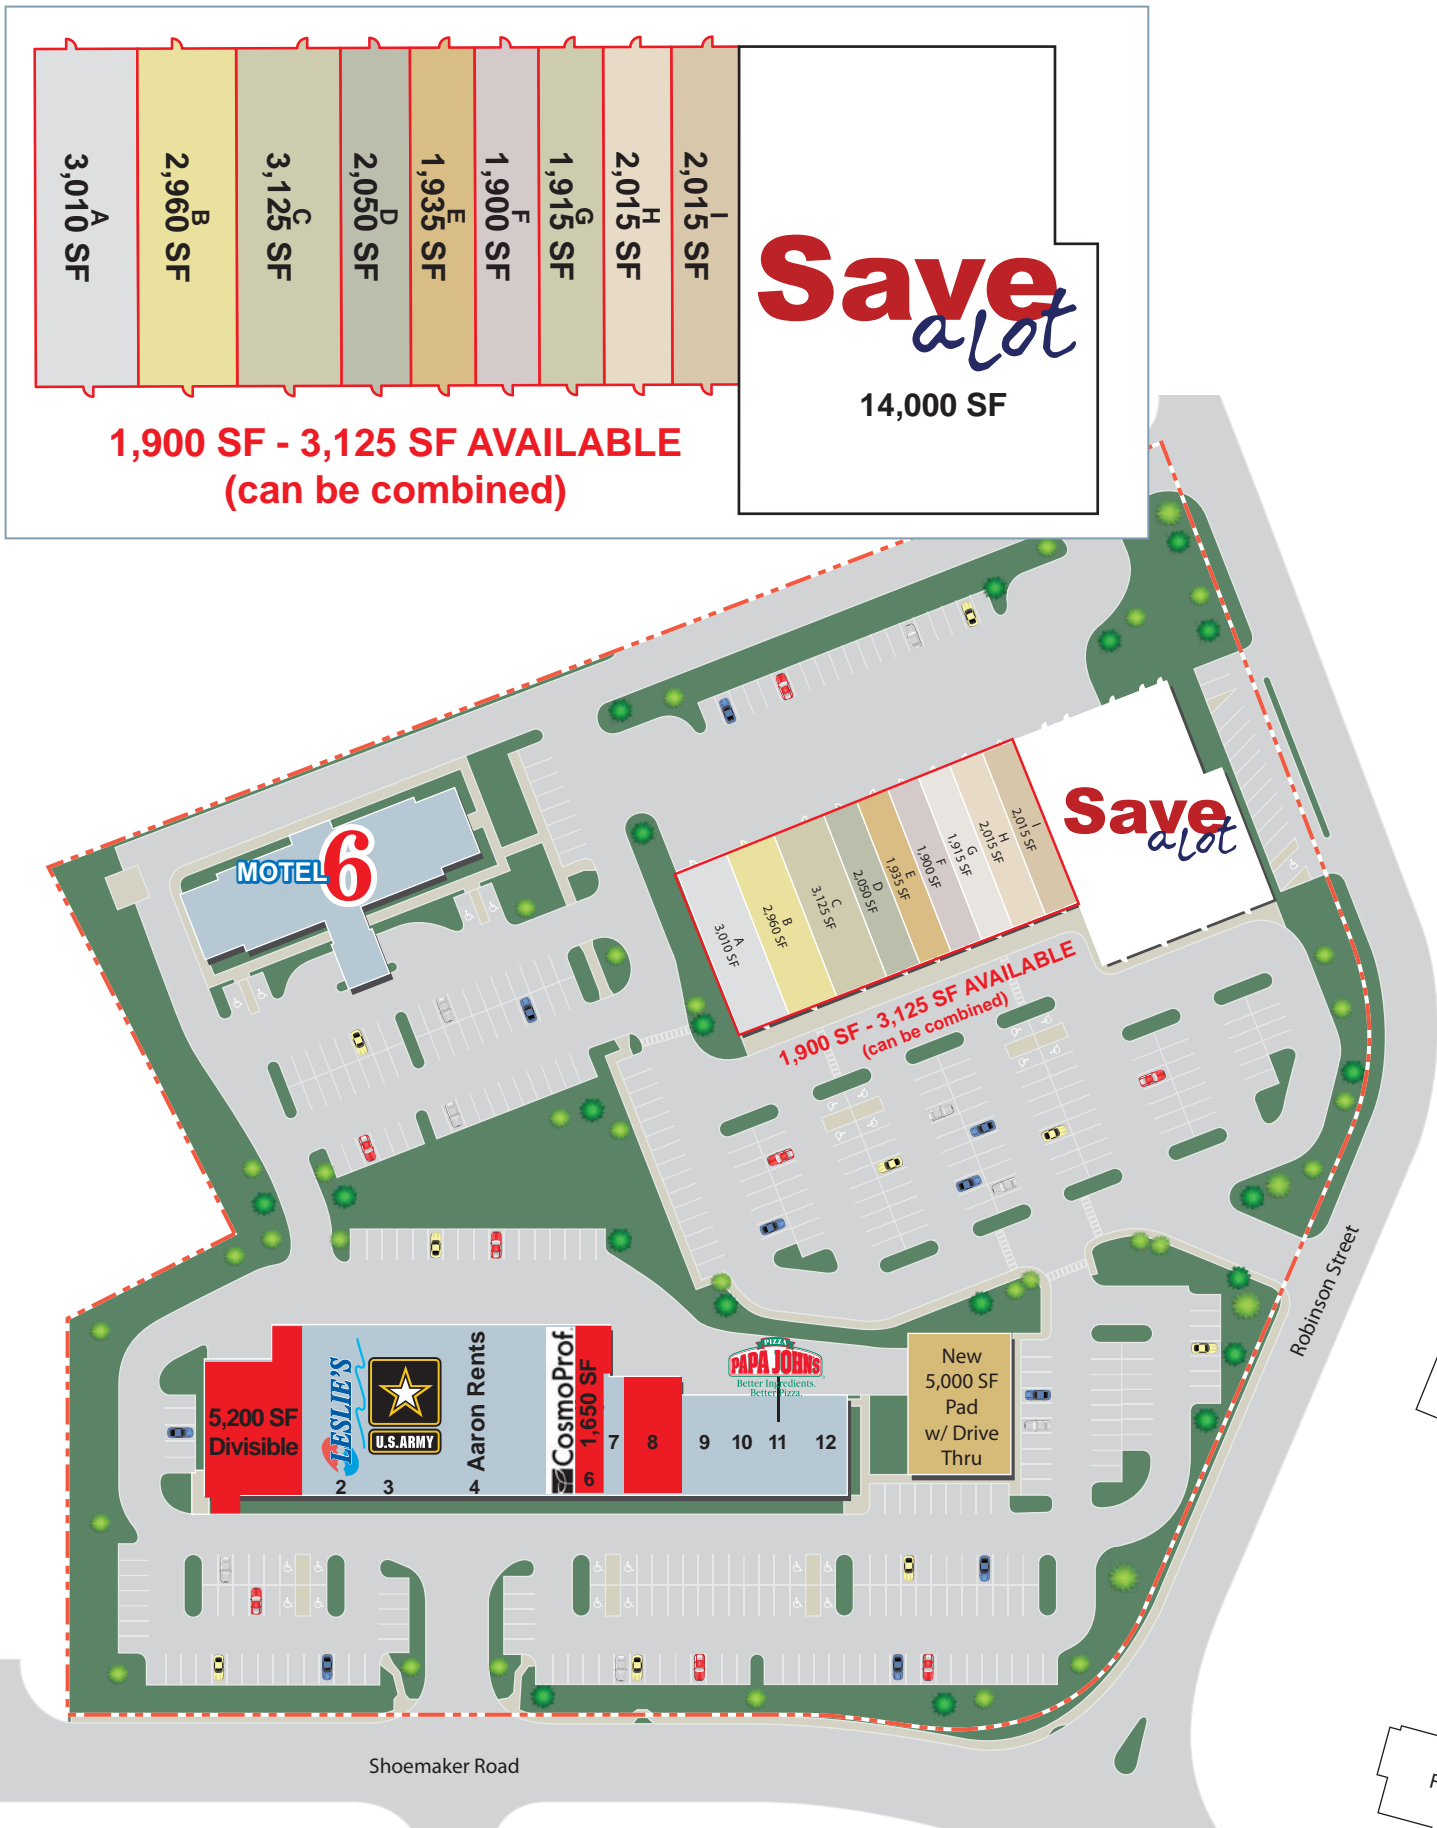

PAD SITE- 5,000 SF / 1,600 - 5,200 SF AVAILABLE

**KEY HIGHLIGHTS**

- Center is anchored by 14,000 SF Save-A-Lot discount grocery store
- Brand new retail strip center with units ranging in size from 2,000 to 3,500 SF and larger. Ceiling heights from 11' to 35'
- Great visibility from Route 100 close to signalized intersection for easy access
- Just north of Route 422 with a new expansion under construction; the major travel corridor through Montgomery County
- Vacant space also offered as flex space at a reduced rate of \$10/sf plus RE Taxes, Insurance
- Ample parking
- Additional 35,000 SF strip center with national retailers; Papa John's and Leslie's Pool Supplies
- 5,000 SF PAD site with drive available
- Neighboring retailers: Across from Walmart Supercenter, Dollar Tree, Wendy's Boston Market. Target, Carmike, Best Buy, Bed, Bath & Beyond, TJ Maxx Staples, AC Moore, Party City, Giant, Strabucks, Chilli's

### Upland Square

A collection of logos for various retail and service stores located in the Upland Square area. The logos include Target, Best Buy, Carmike Cinemas, Giant La Fitness, Bed Bath & Beyond, Famous Footwear, TJ Maxx, Party City, Staples, Starbucks, GNC, AC Moore, Wayback Burgers, Five Below, Mattress Firm, and H&R Block.

### Tri County Plaza

A collection of logos for various retail and service stores located in the Tri County Plaza area. The logos include Save a Lot, Leslie's, U.S. Army, and Papa John's.

### Pottstown Plaza

A collection of logos for various retail and service stores located in the Pottstown Plaza area. The logos include TSC, Tractor Supply Co, Applebee's, Domino's, and Fulton Bank.