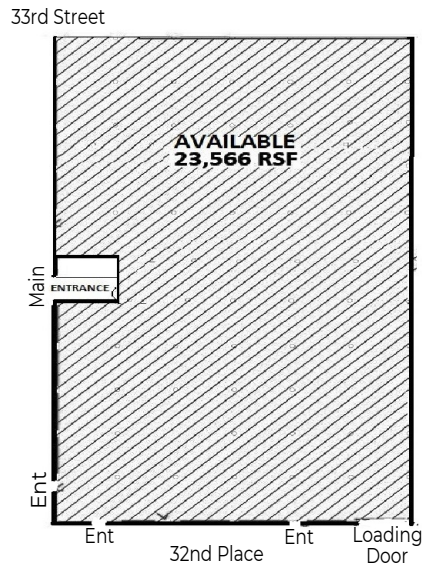

FOR LEASE

Queens Blvd

33-00 47th Avenue

48th Avenue

23,566 RSF

GROUND FLOOR

Ground Floor with Direct Street Access and Loading

-