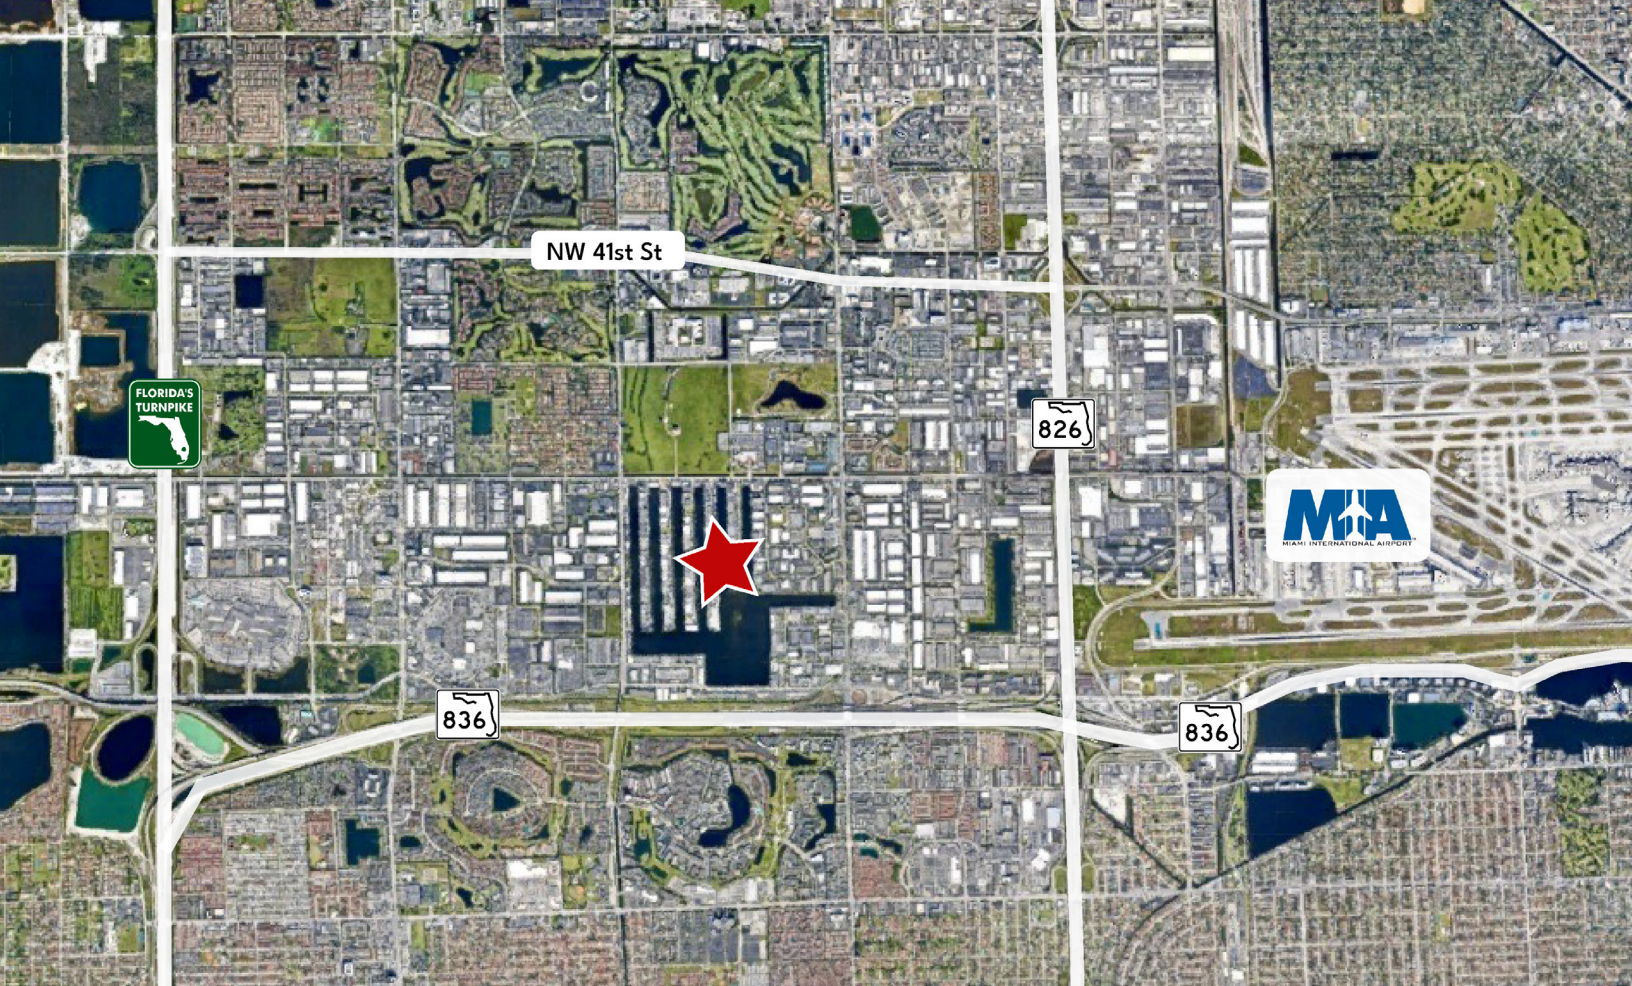

WAREHOUSE SPACE AVAILABLE FOR LEASE

+/- 9,000 SF Total Available

In Doral's Finger Lakes

Michaela Senior
msenior@comreal.com
(305) 497-4502

Edison Vasquez, SIOR, CCIM
evasquez@comreal.com
(305) 401-1085

PROPERTY ---

HIGHLIGHTS

- +/- 9,009 SF total available
- Two street-level loading doors (one oversized door)
- Twin-T construction
- 20' clear height
- Small warehouse office
- Prime location in Doral's Finger Lakes
- Lease rate: \$24.95/SF (IG)