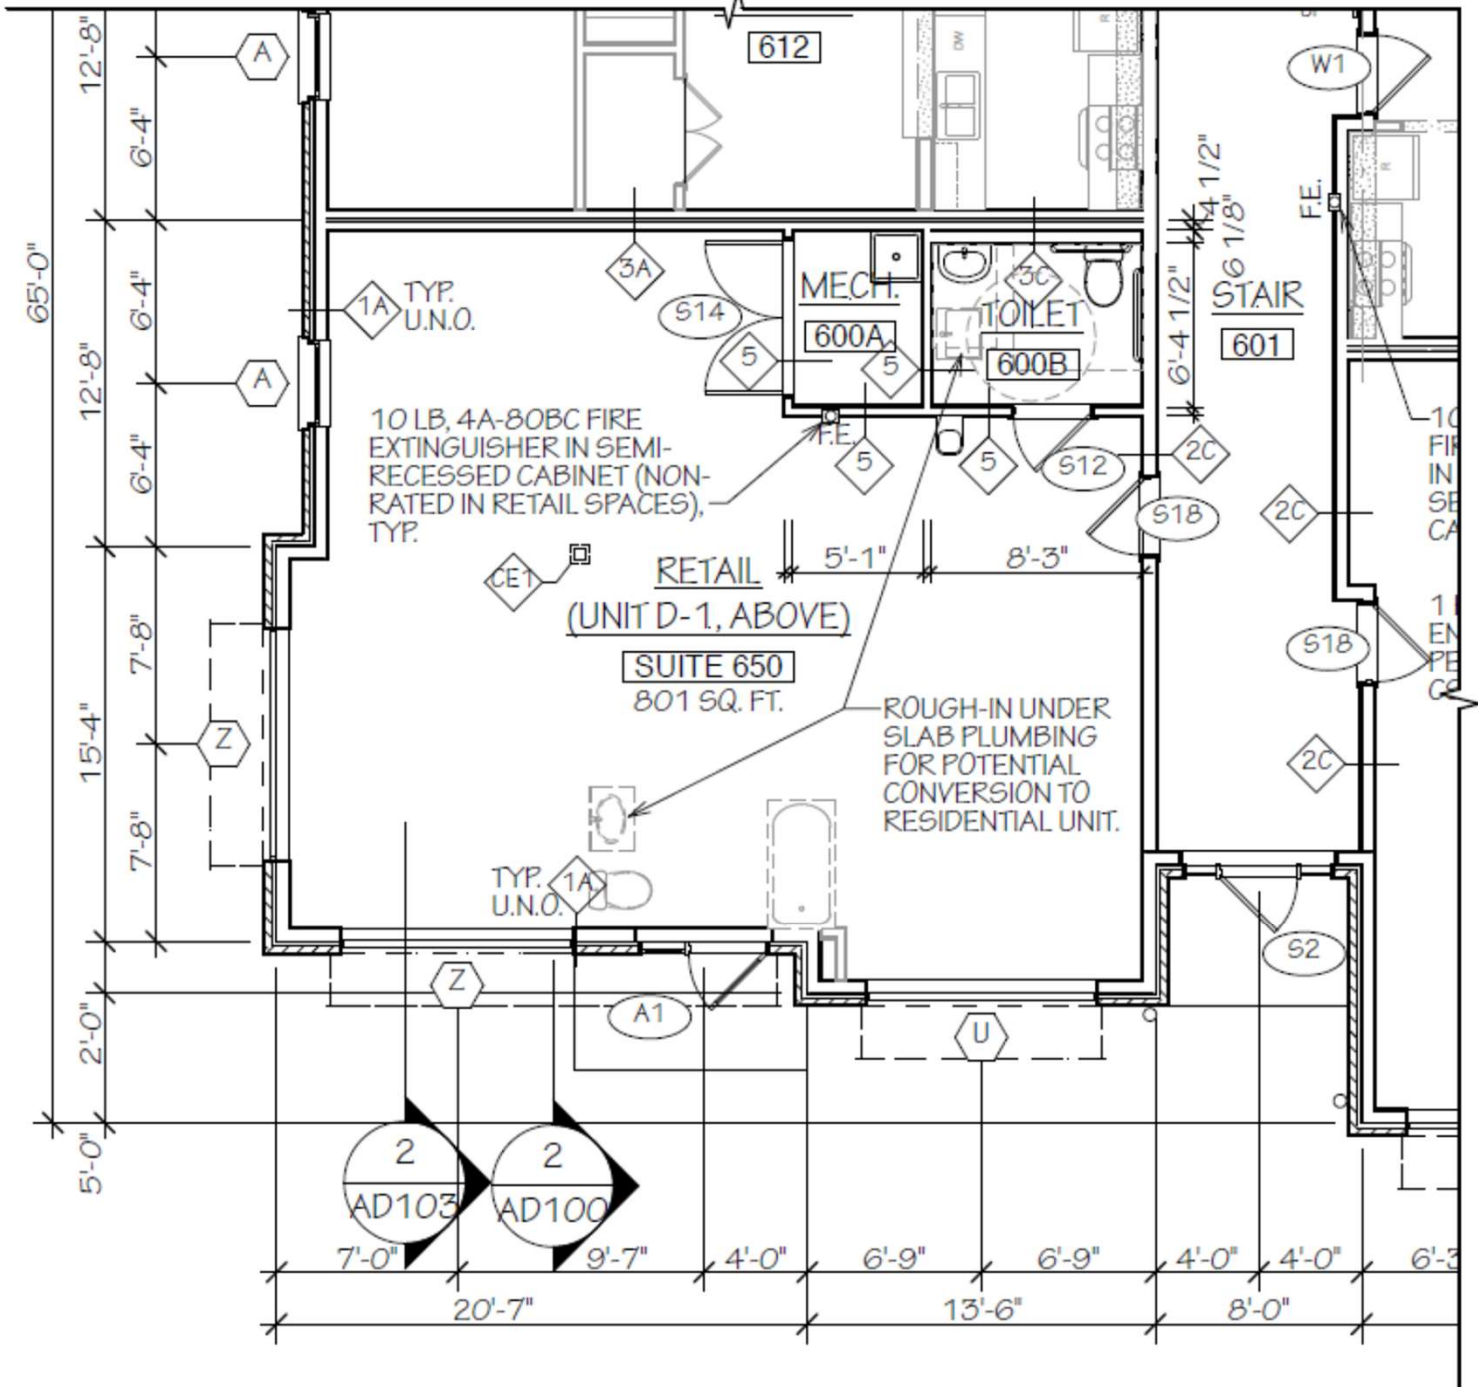

WINCORAM
BUILDING 600 – SUITE 650

PATRICK A CURTIS
Licensed RE Broker
O 631.244.7000 M 516.459.4438
patrick@rogfirst.com
realtyonegroupfirst.com

Jerome Giuliano
Licensed RE Salesperson
O 631.244.7000 M 516.306.5944
patrick@rogfirst.com
realtyonegroupfirst.com