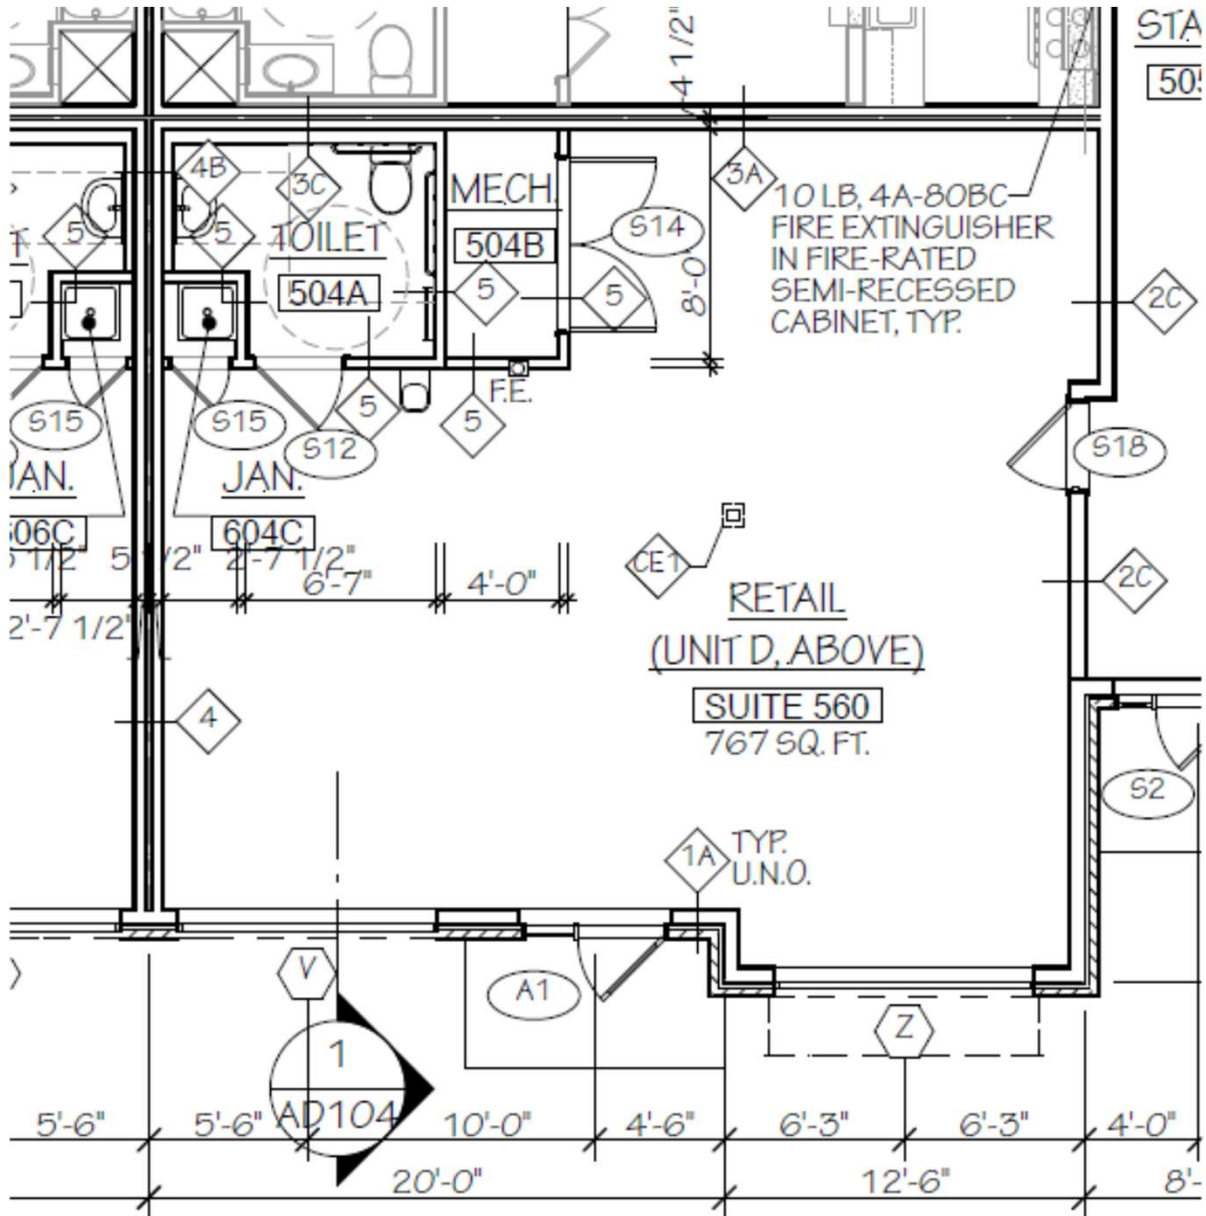

WINCORAM
BUILDING 500 – SUITE 560

PATRICK A CURTIS
Licensed RE Broker
O 631.244.7000 M 516.459.4438
patrick@rogfirst.com
realtyonegroupfirst.com

Jerome Giuliano
Licensed RE Salesperson
O 631.244.7000 M 516.306.5944
patrick@rogfirst.com
realtyonegroupfirst.com