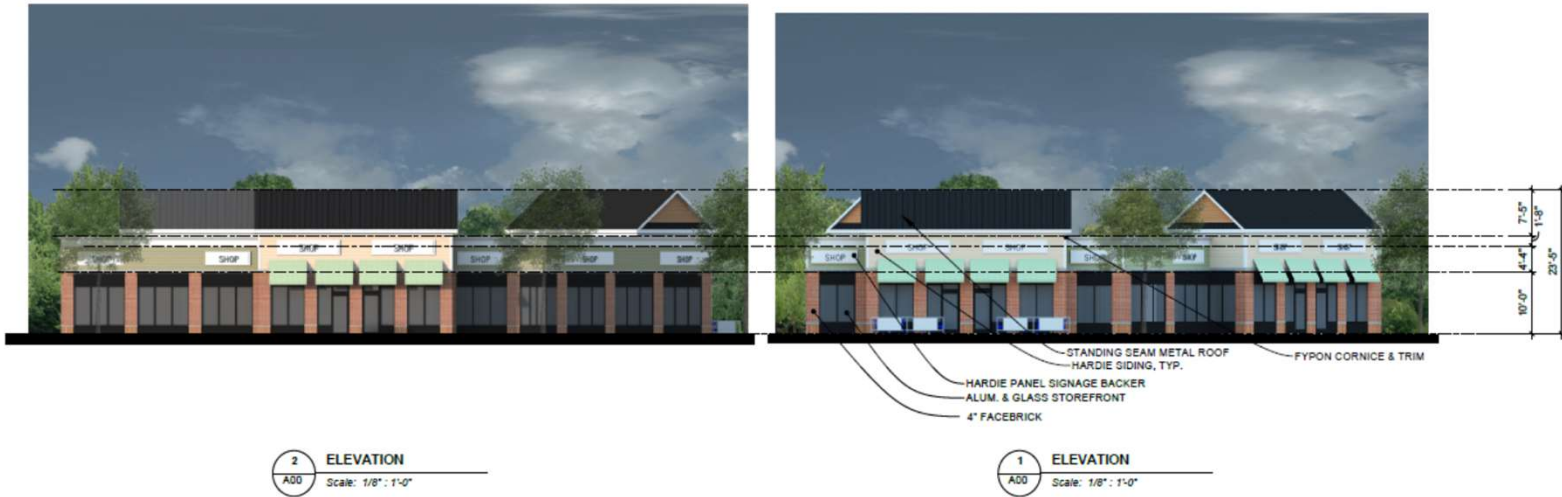

WINCORAM
RETAIL PAD EXTERIOR CONCEPT DESIGN

PATRICK A CURTIS
Licensed RE Broker
O 631.244.7000 M 516.459.4438
patrick@rogfirst.com
realtyonegroupfirst.com

Jerome Giuliano
Licensed RE Salesperson
O 631.244.7000 M 516.306.5944
patrick@rogfirst.com
realtyonegroupfirst.com