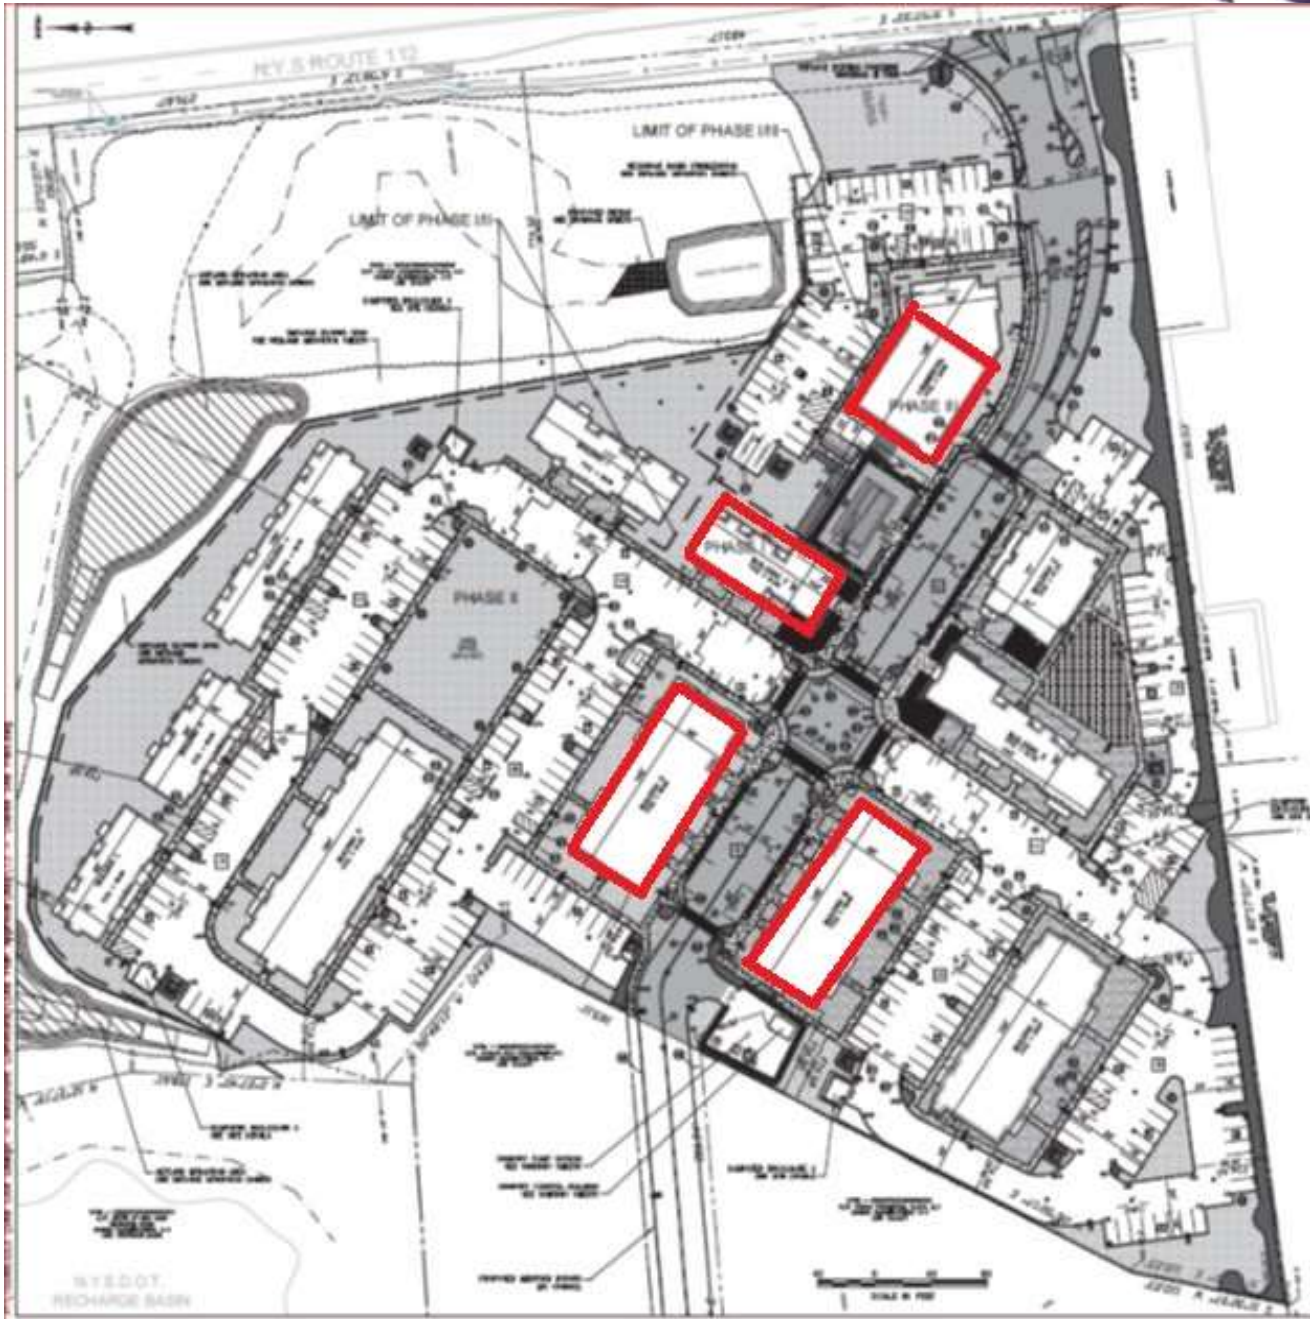

AVAILABLE AT WINCORAM
OFFERING MEMORANDUM

PATRICK A CURTIS
Licensed RE Broker
O 631.244.7000 M 516.459.4438
patrick@rogfirst.com
realtyonegroupfirst.com

Jerome Giuliano
Licensed RE Salesperson
O 631.244.7000 M 516.306.5944
patrick@rogfirst.com
realtyonegroupfirst.com