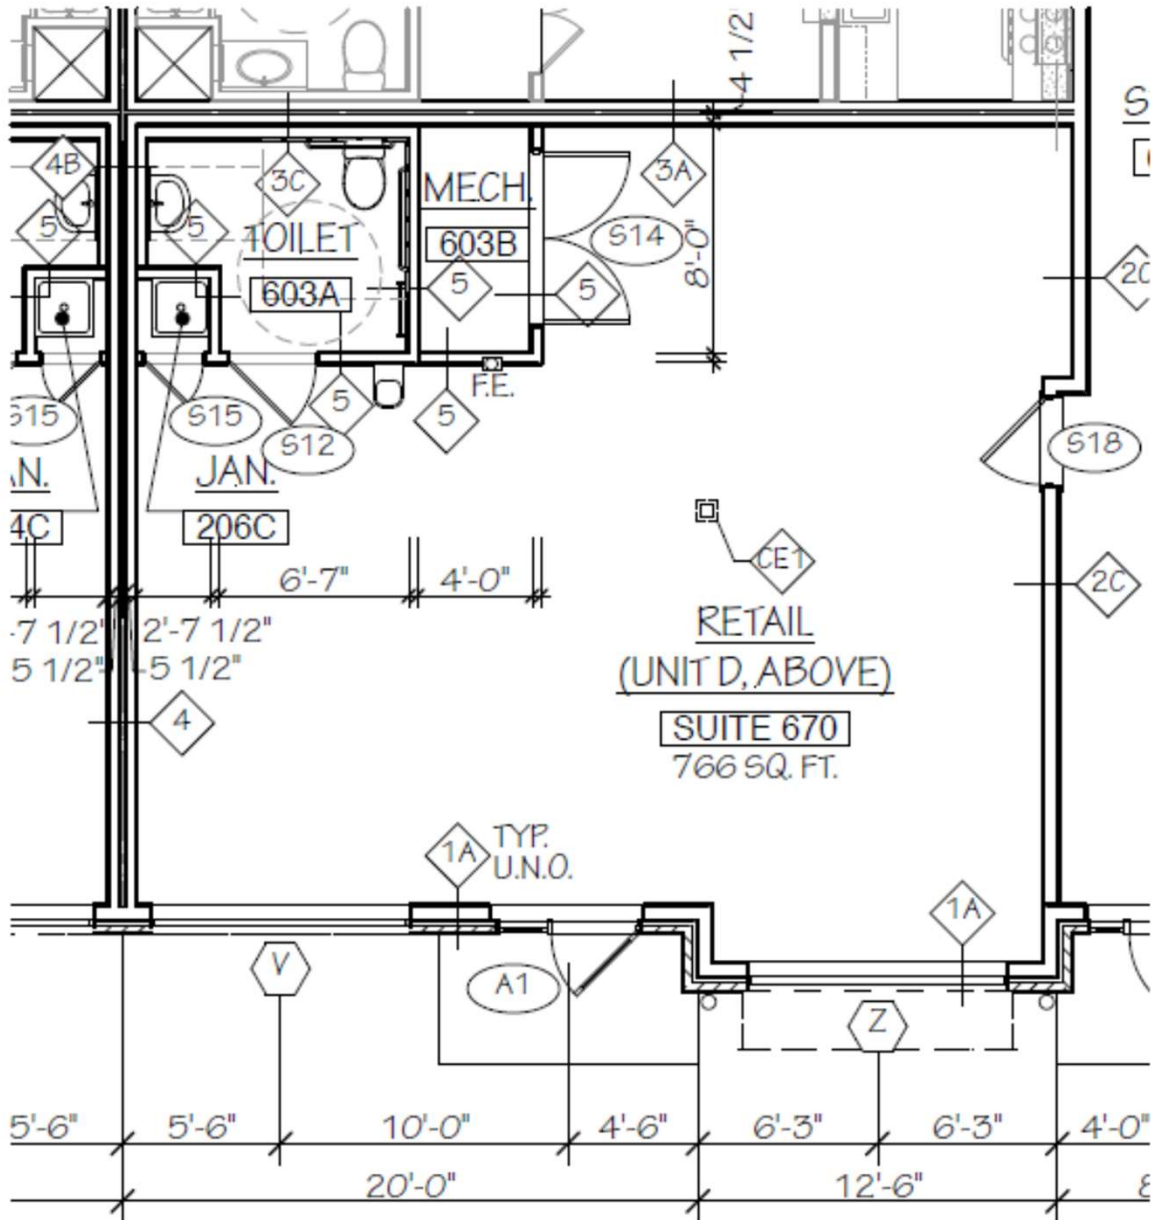

WINCORAM
BUILDING 600 – SUITE 670

PATRICK A CURTIS
Licensed RE Broker
O 631.244.7000 M 516.459.4438
patrick@rogfirst.com
realtyonegroupfirst.com

Jerome Giuliano
Licensed RE Salesperson
O 631.244.7000 M 516.306.5944
patrick@rogfirst.com
realtyonegroupfirst.com