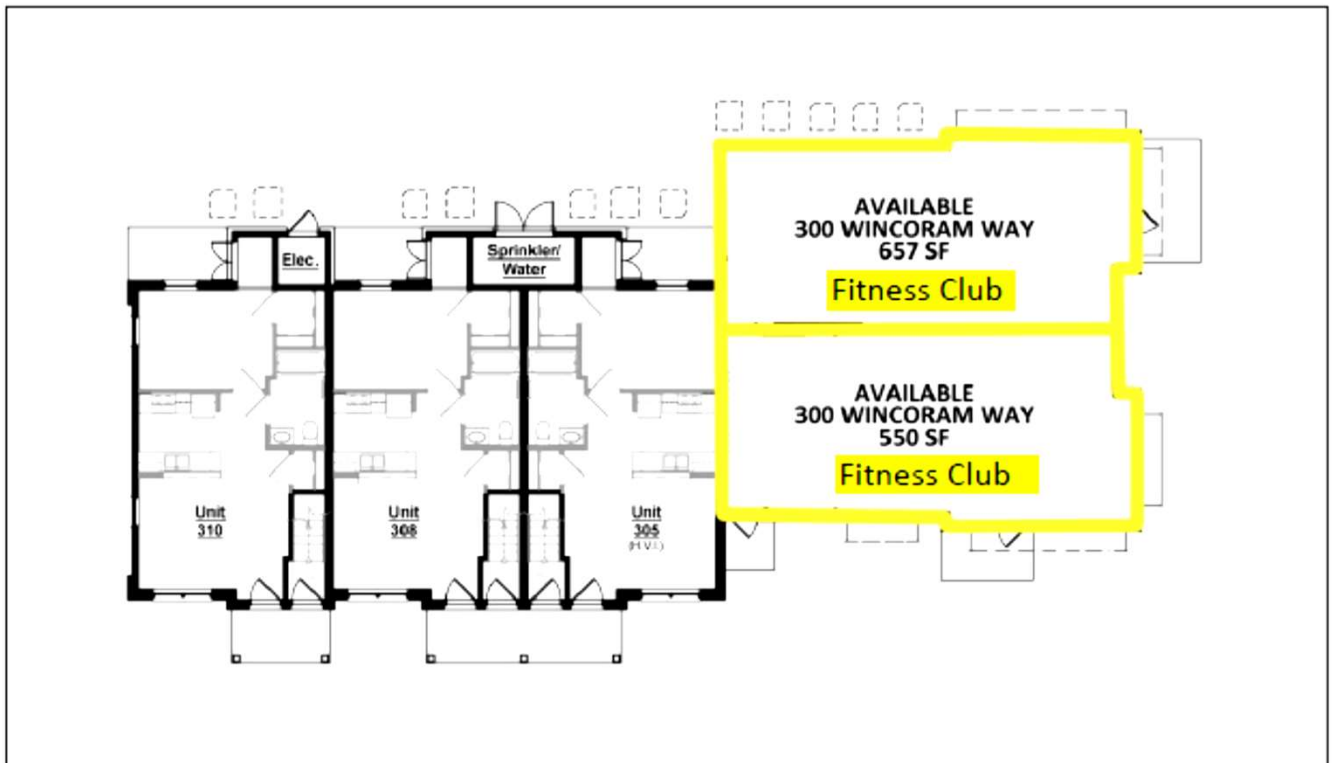

WINCORAM
BUILDING 300

300 Wincoram Way

PATRICK A CURTIS
Licensed RE Broker
O 631.244.7000 M 516.459.4438
patrick@rogfirst.com
realtyonegroupfirst.com

Jerome Giuliano
Licensed RE Salesperson
O 631.244.7000 M 516.306.5944
patrick@rogfirst.com
realtyonegroupfirst.com