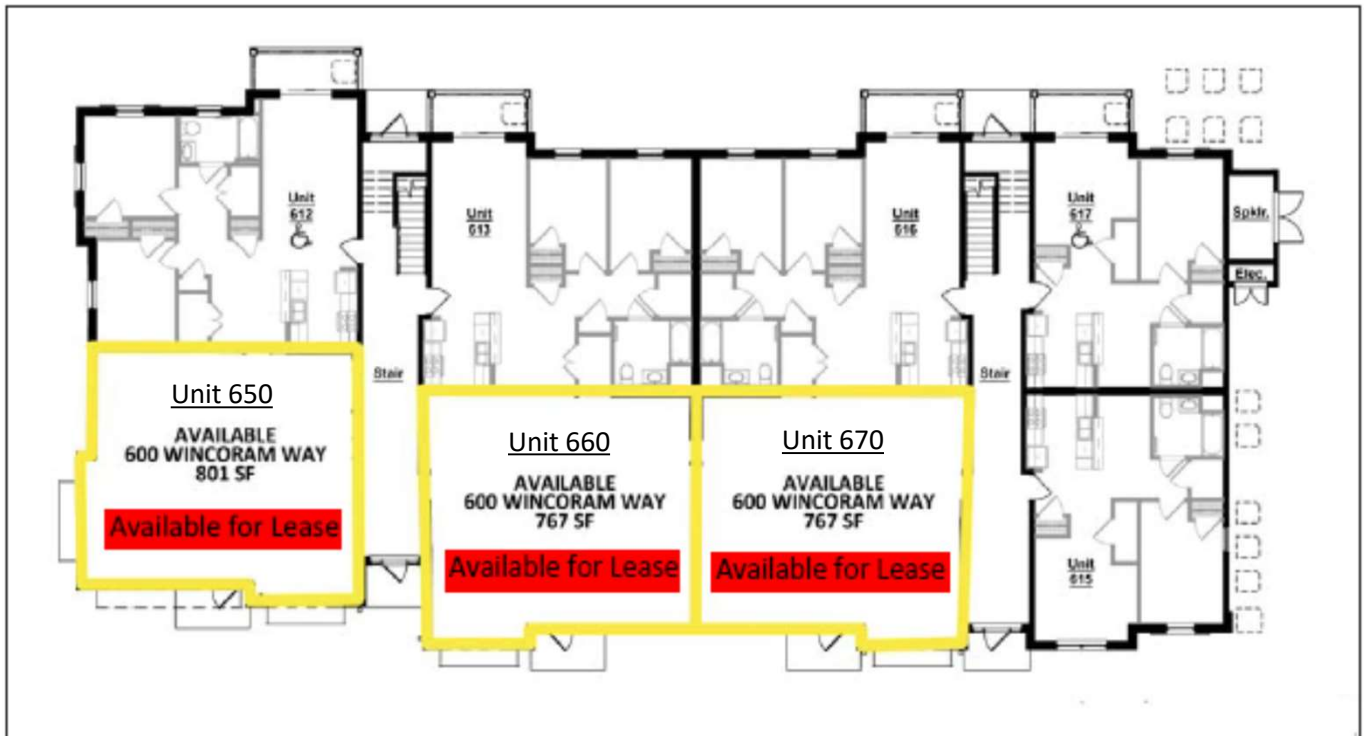

WINCORAM
BUILDING 600

600 Wincoram Way

PATRICK A CURTIS
Licensed RE Broker
O 631.244.7000 M 516.459.4438
patrick@rogfirst.com
realtyonegroupfirst.com

Jerome Giuliano
Licensed RE Salesperson
O 631.244.7000 M 516.306.5944
patrick@rogfirst.com
realtyonegroupfirst.com