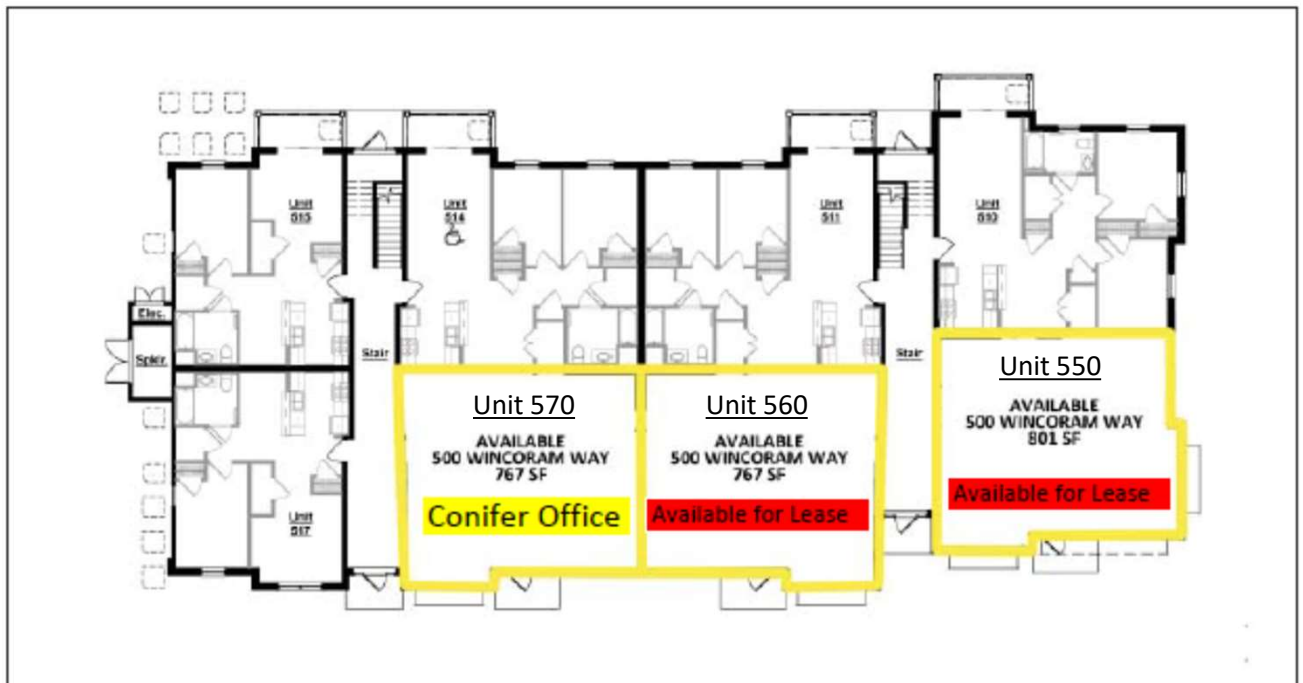

WINCORAM
BUILDING 500

500 Wincoram Way

PATRICK A CURTIS
Licensed RE Broker
O 631.244.7000 M 516.459.4438
patrick@rogfirst.com
realtyonegroupfirst.com

Jerome Giuliano
Licensed RE Salesperson
O 631.244.7000 M 516.306.5944
patrick@rogfirst.com
realtyonegroupfirst.com