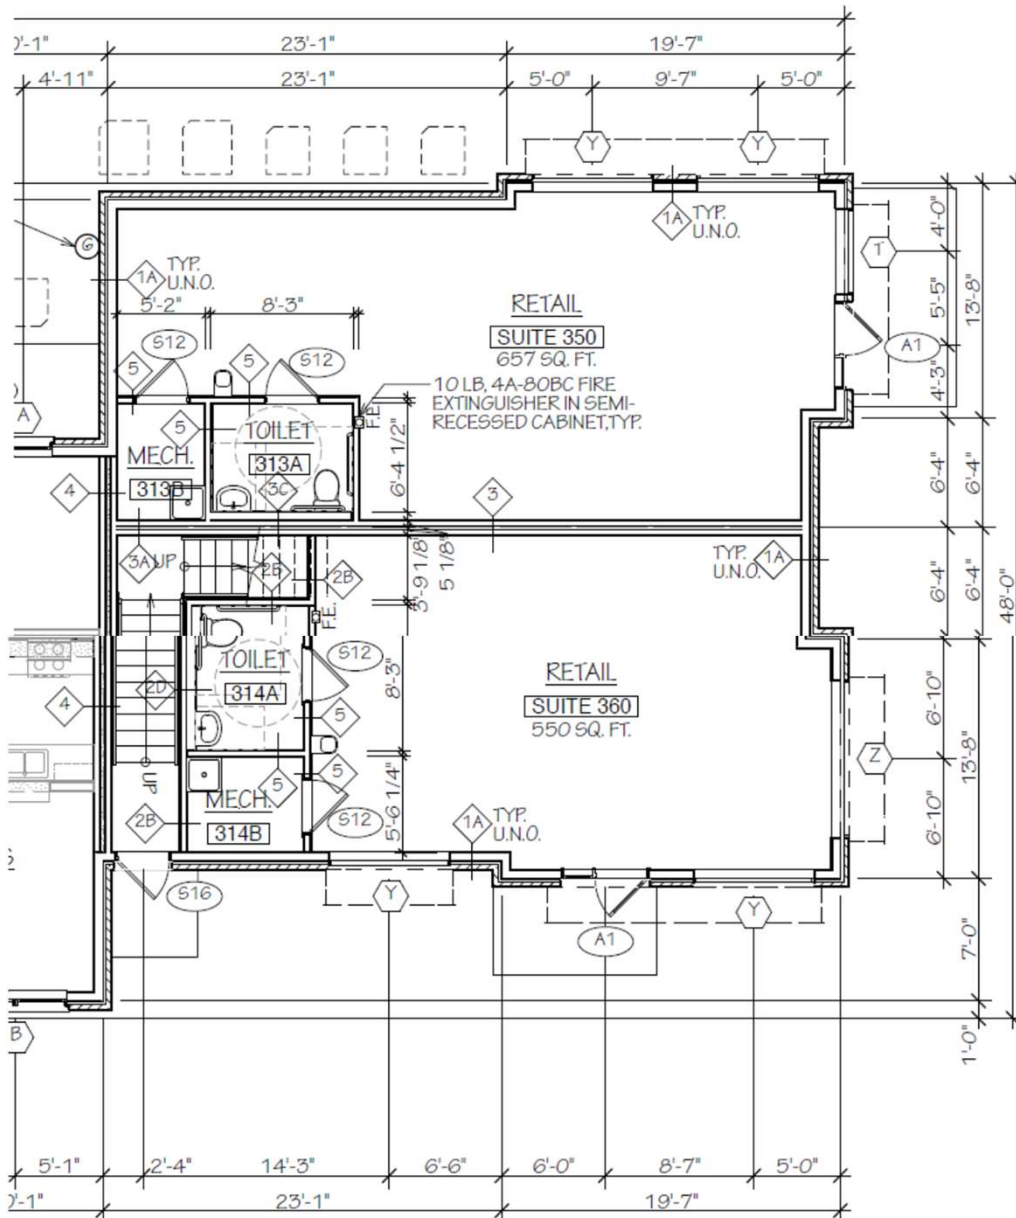

WINCORAM
BUILDING 300 – SUITES 350-360

PATRICK A CURTIS
Licensed RE Broker
O 631.244.7000 M 516.459.4438
patrick@rogfirst.com
realtyonegroupfirst.com

Jerome Giuliano
Licensed RE Salesperson
O 631.244.7000 M 516.306.5944
patrick@rogfirst.com
realtyonegroupfirst.com