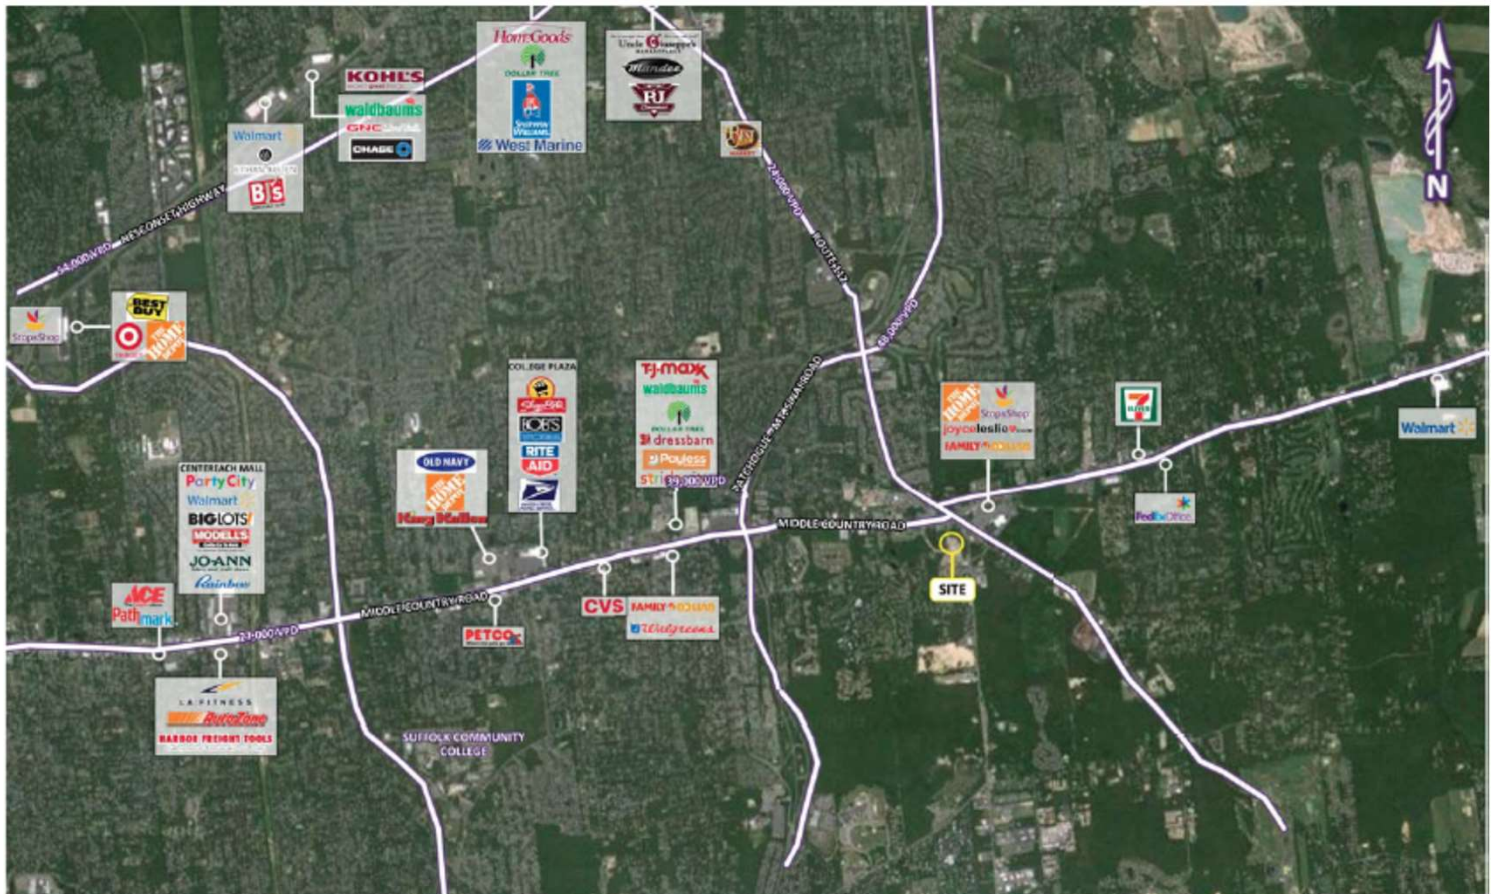

CORAM, NY

SHOPPES AT WINCORAM

PATRICK A CURTIS
Licensed RE Broker
O 631.244.7000 M 516.459.4438
patrick@rogfirst.com
realtyonegroupfirst.com

Jerome Giuliano
Licensed RE Salesperson
O 631.244.7000 M 516.306.5944
patrick@rogfirst.com
realtyonegroupfirst.com