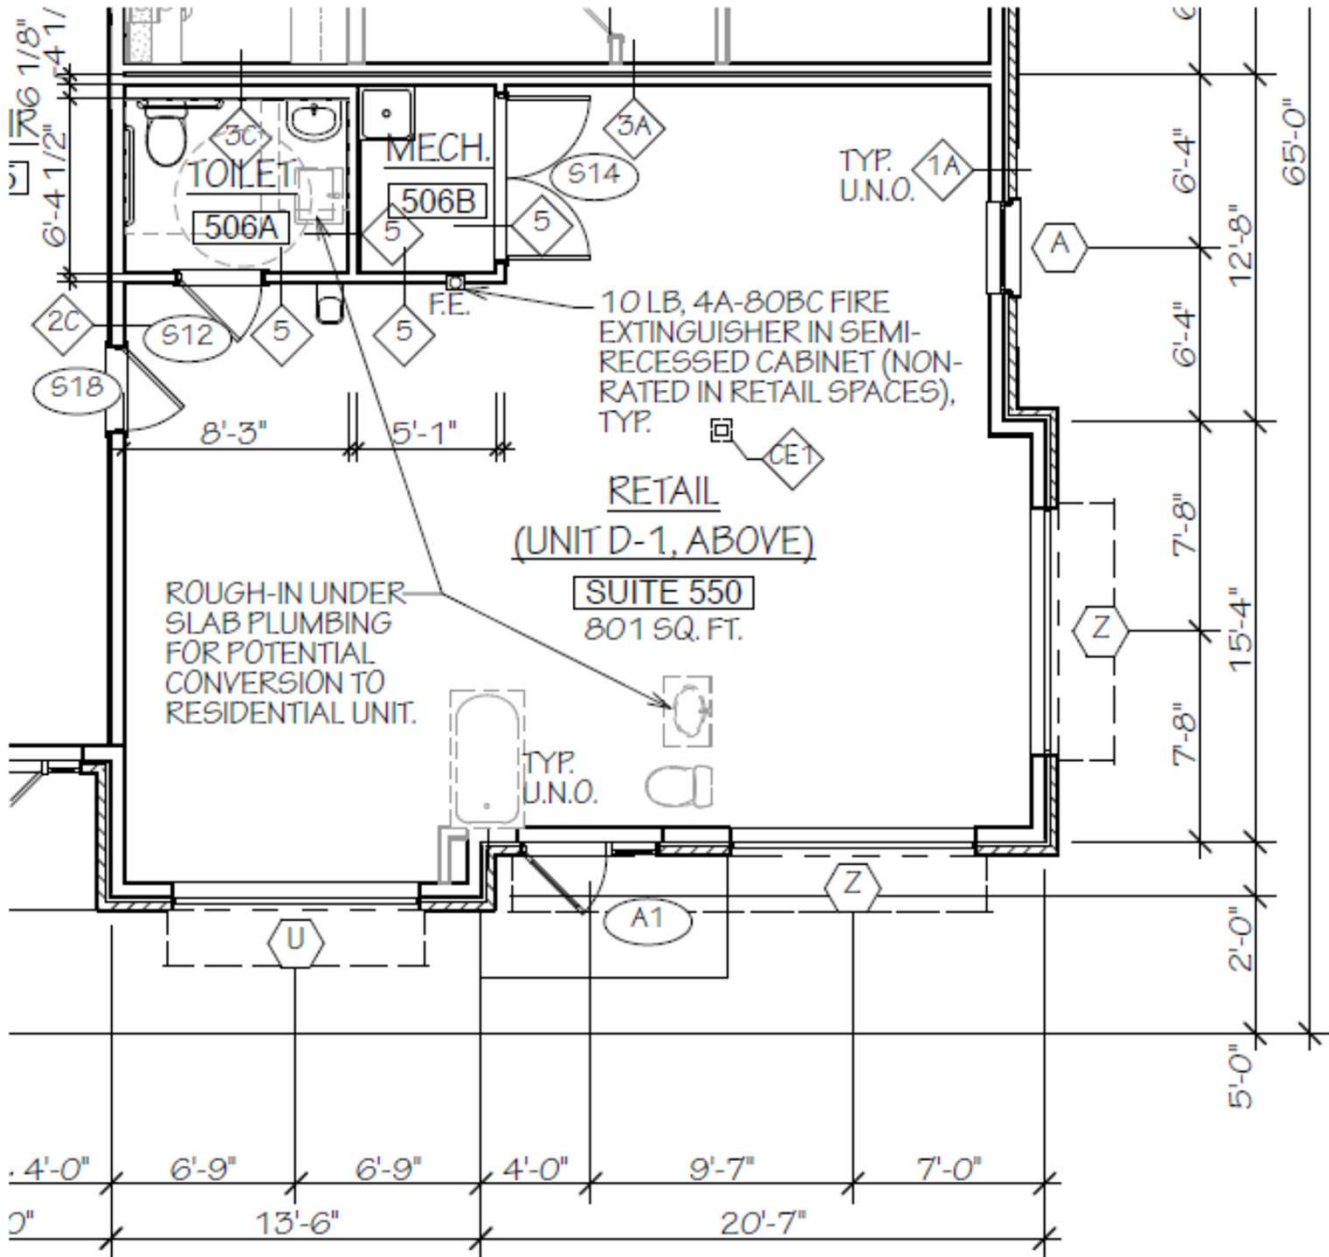

WINCORAM
BUILDING 500 – SUITE 550

PATRICK A CURTIS
Licensed RE Broker
O 631.244.7000 M 516.459.4438
patrick@rogfirst.com
realtyonegroupfirst.com

Jerome Giuliano
Licensed RE Salesperson
O 631.244.7000 M 516.306.5944
patrick@rogfirst.com
realtyonegroupfirst.com