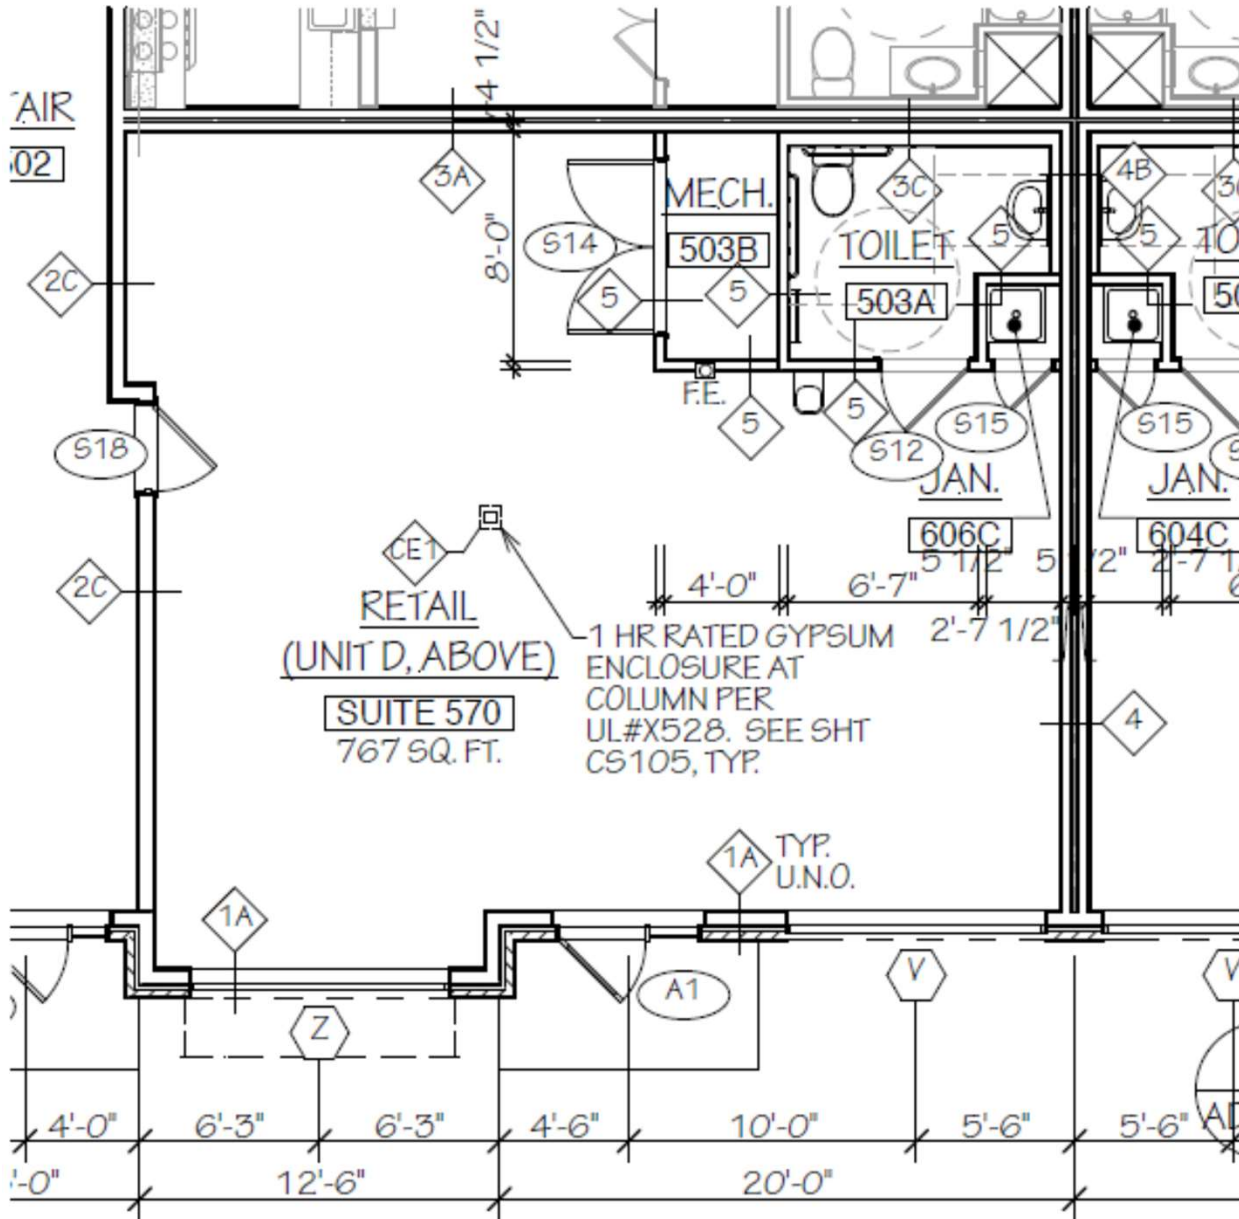

WINCORAM
BUILDING 500 – SUITE 570

PATRICK A CURTIS
Licensed RE Broker
O 631.244.7000 M 516.459.4438
patrick@rogfirst.com
realtyonegroupfirst.com

Jerome Giuliano
Licensed RE Salesperson
O 631.244.7000 M 516.306.5944
patrick@rogfirst.com
realtyonegroupfirst.com