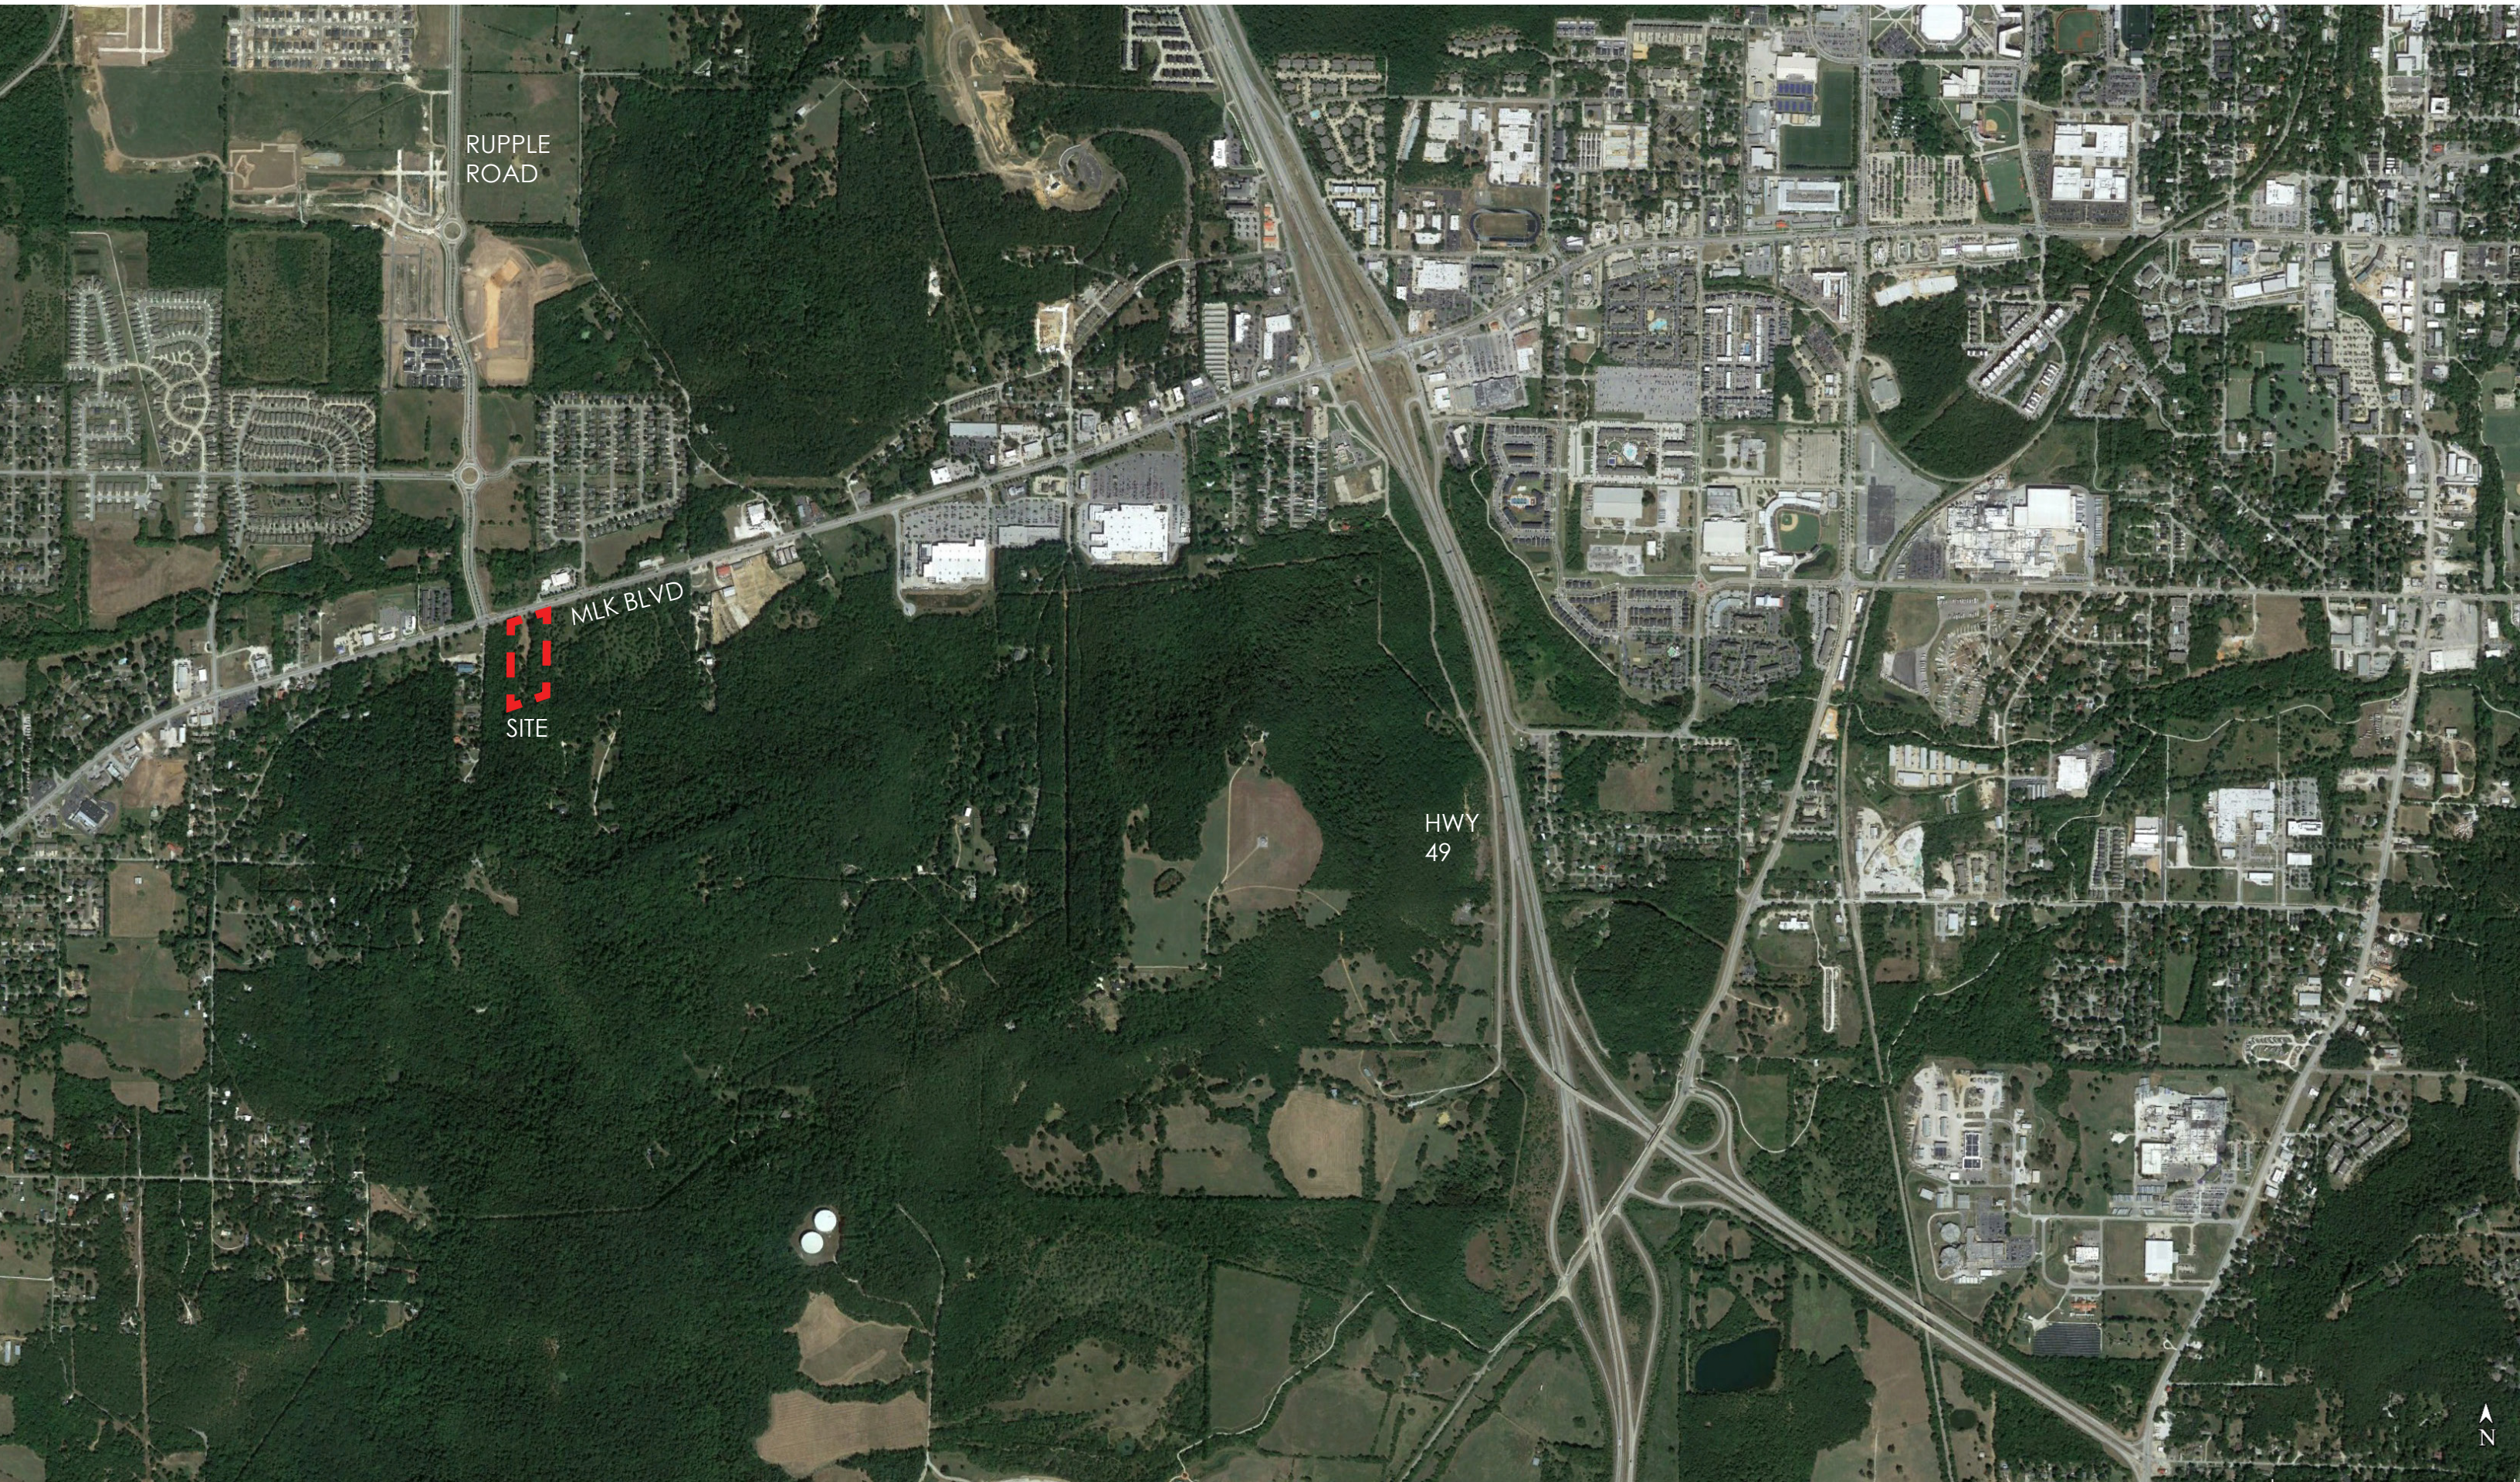

kessler  
mixed use

# KESSLER MIXED USE FAYETTEVILLE, AR

aerial

MATT POE architect

RUPPLE ROAD

MLK BLVD

SITE

HWY 49

# KESSLER MIXED USE FAYETTEVILLE, AR

site plan - south development

MATT POE architect