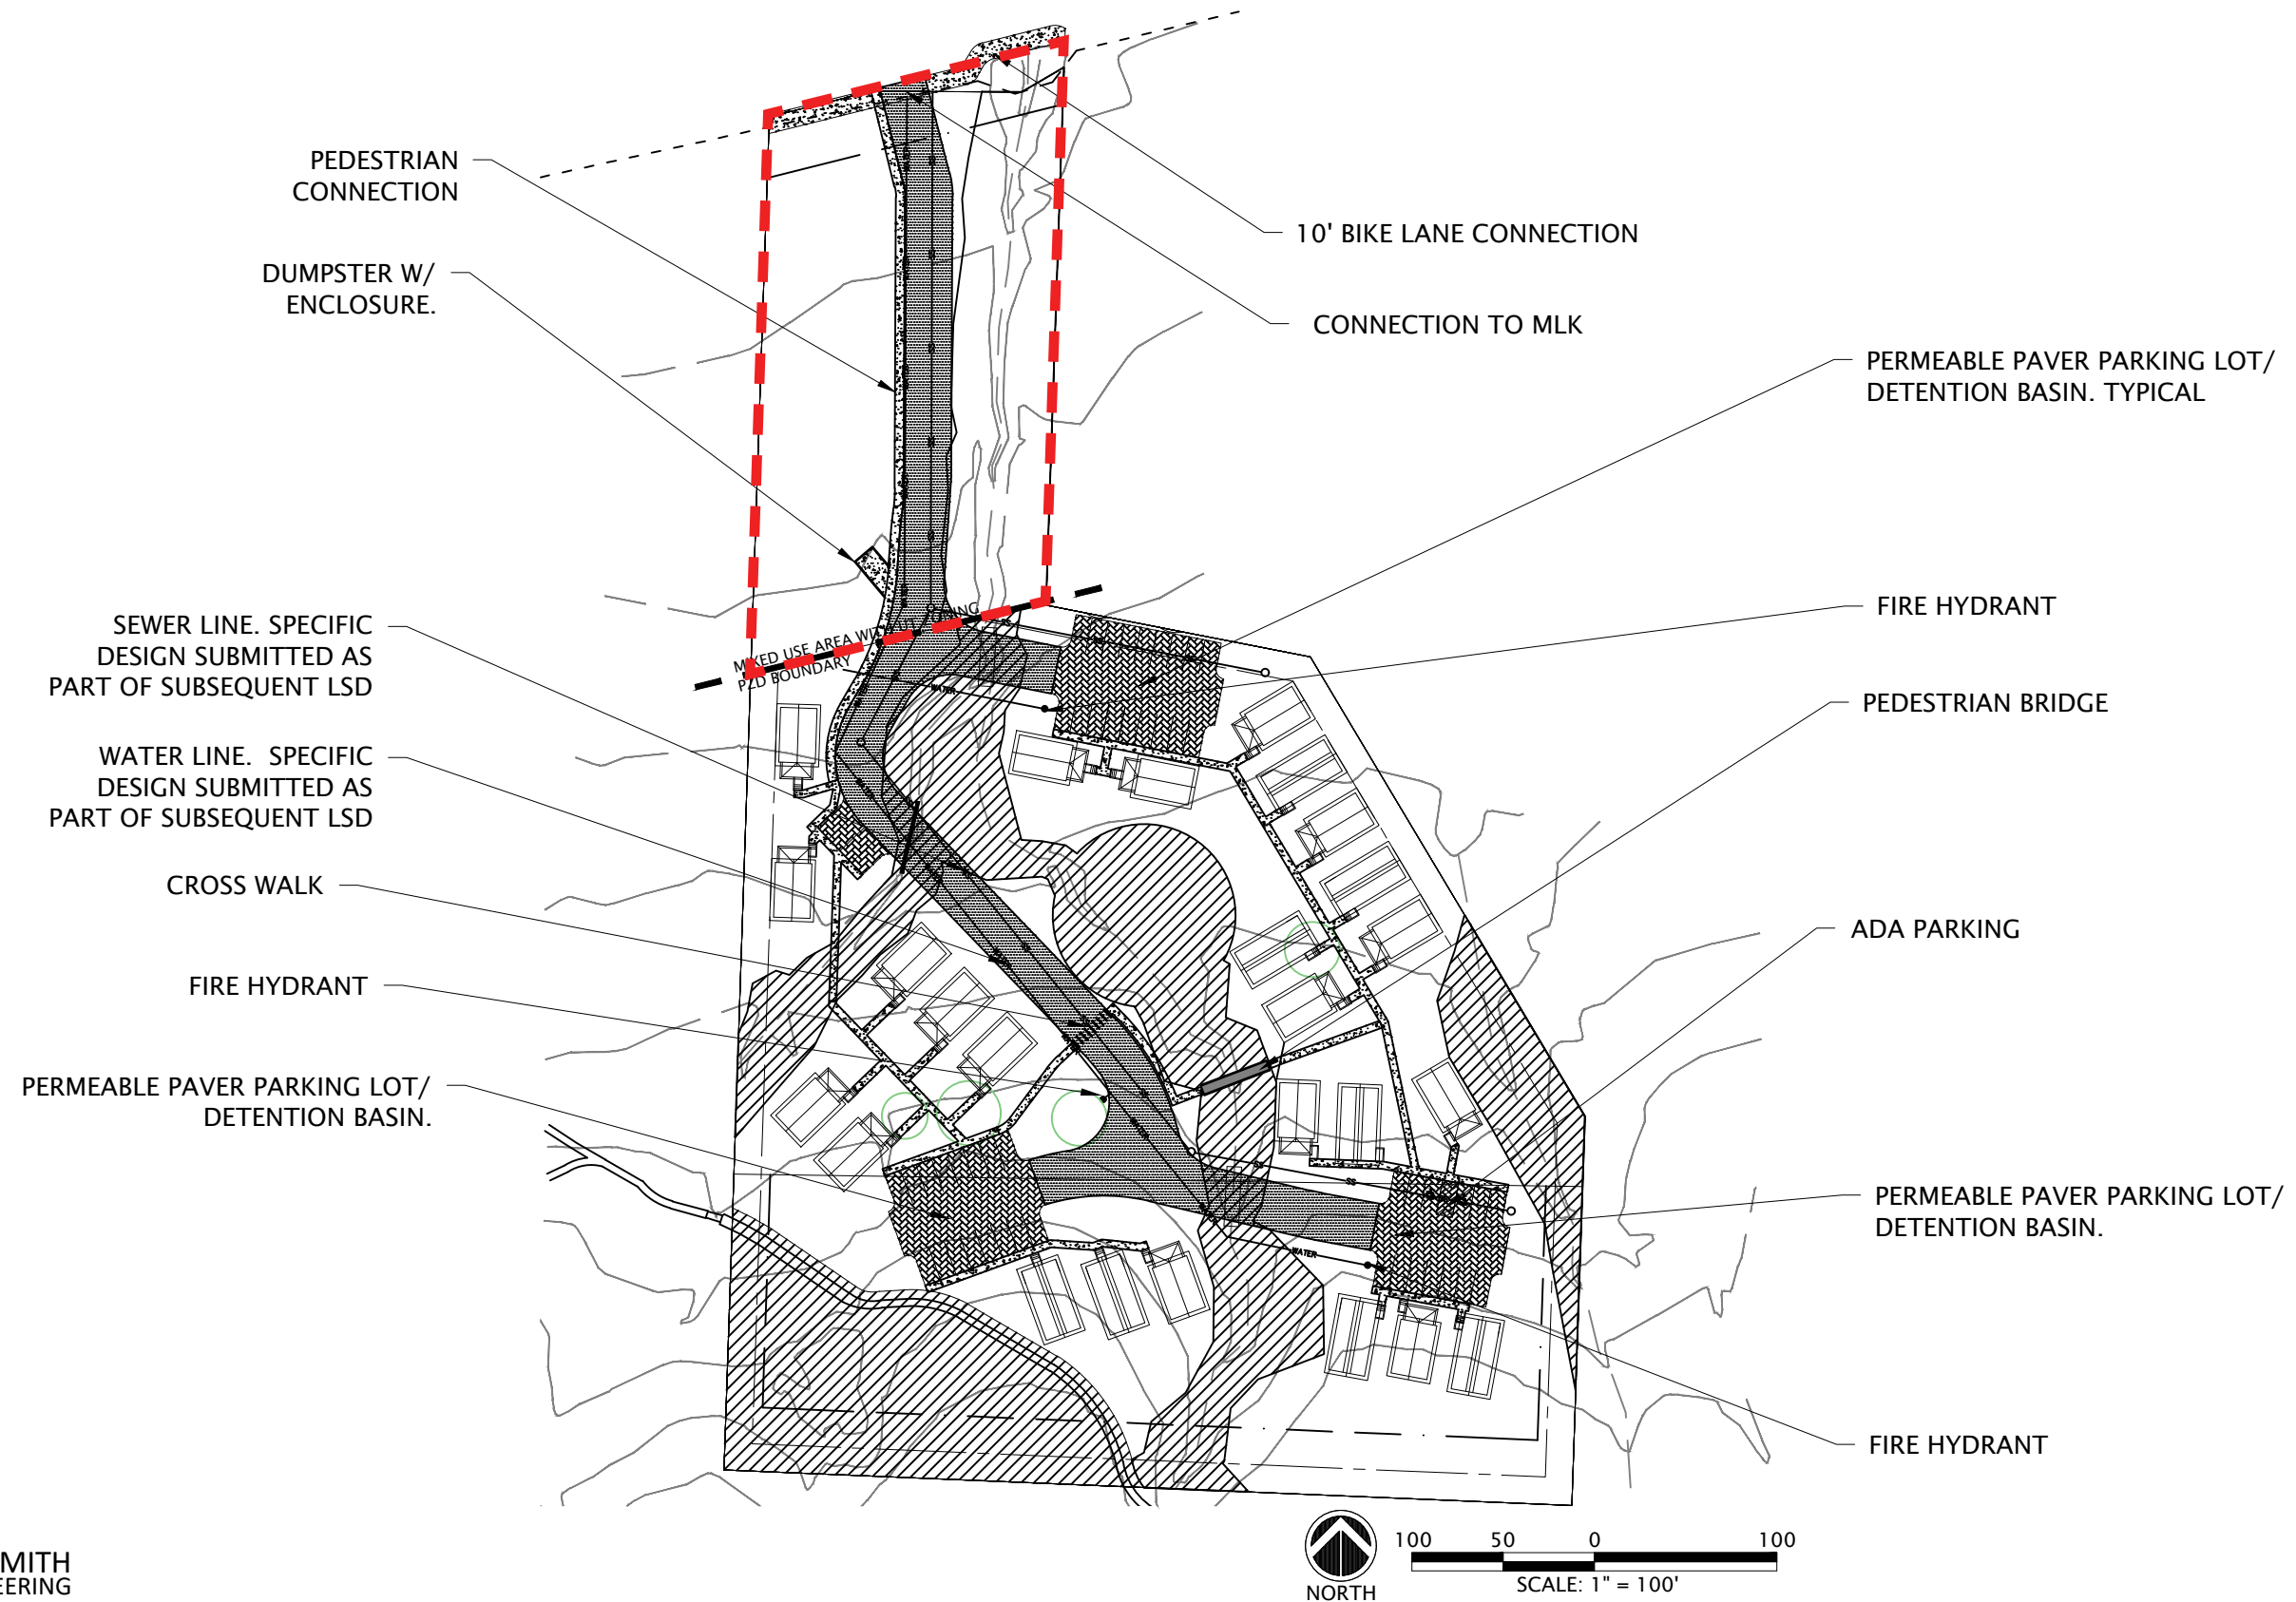

# KESSLER MIXED USE FAYETTEVILLE, AR

site plan - south development

MATT POE architect