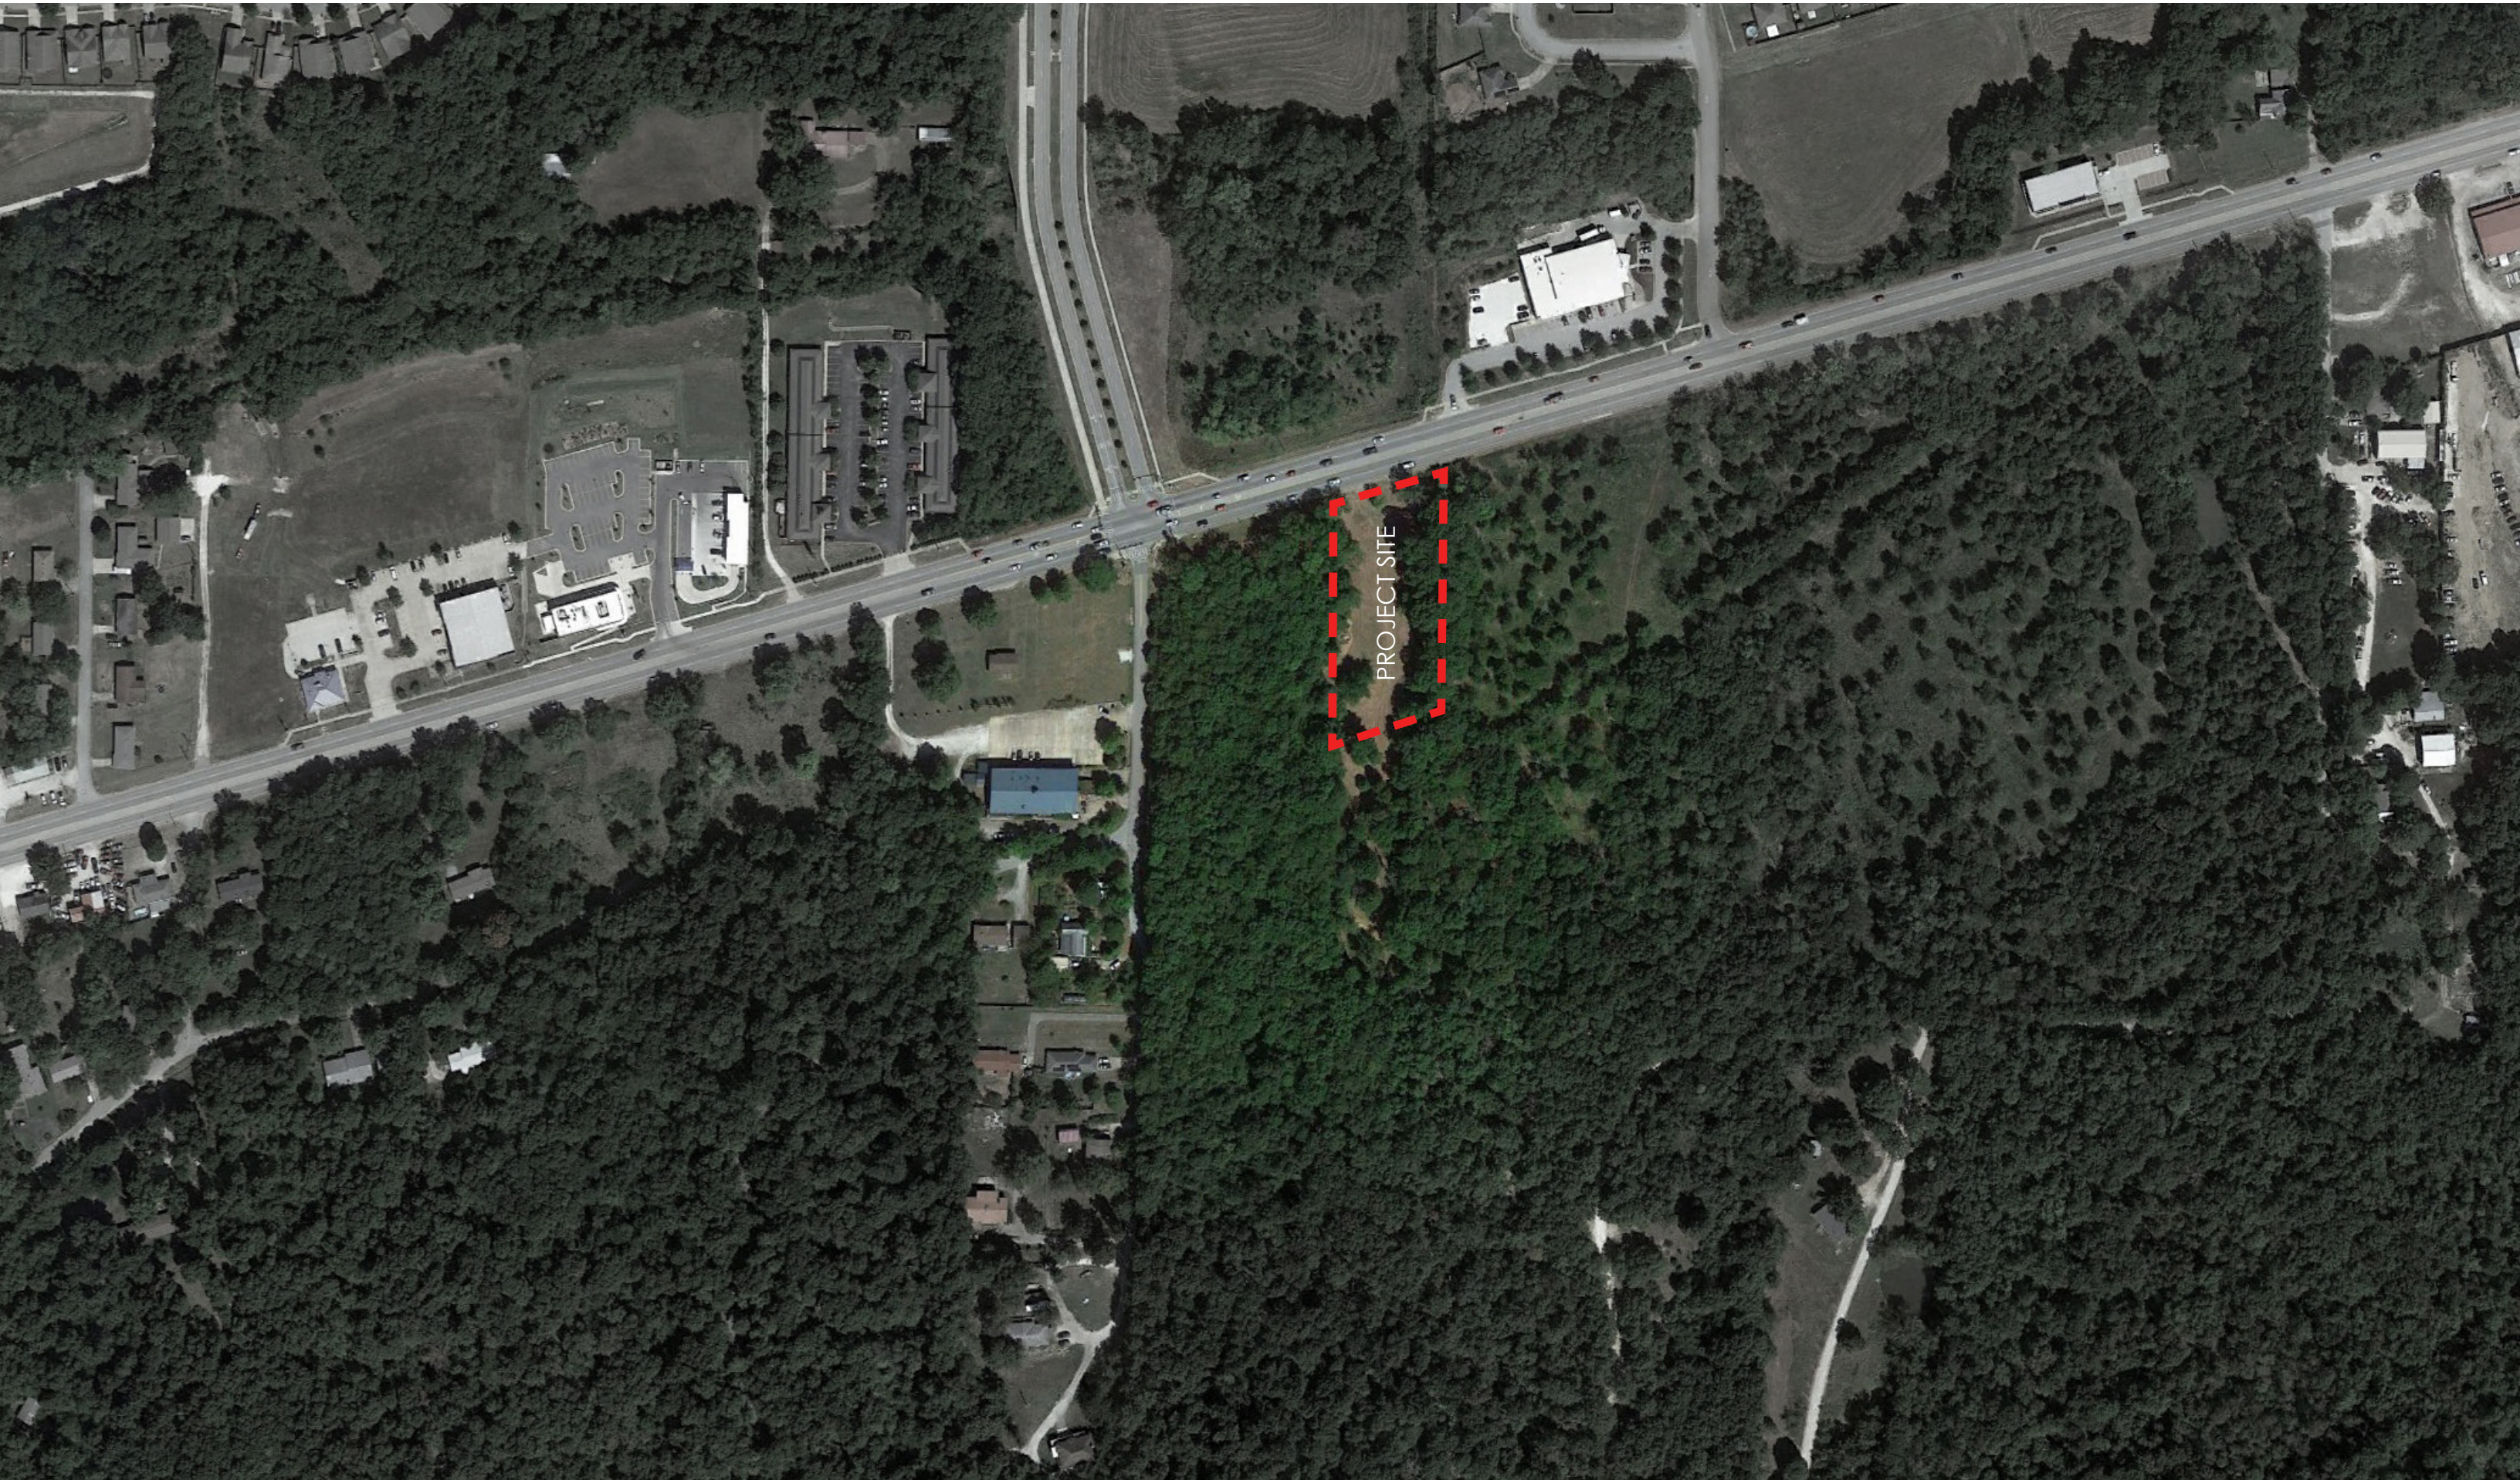

# KESSLER MIXED USE FAYETTEVILLE, AR

aerial

MATT POE architect

RUPPLE ROAD

MLK BLVD

SITE

HWY 49

# KESSLER MIXED USE FAYETTEVILLE, AR

site plan - south development

MATT POE architect