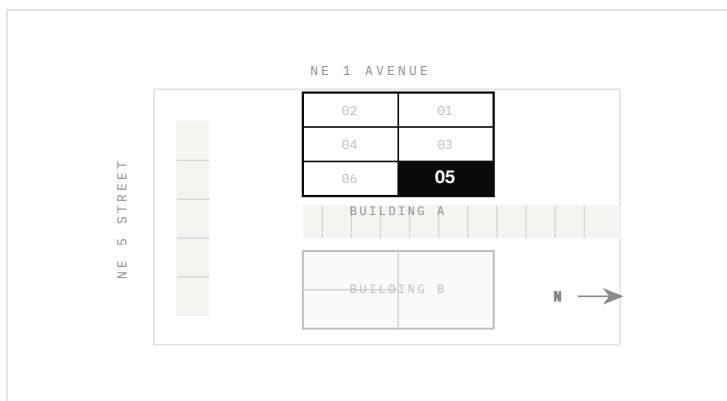

AVAILABLE NOW · BUILDING A

Suite 05

± 800 SF

RETAIL / SHELL

SITE LOCATOR - SUITE 05 HIGHLIGHTED

LEASING CONTACT

Jacky Aizenman

LEASING · D8 PLAZA