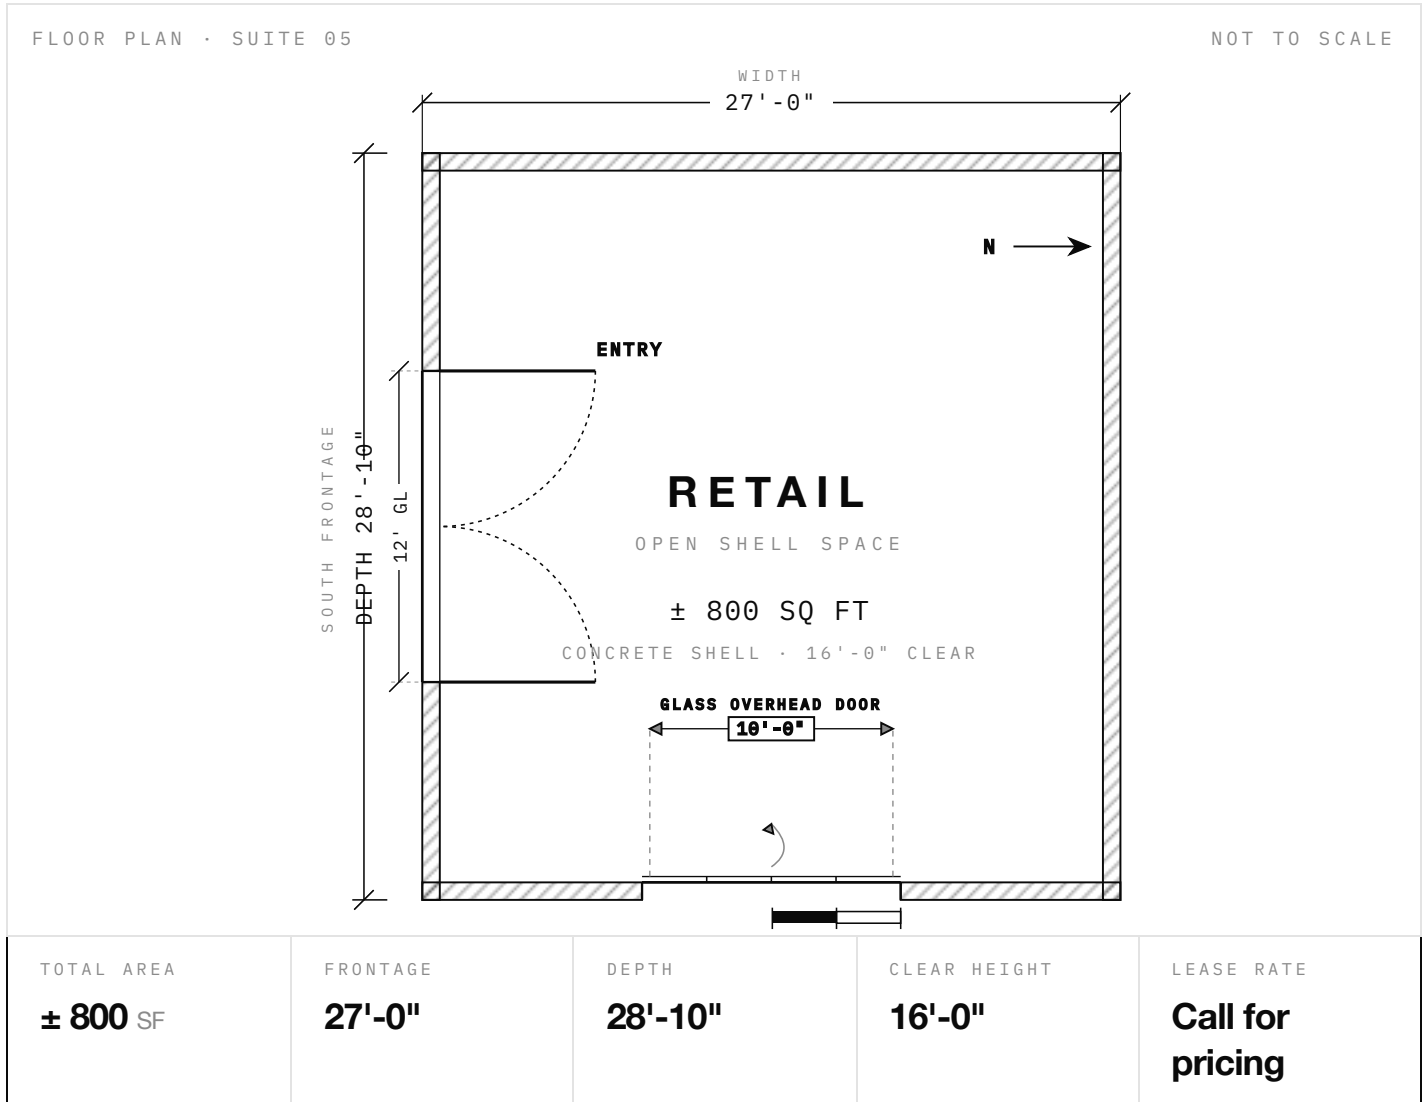

AVAILABLE NOW · BUILDING A

Suite 05

± 800 SF

RETAIL / SHELL

SITE LOCATOR - SUITE 05 HIGHLIGHTED

LEASING CONTACT

Jacky Aizenman

LEASING · D8 PLAZA