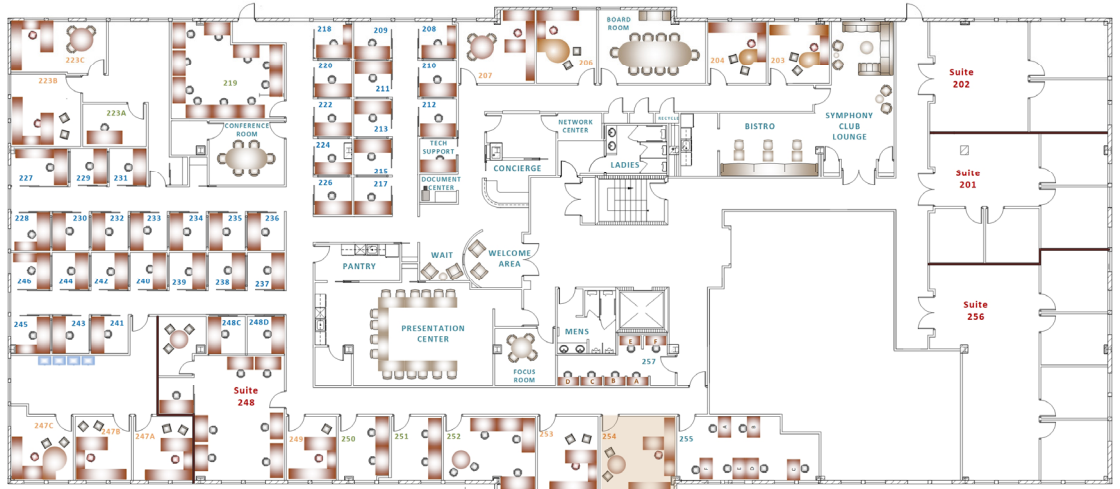

Ocean View

Intracoastal View

Palm Beach

© Symphony Workplaces. All Rights Reserved.

Rev. 08-01-17