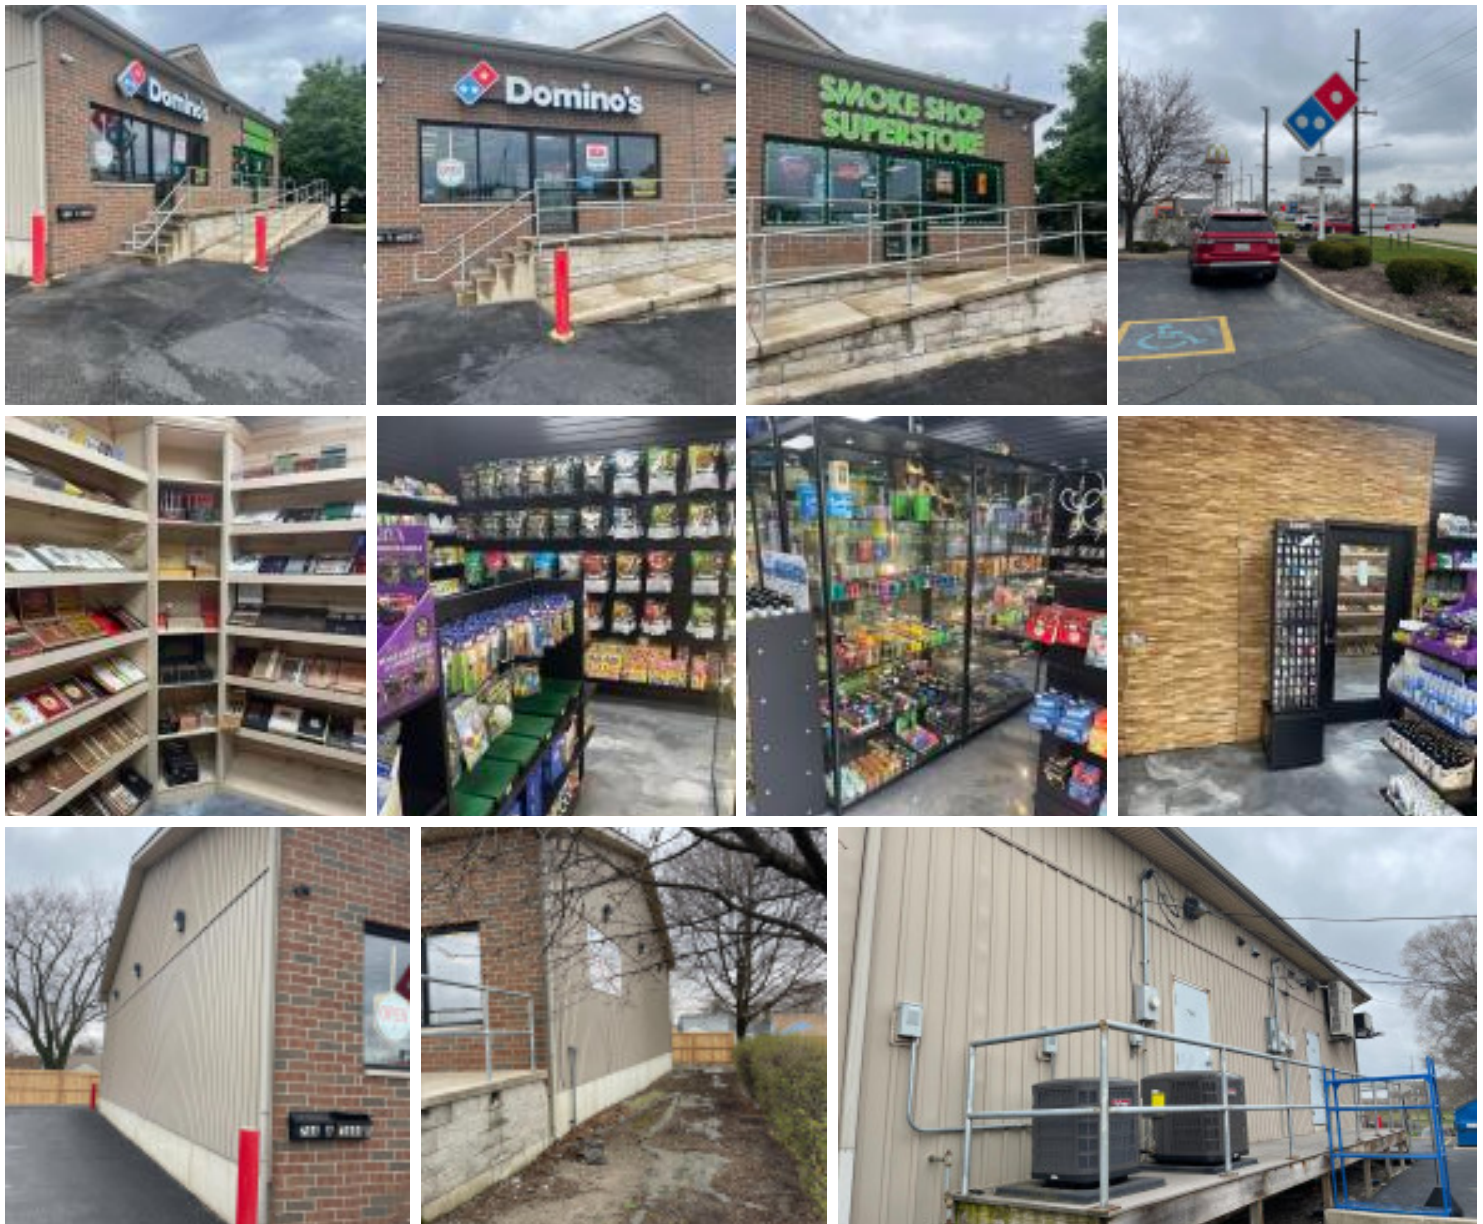

Public Remarks: Commercial 2 unit strip mall in a GREAT location. This property is visible from the 80/94 expressway for easy access to travelers. This is actually 2 separate parcels. The one to the North has the strip mall, and the one to the South is a vacant lot. The building currently houses the #1 Domino's Pizza Franchise in the area, and with a NNN lease that extends to 2024 with the option of a 5 year extension available twice more. The 2nd unit has a new tenant with a 3 year NNN lease starting on 01/01/24 with two 3 years options available. With the addition of the vacant lot to the South you have a variety of possibilities. You can add on to the existing building, build a 2nd building, or have a billboard installed for additional income. The parcel # for the vacant lot 7504 Kennedy Ave 45-07-16-179-016.000-023

Private Remarks: Unit #1 has a $1,500 NNN lease.
Unit #2 has a $1,650 NNN lease.

Directions: Kennedy Ave North off of 80/94 property is immediately on the West Side.