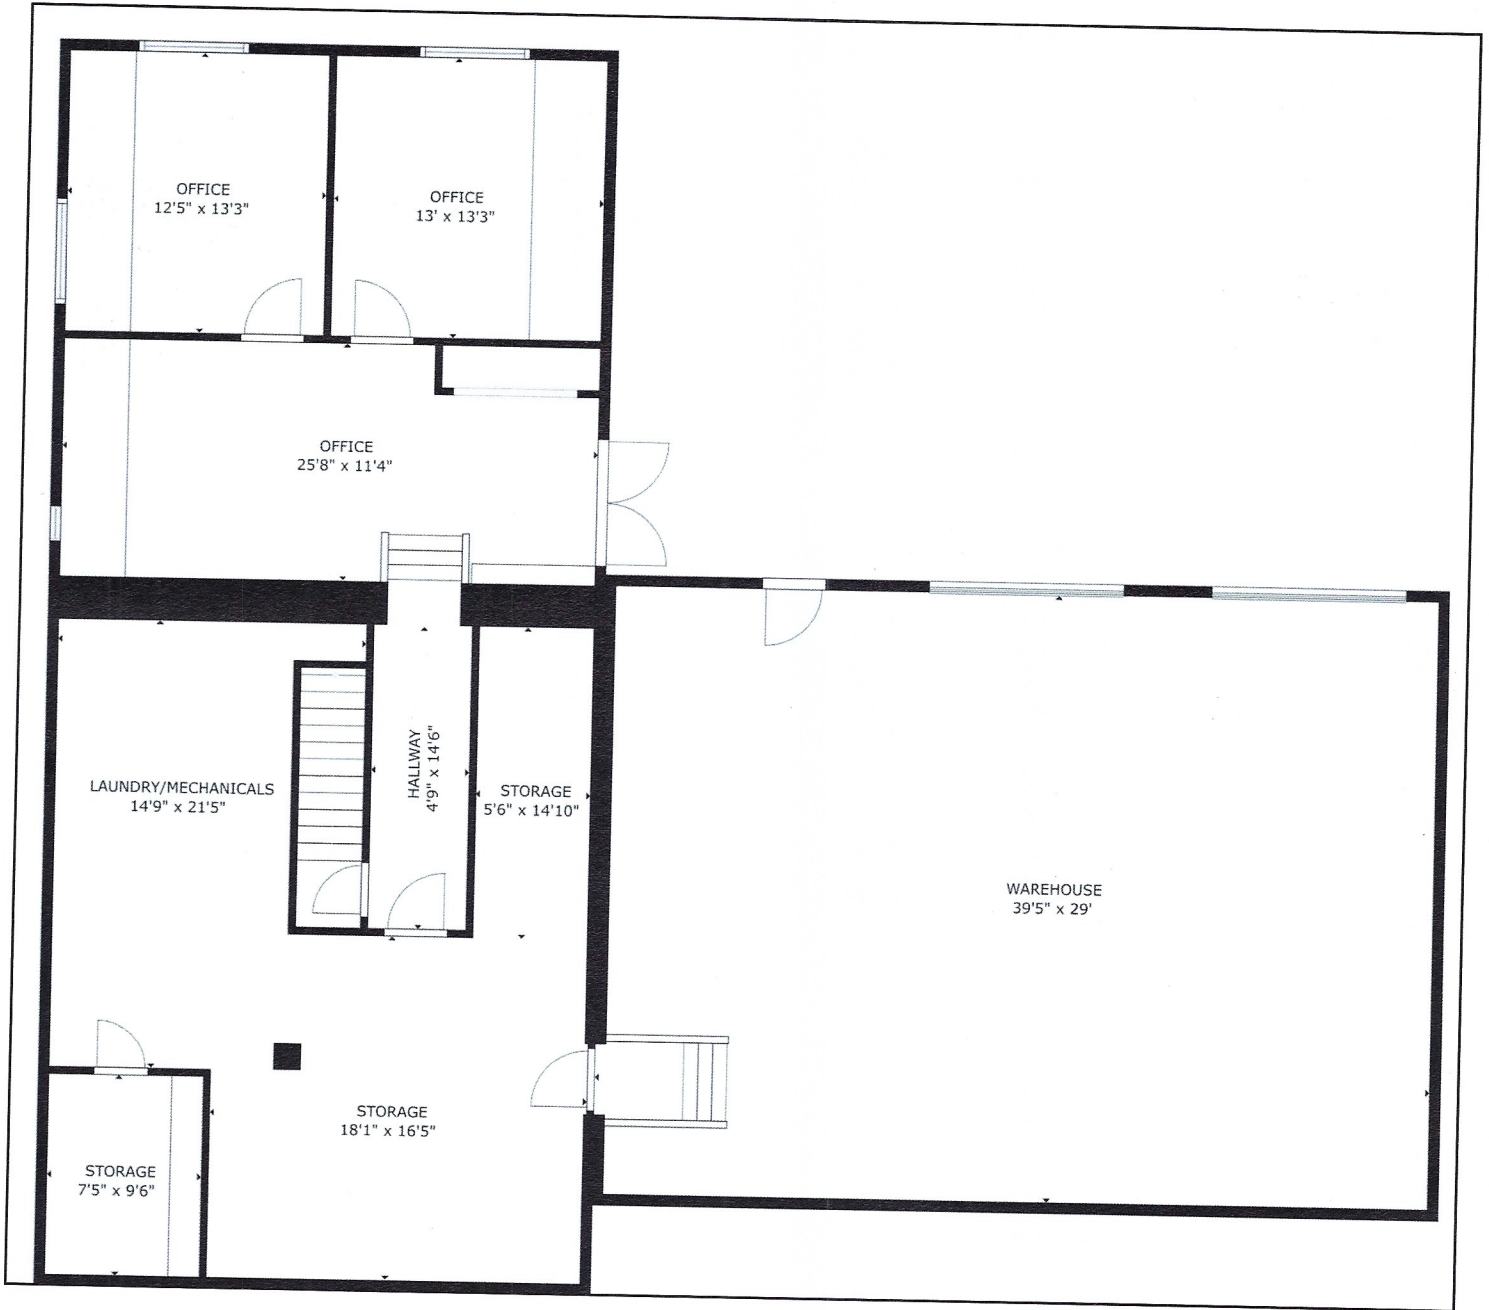

FLOOR PLAN-Floor 1

GROSS INTERNAL AREA

FLOOR 1: 2664 sq ft, FLOOR 2: 2694 sq ft

TOTAL: 5358 sq ft

SIZES AND DIMENSIONS ARE APPROXIMATE, ACTUAL MAY VARY.