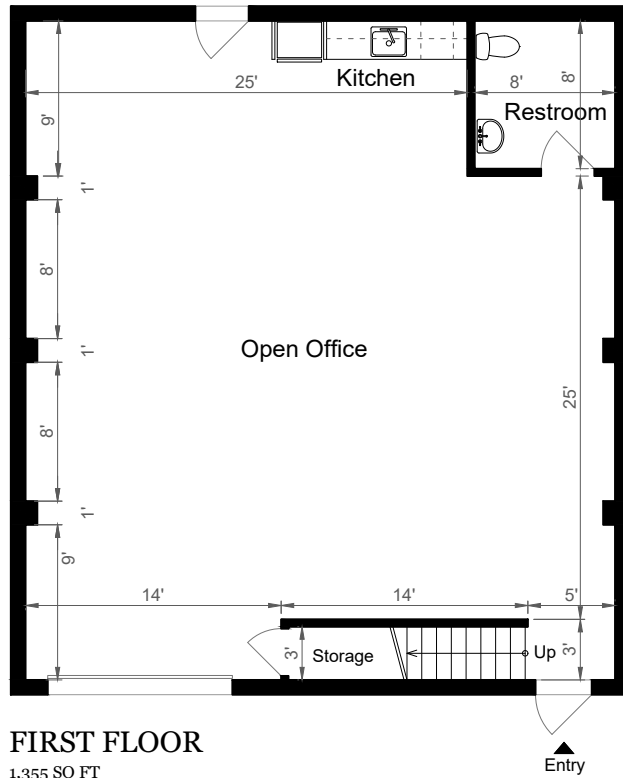

844 OLD COUNTY ROAD

BELMONT, CA 94002

FIRST FLOOR
1,355 SQ FT

Estimated Total
Square Footage: 2,710 SQ FT
Calculated from outside face of exterior walls.

SECOND FLOOR
1,355 SQ FT