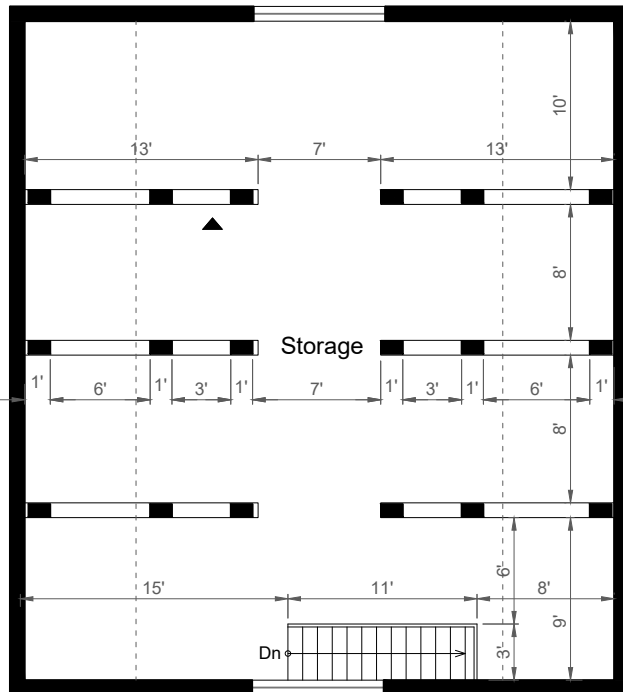

844 OLD COUNTY ROAD

BELMONT, CA 94002

FIRST FLOOR
1,355 SQ FT

Estimated Total
Square Footage: 2,710 SQ FT
Calculated from outside face of exterior walls.

SECOND FLOOR
1,355 SQ FT