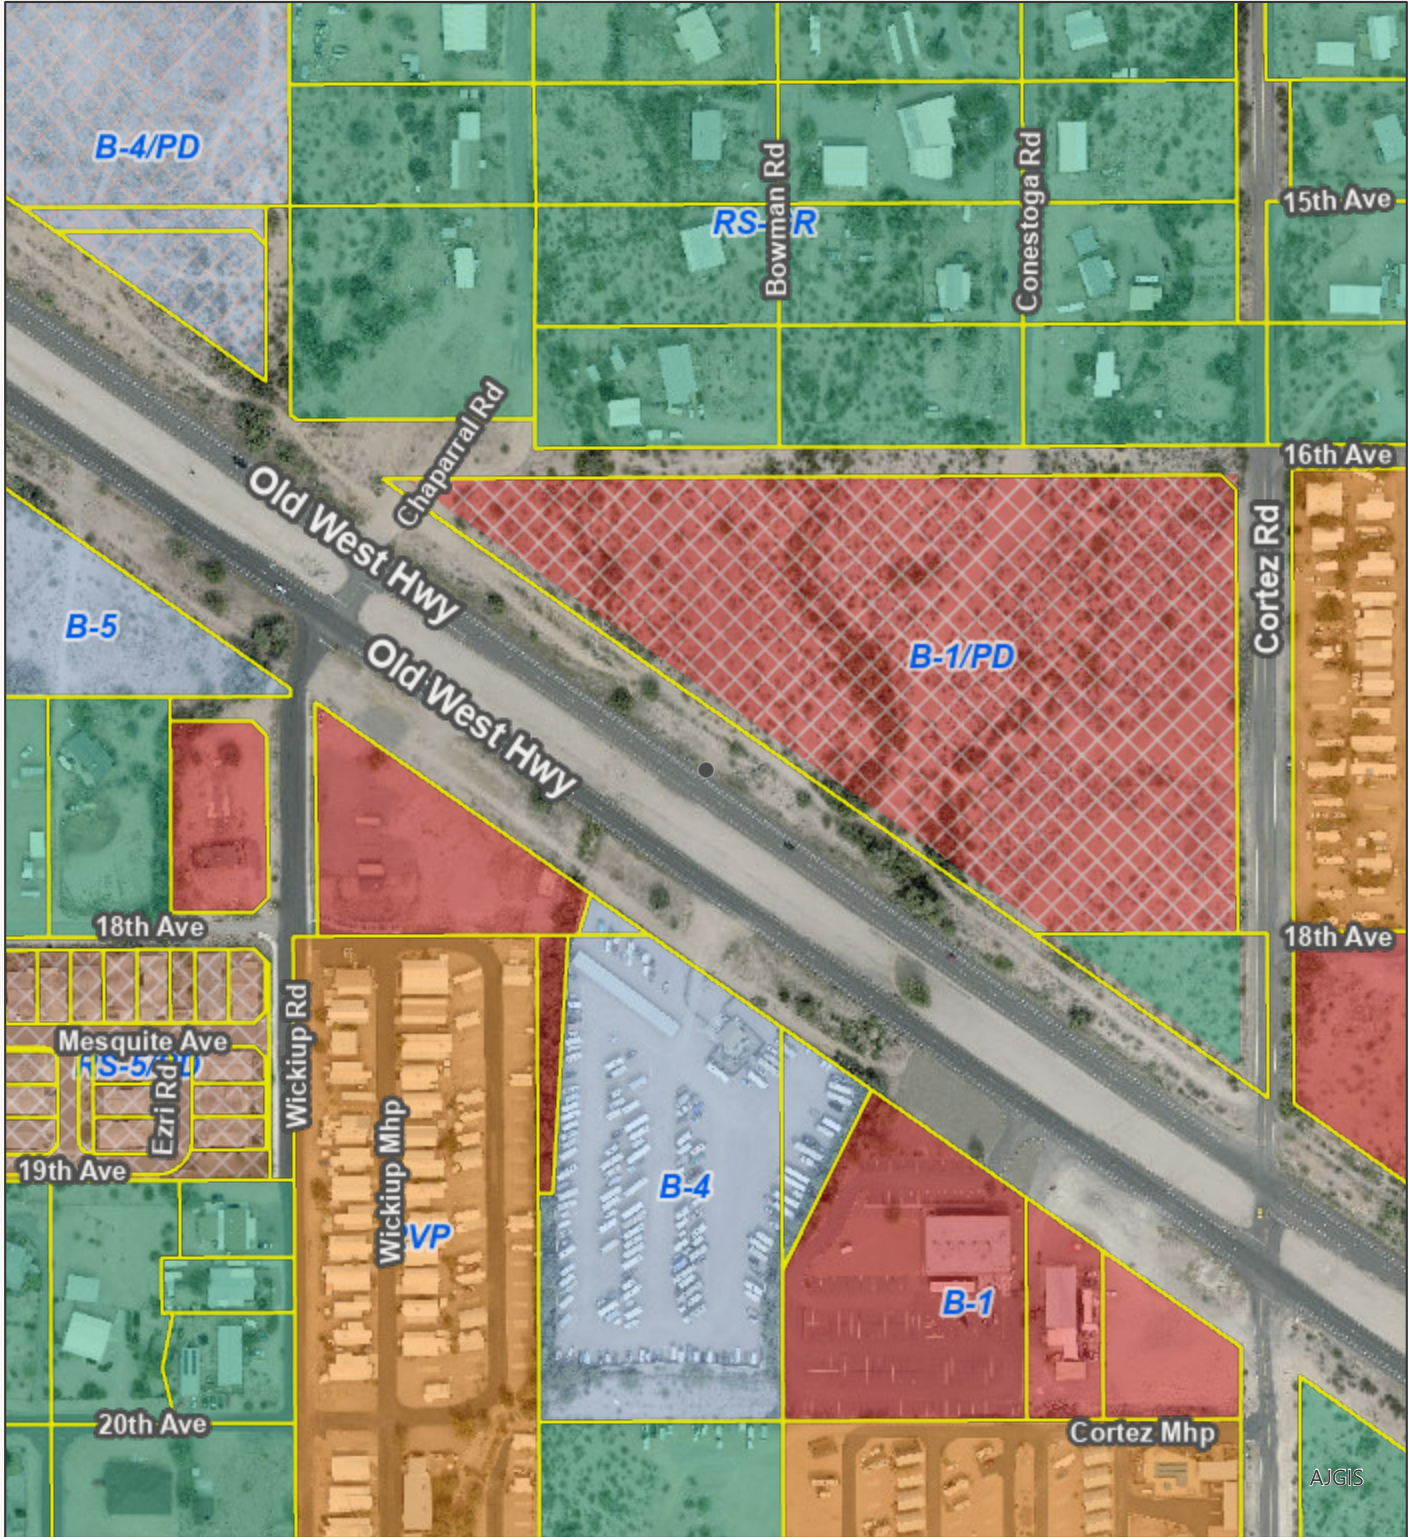

2140 Old West Hwy

DISCLAIMER: This map was produced without benefit of a field survey and is not the intended use. The use of this map is for informational purposes only and the City of Apache Junction makes no warranty, expressed or implied, regarding the reliability of the information provided.

LEGEND

- | | | |
|-------------------------|------------------|---------|
| Municipal Boundary | Zoning Districts | B-5 |
| Apache Junction | B-1 | RS-5/PD |
| Parcels | B-1/PD | RS-GR |
| CITY OF APACHE JUNCTION | B-4 | RVP |
| | B-4/PD | |

City of Apache Junction

March 4, 2024