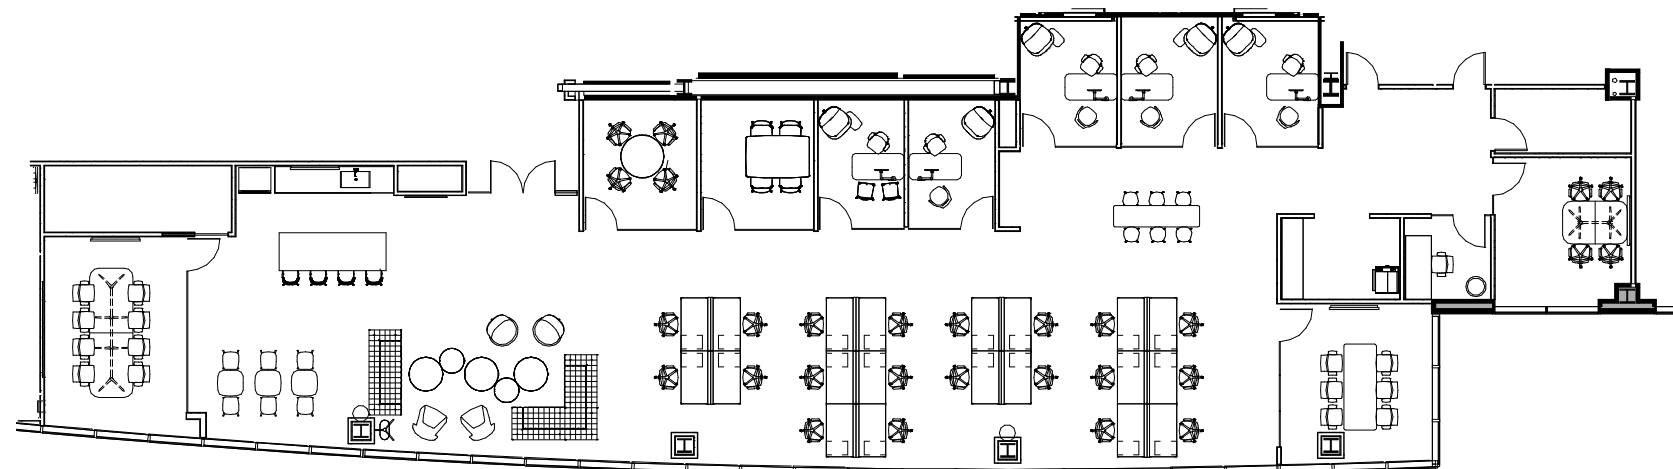

Providing an inspiring and professional setting for its future occupants.

SUITE 325
 8,819 SF

SUITE 350
 6,070 SF

AMENITIES ABOUND

ON-SITE COFFEE SHOP & CAFE

STATE-OF-THE-ART
FITNESS CENTER

CONFERENCE/
TRAINING ROOM

COMMUNITY LOBBY

SUITE 325

8,189 SF

 VIEW
VIRTUAL
TOUR

SUITE 350

6,070SF

CONTACT US

CHARLEY LEAVITT