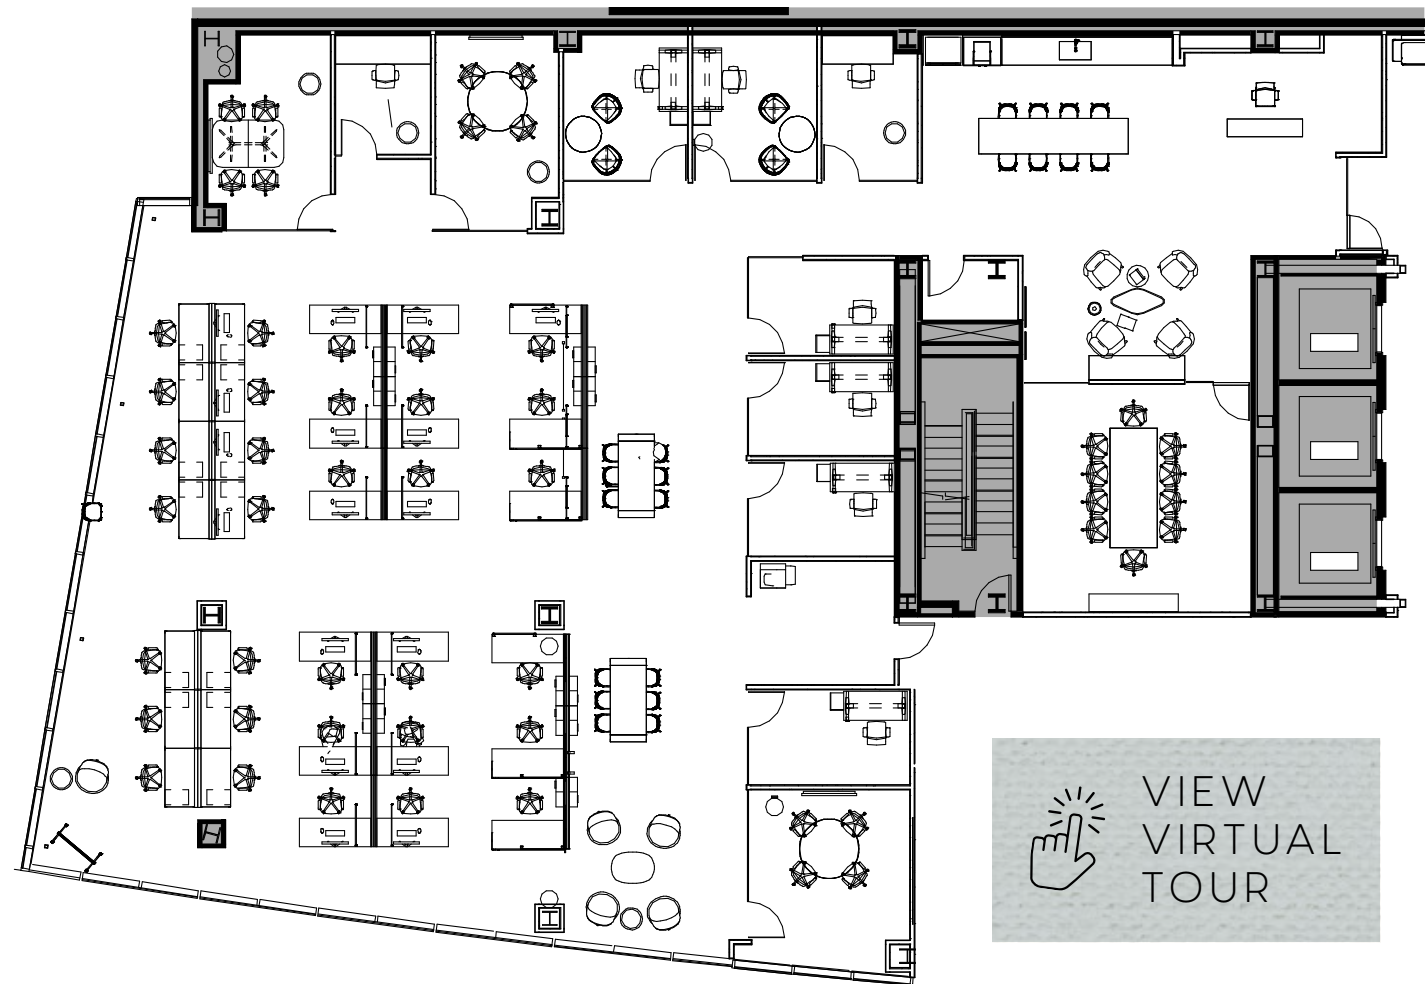

FIVE FIFTY SOUTH CALDWELL

SPEC SUITES

55 SOUTH

ELEVATE YOUR SPACE

State-of-the-art spec suites, featuring modern, high-end finishes throughout. Every detail has been meticulously planned to provide a sophisticated, contemporary environment that blends both functionality and style. With premium materials and cutting-edge design, the space offers an unparalleled experience, catering to the highest standards of comfort and elegance.

Providing an inspiring and professional setting for its future occupants.

SUITE 325
 8,819 SF

SUITE 350
 6,070 SF

AMENITIES ABOUND

ON-SITE COFFEE SHOP & CAFE

STATE-OF-THE-ART
FITNESS CENTER

CONFERENCE/
TRAINING ROOM

COMMUNITY LOBBY

SUITE 325

8,189 SF

 VIEW
VIRTUAL
TOUR

SUITE 350

6,070SF

CONTACT US

CHARLEY LEAVITT