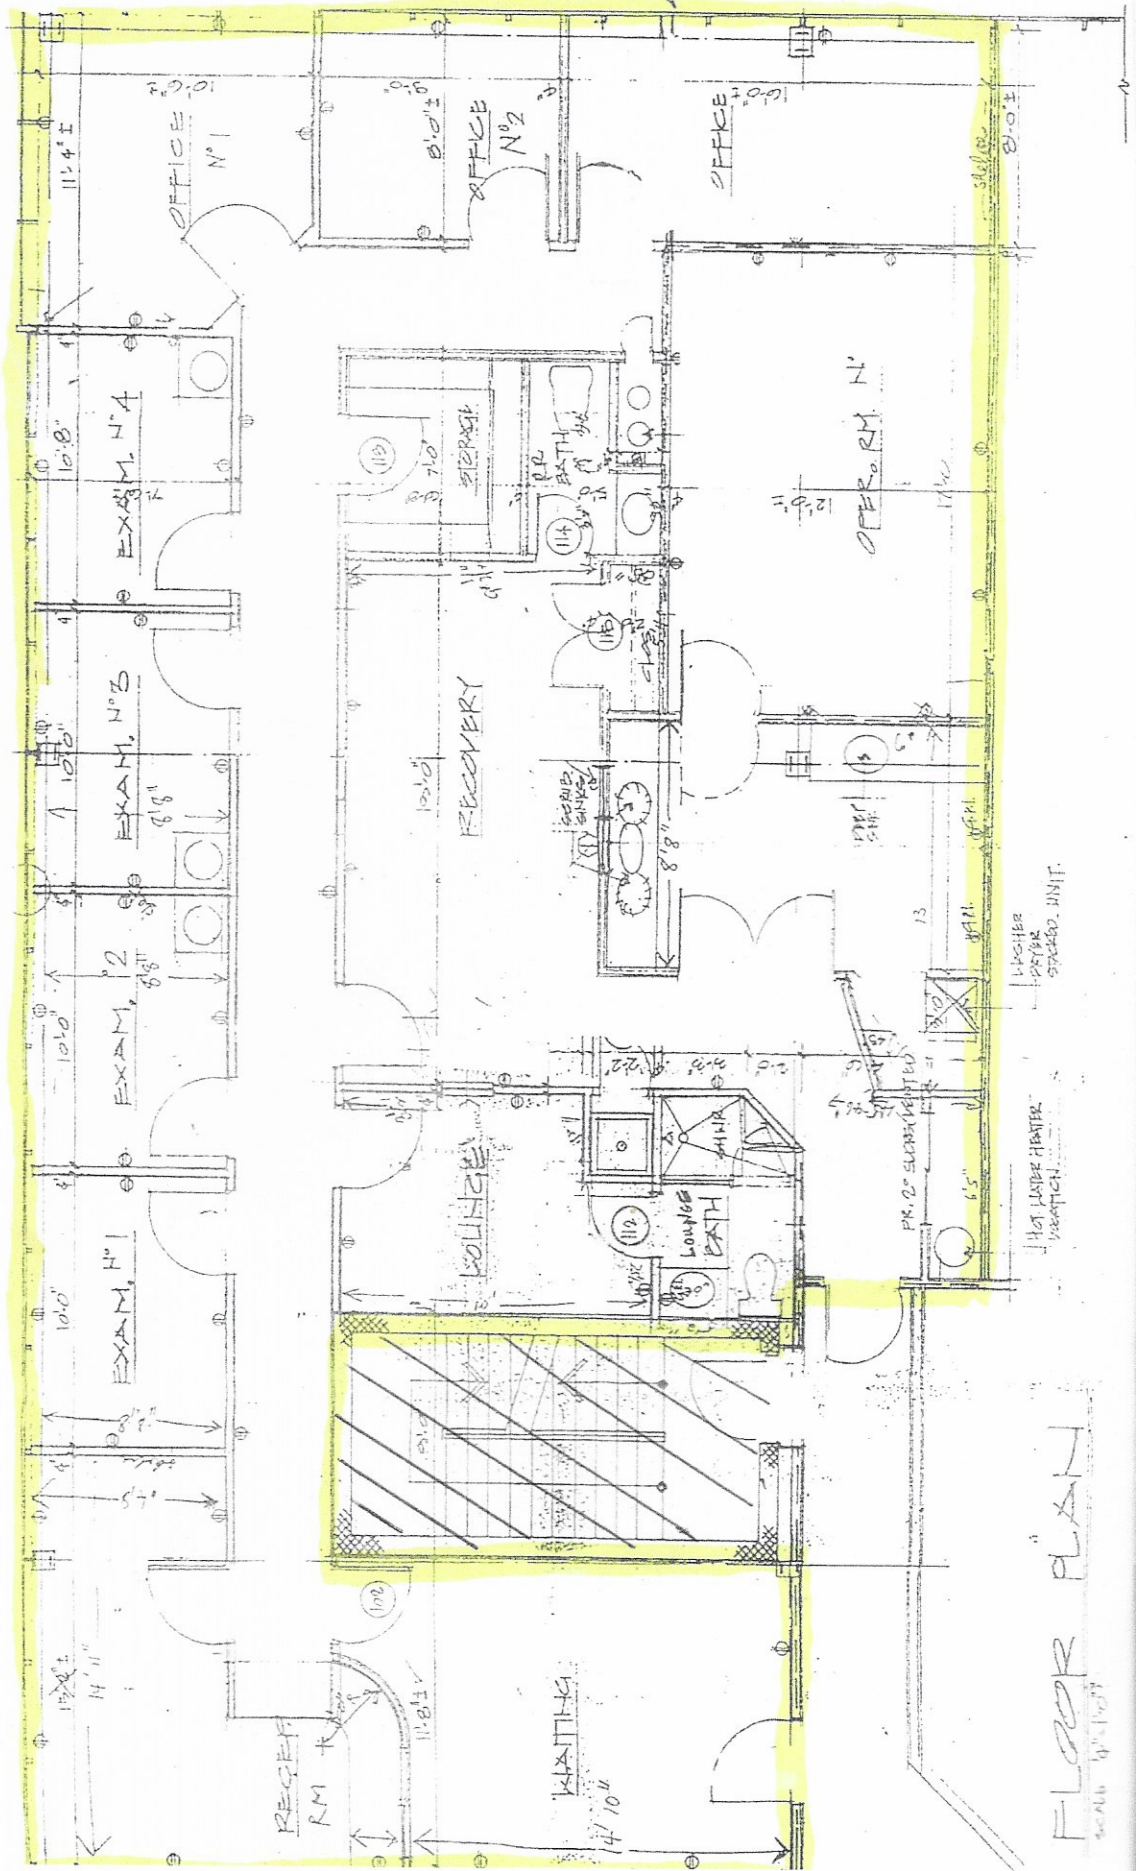

17 Arcadian Avenue  
Paramus, NJ

Suite 103  
2,747 Rentable SF

FLOOR PLAN  
SCALE 1/8" = 1'-0"