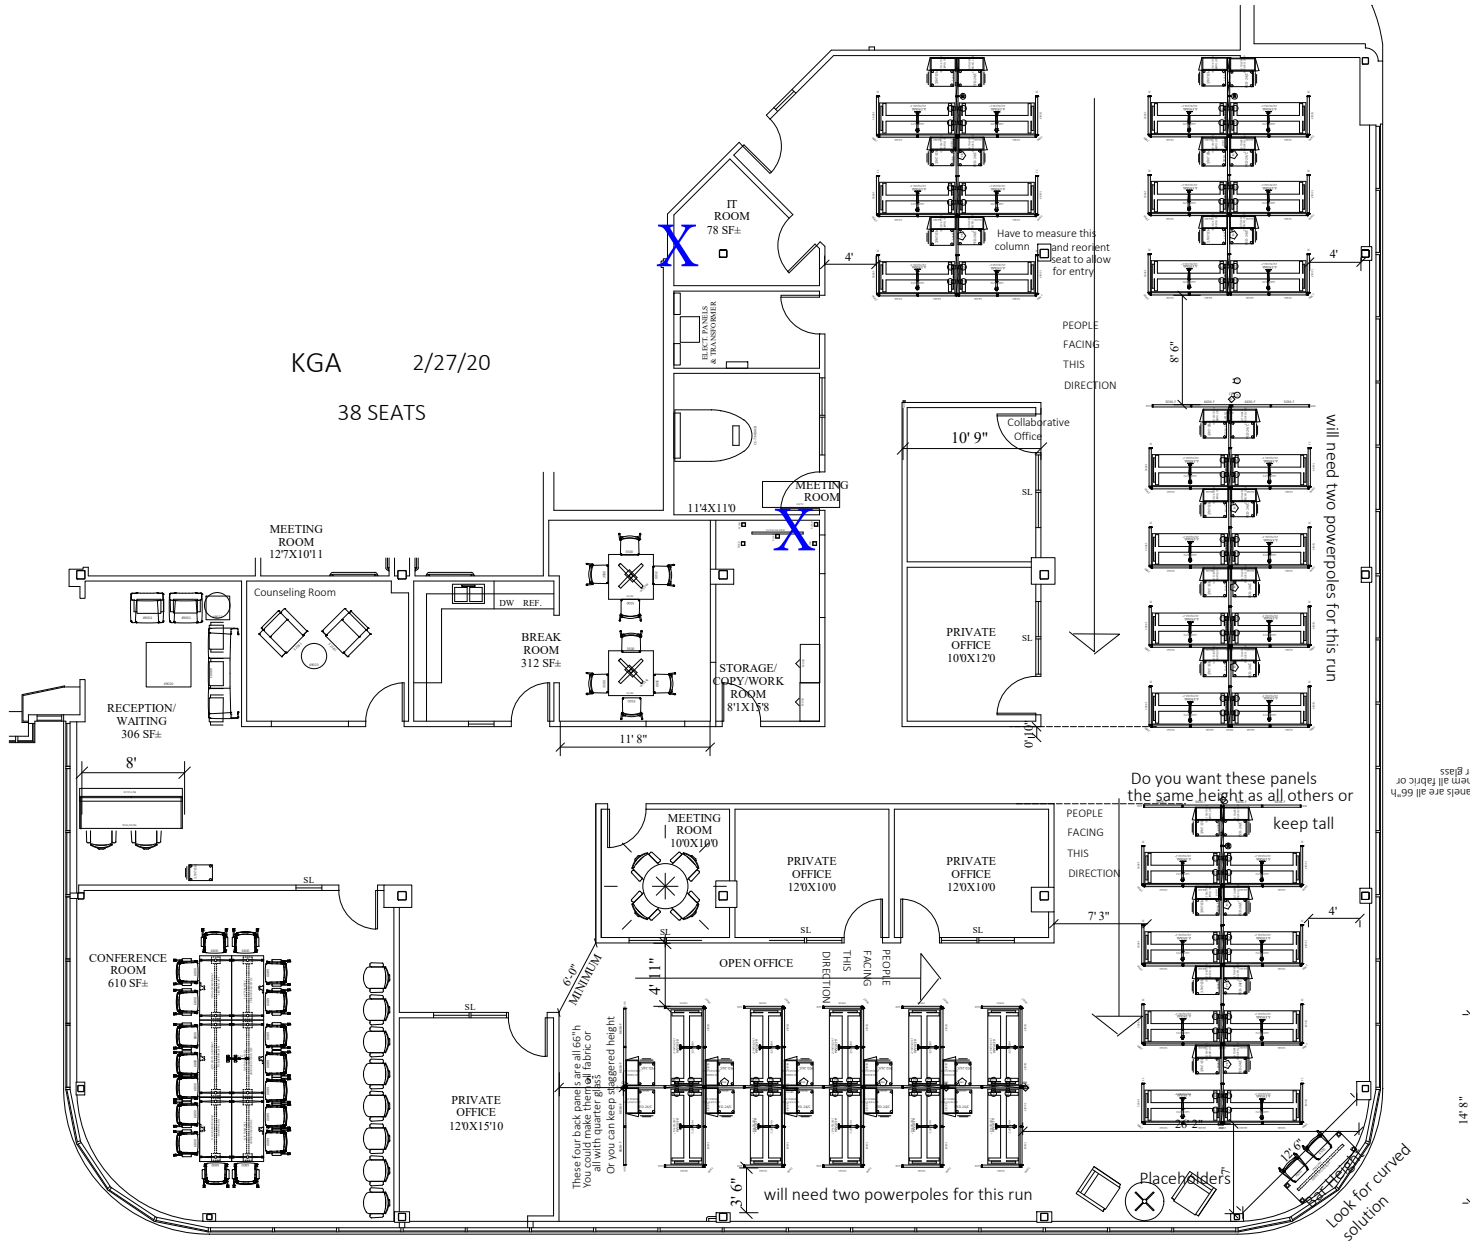

KGA 2/27/20
38 SEATS

You all with quarter glass
You could make them all fabric or

14' 8"