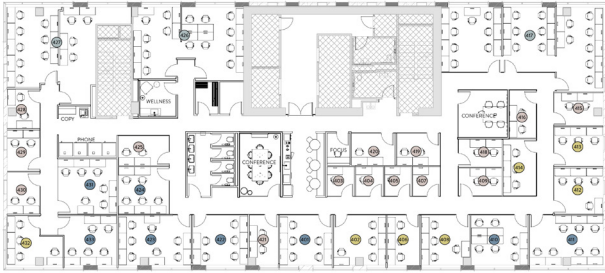

400U @ Rainier Square

400 University Street, Suites 300, 400 & 500 | Seattle, WA 98101

Private Offices and Suites

34,000 RSF

95 Offices

7 Conference Rooms

Boasting the highest customer satisfaction in the flexible office industry, Industrious locations offer best-in-class options for coworking, private offices and suites, and on-demand meeting space. With flexible terms and all-inclusive pricing, members also have access to locations in 65+ markets in the U.S., U.K., Europe, and Asia.

Floorplans

Floor 3

Floor 4

Floor 5

- Access Office
- Small Office (1-2)
- Medium Office (3-4)
- Large Office (5-8)
- XLarge Office (9+)
- Executive Office

Contact Us

Scotta Ashcraft
 Senior Vice President
 +1 206 292 6063
 scotta.ashcraft@cbre.com