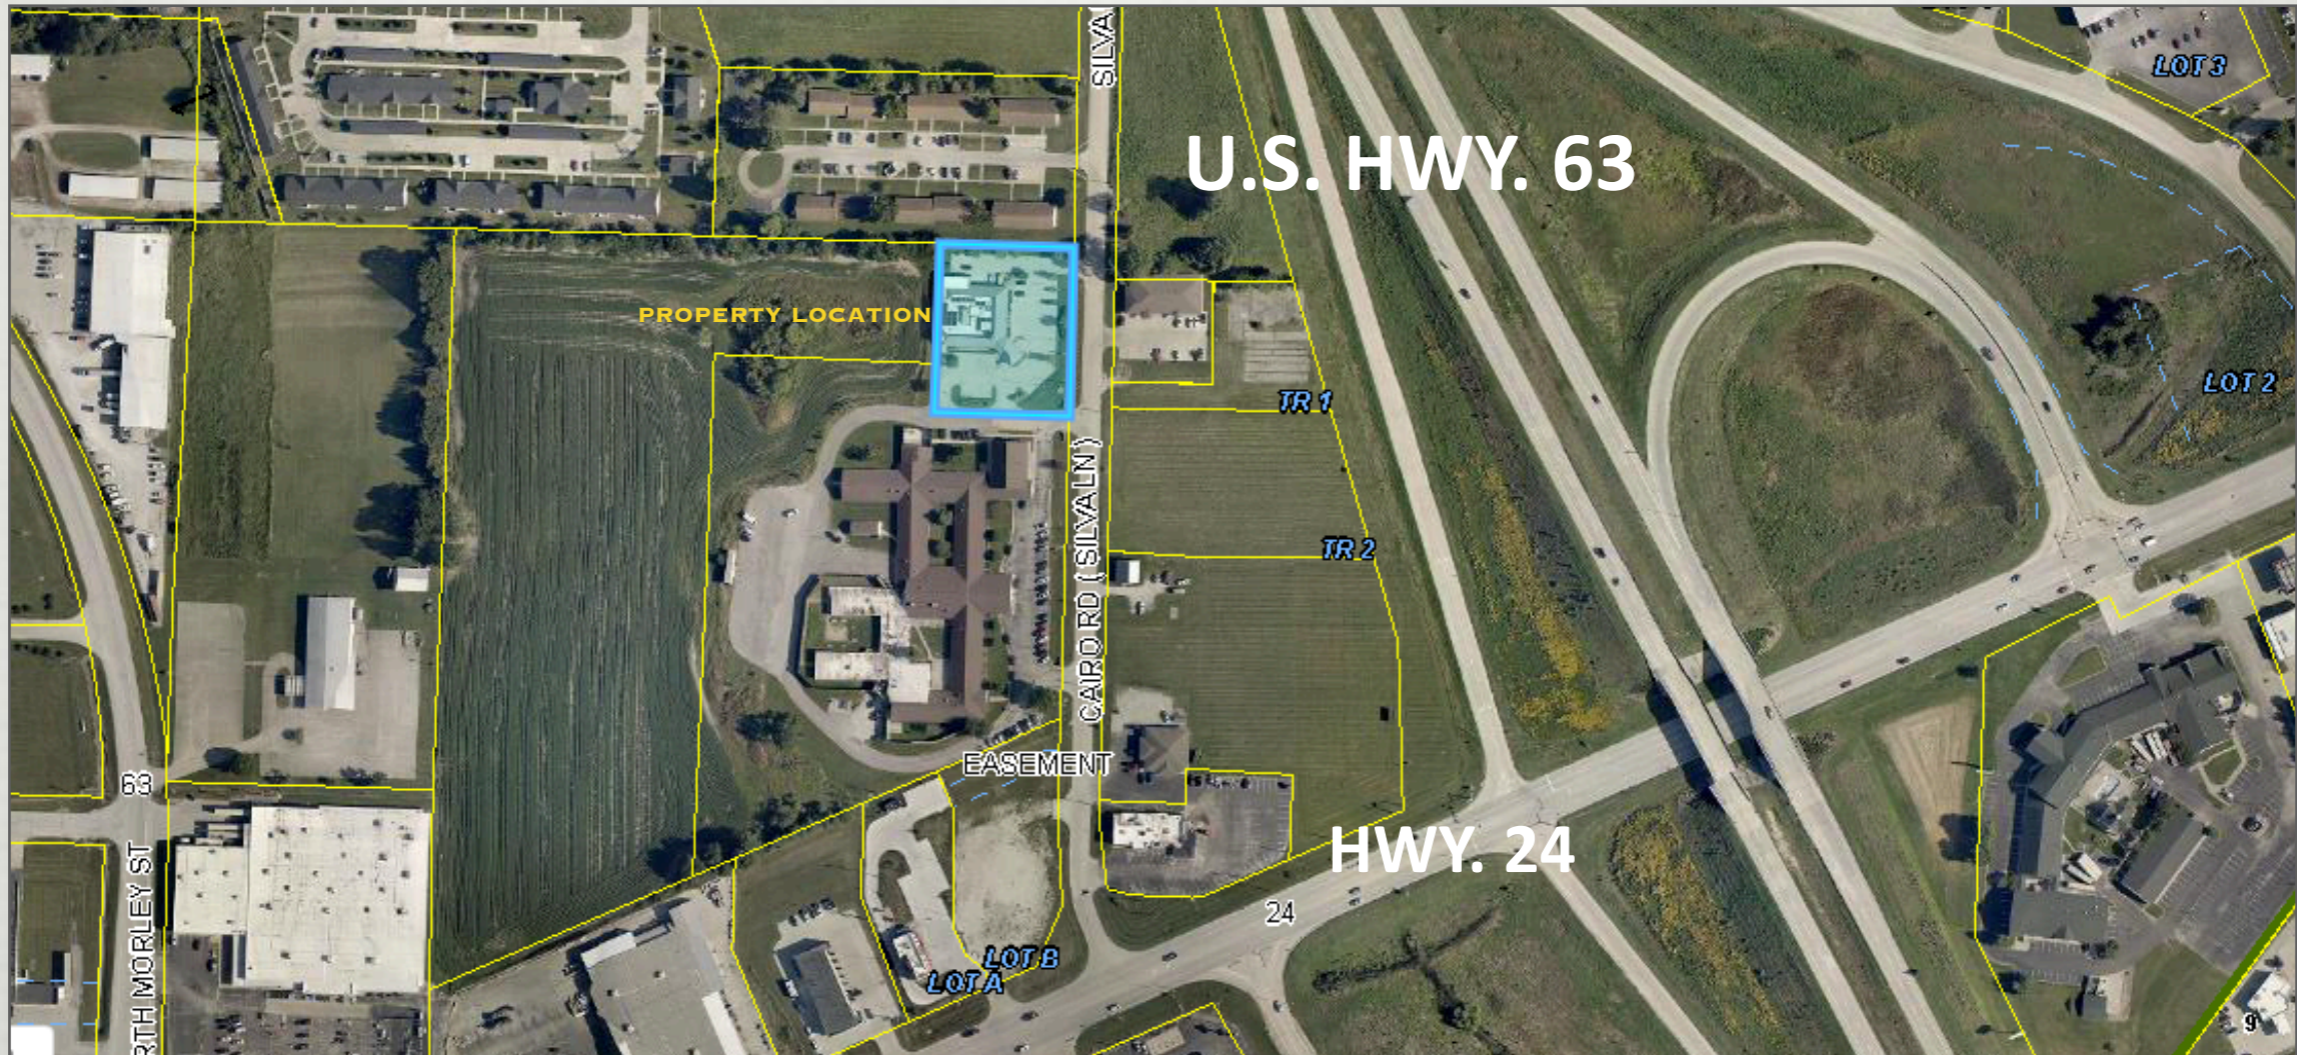

MAHER
COMMERCIAL REAL ESTATE

SITE LOCATION IN MARKET

CALL JOHN HANCOCK
573-489-5201 C
573-228-6321 O
JOHNHANCOCK33@GMAIL.COM
WWW.MAHERCRE.COM