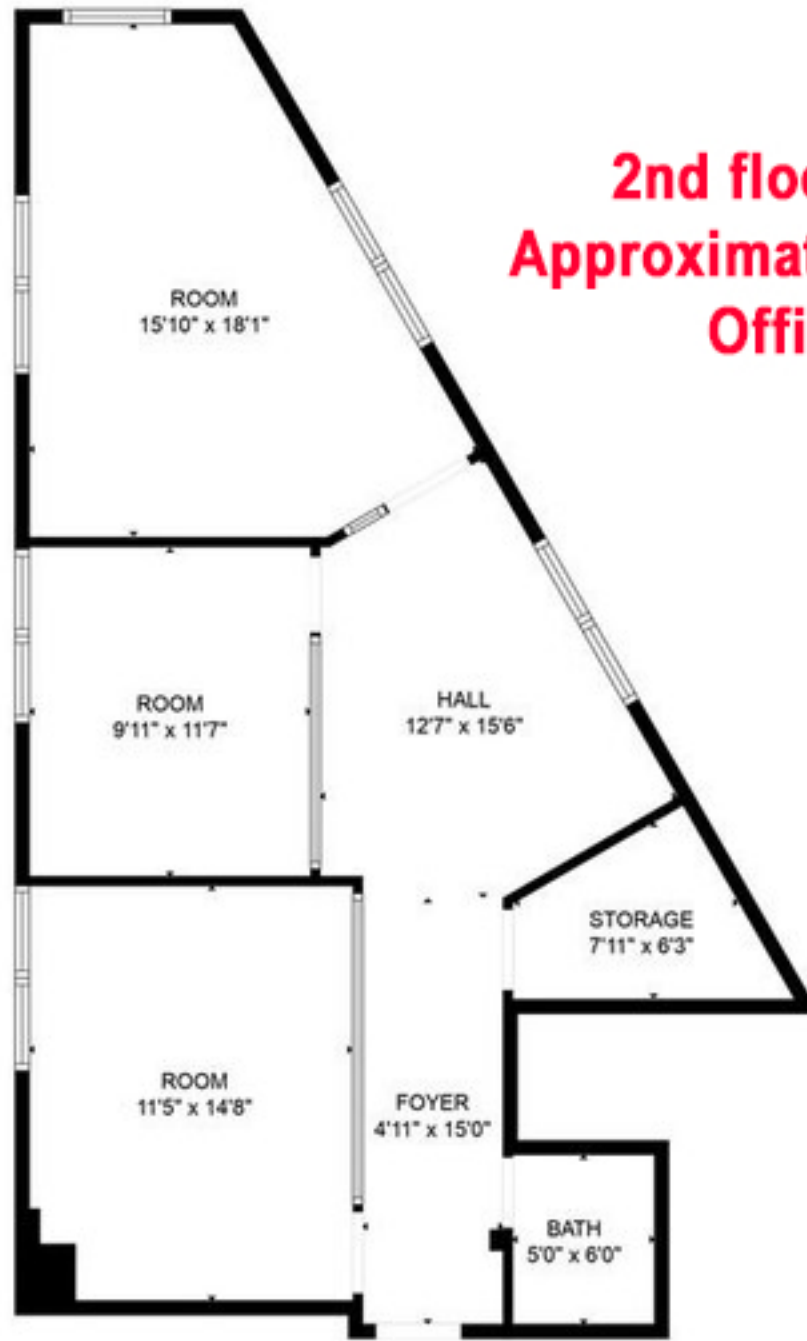

2nd floor - Suite 2-1
Approximately 1,215 sq. ft.
Office Space

25 Main St.
Goshen, NY