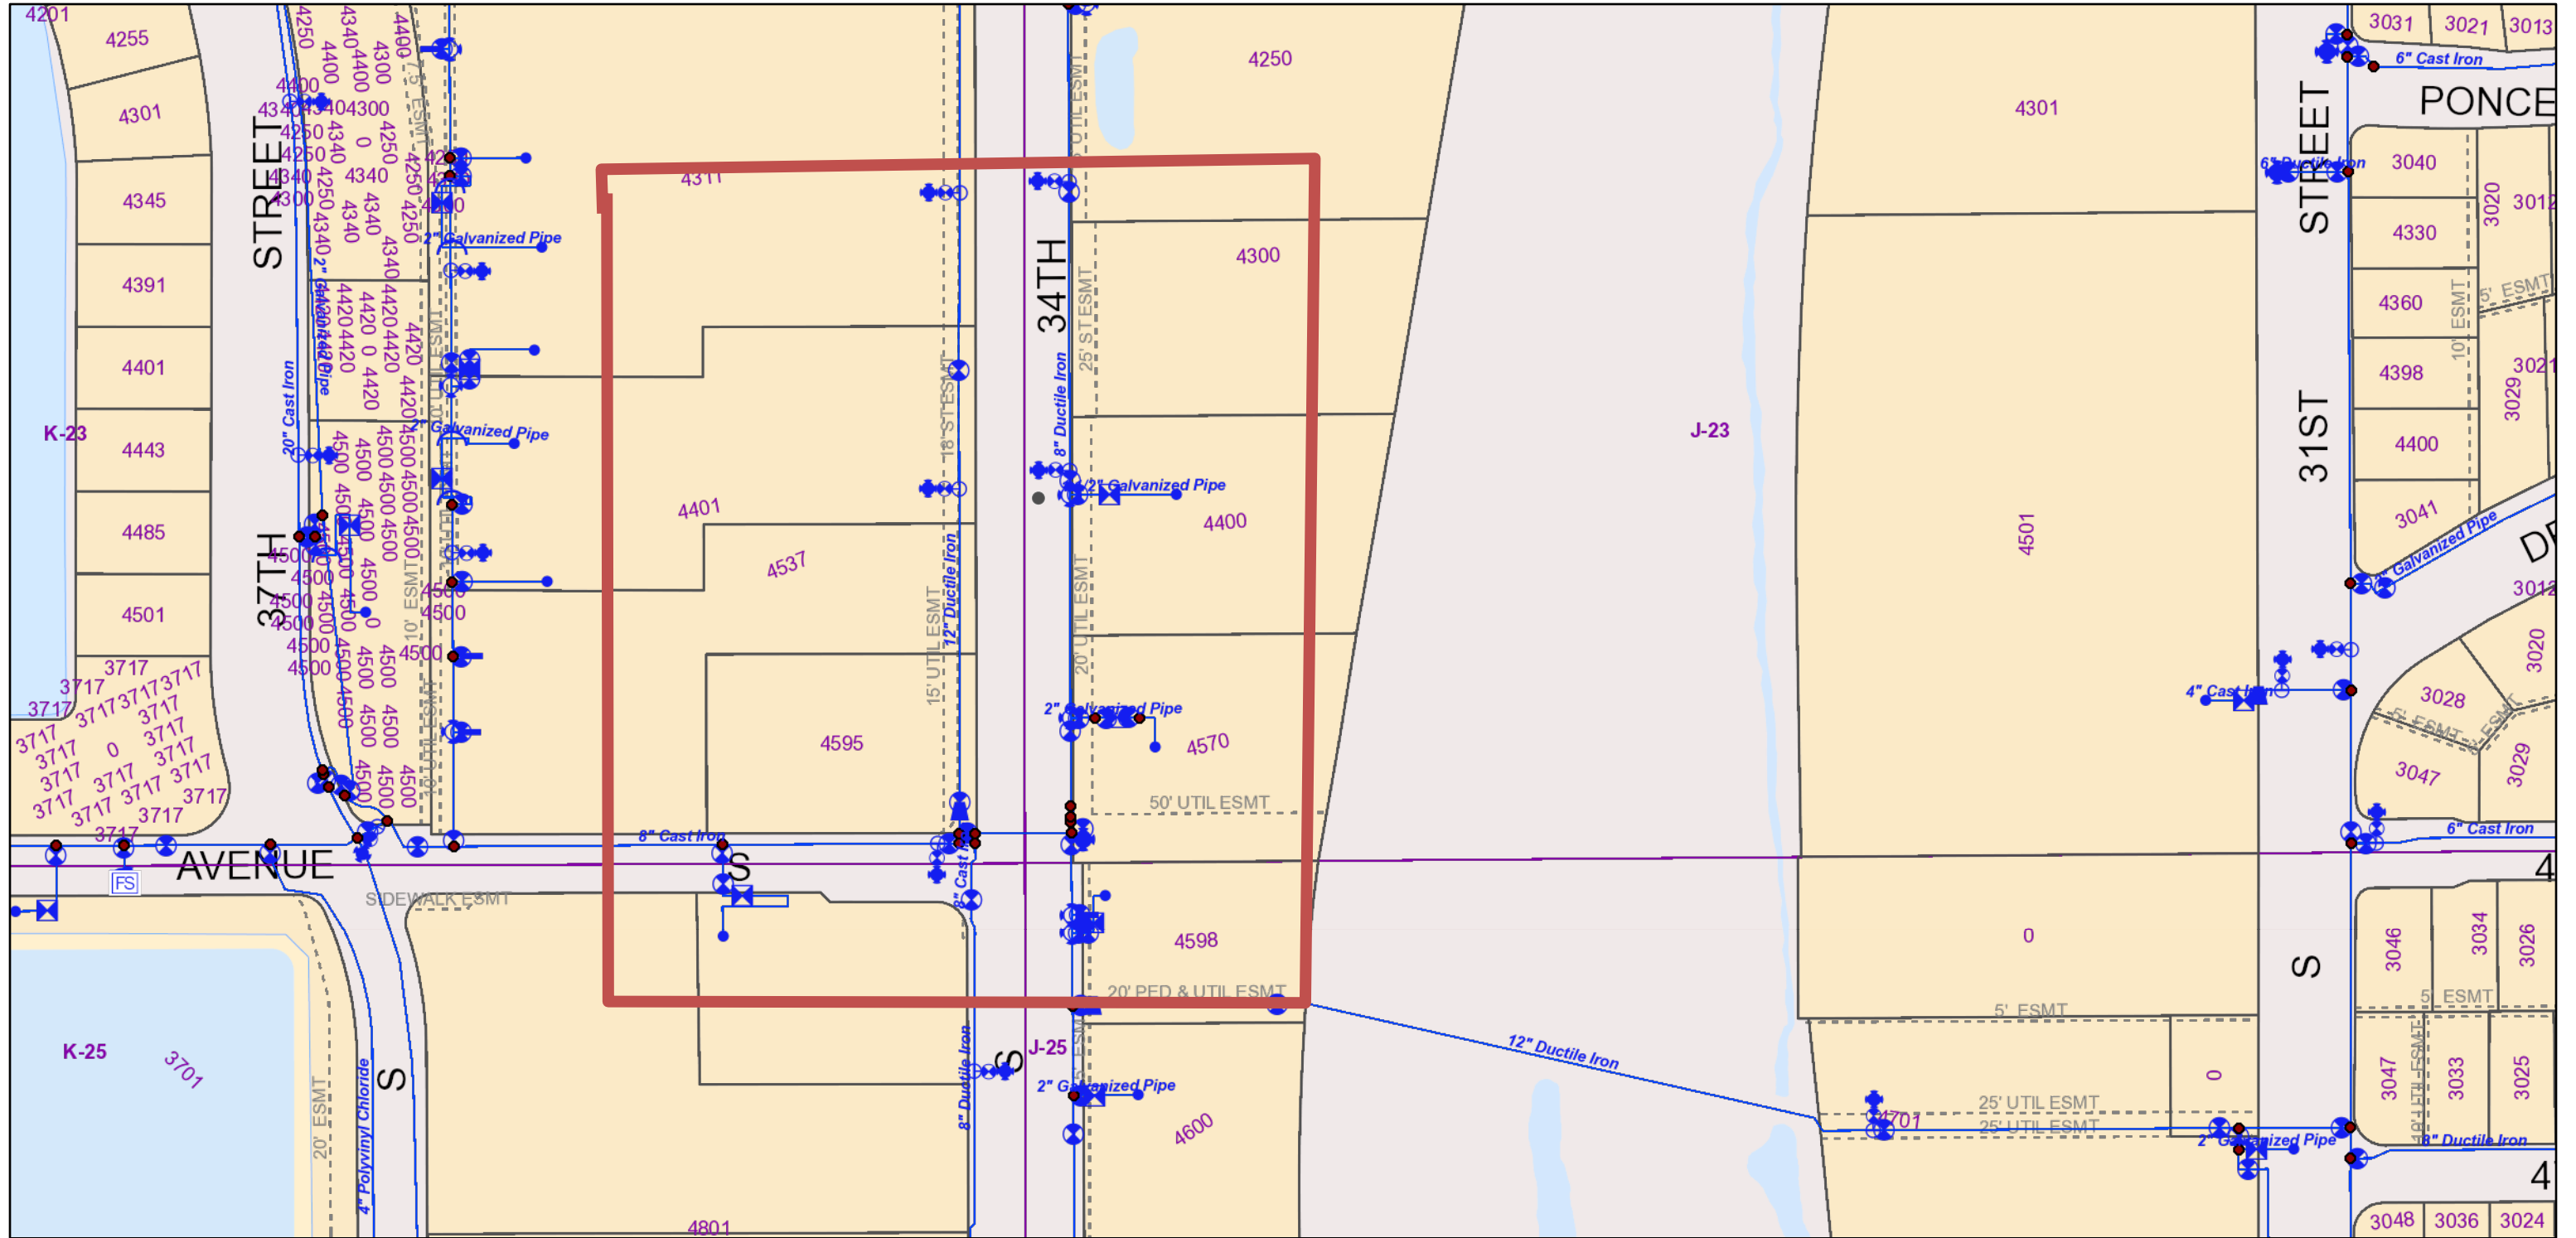

ArcGIS Web Map

2/24/2021 8:25:52 AM

- + Water Intertie
- BO Blowoff
- Potable Mains
- ◇ Check Valve
- Potable Control Valves
- Potable System Valves
- <all other values>
- <all other values>
- BO Blow Off
- Ball
- AR Air Release
- ⊗ Butterfly

1:2,236

City of St Petersburg, City of St. Petersburg, FL, City of St. Petersburg GIS