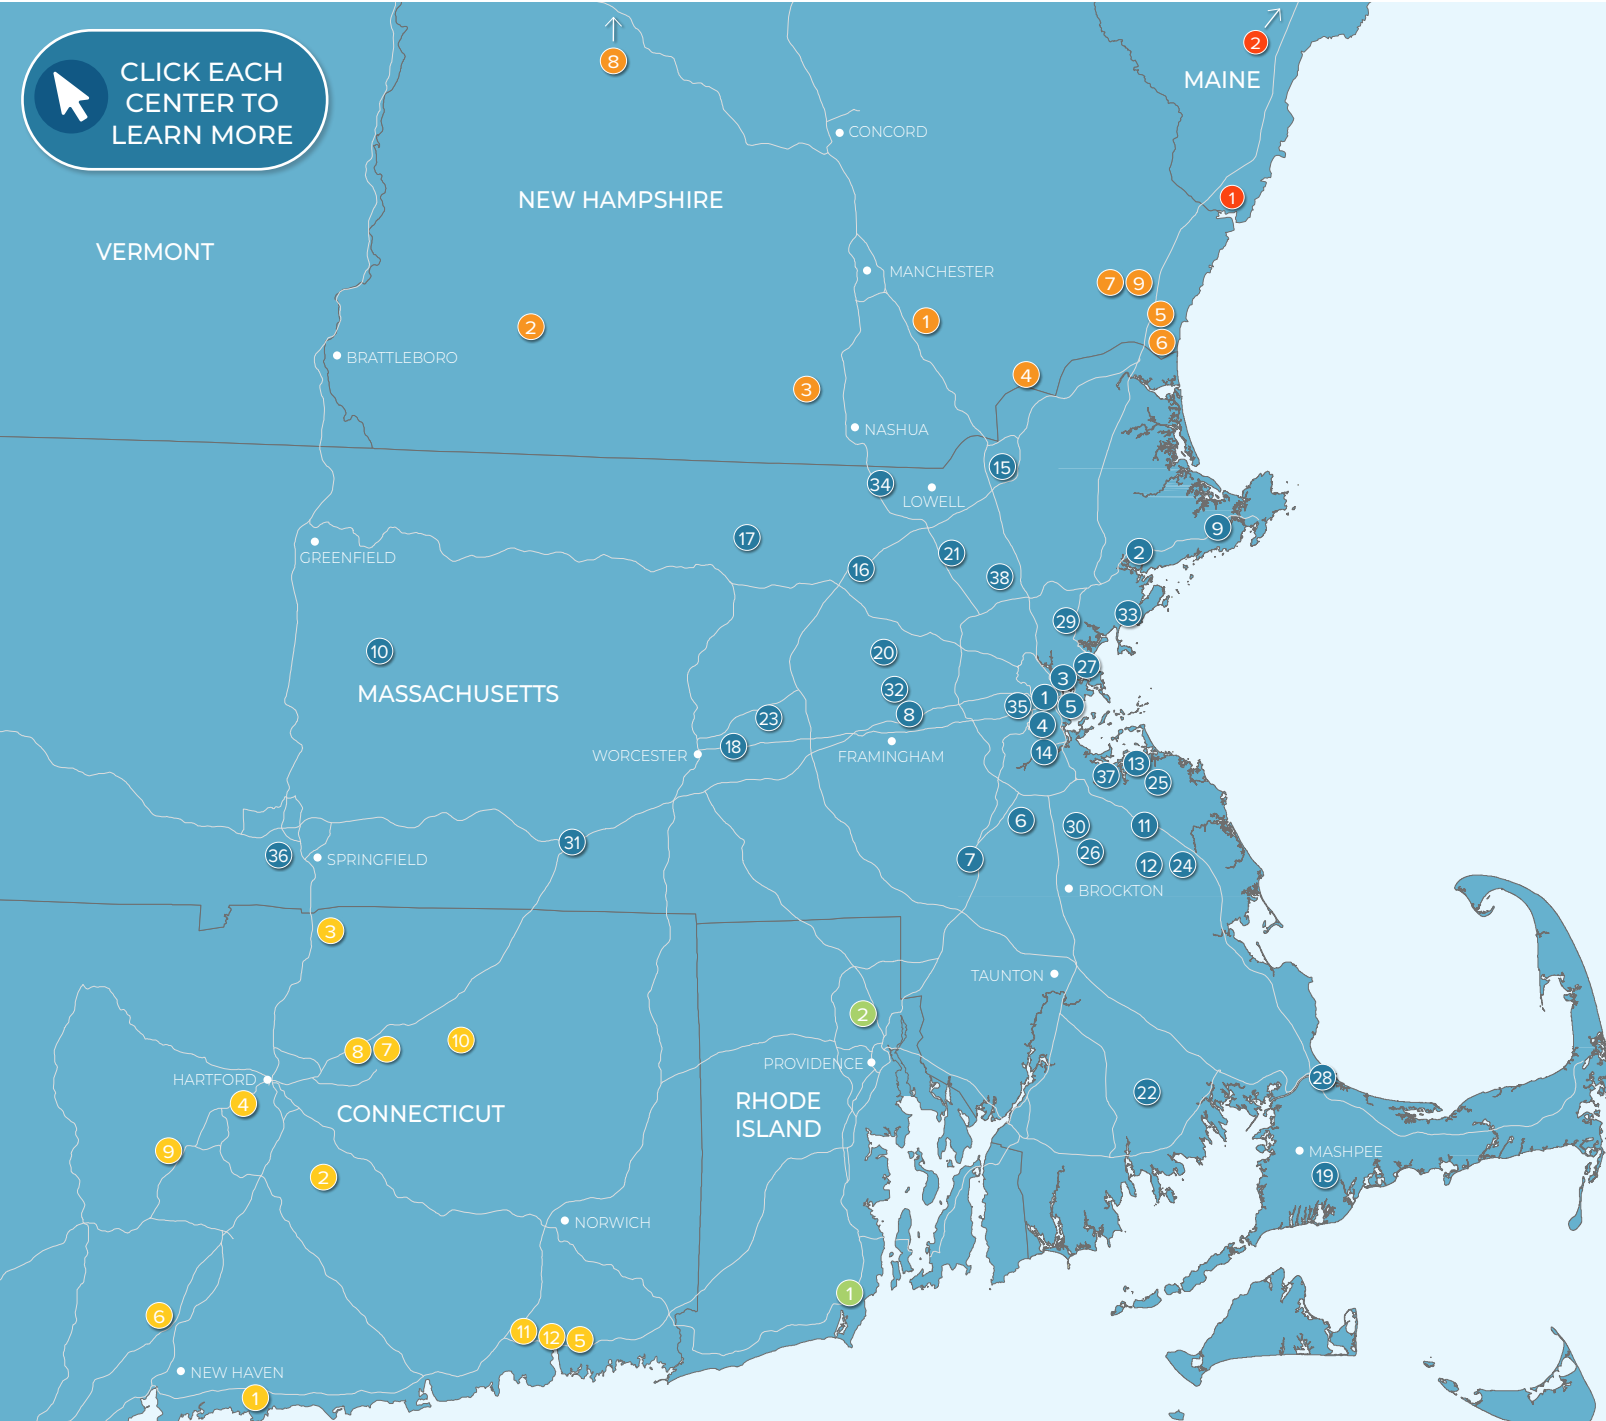

CLICK EACH CENTER TO LEARN MORE

## MASSACHUSETTS

- 1 Continuum, Allston, MA
- 2 North Shore Crossing, Beverly, MA
- 3 Avalon North Station, Boston, MA
- 4 Brigham Circle, Boston, MA
- 5 Flats on D, Boston, MA
- 6 Village Shoppes of Canton, Canton, MA
- 7 Patriot Place, Foxborough, MA
- 8 Nobscot Village, Framingham, MA
- 9 Gloucester Crossing, Gloucester, MA
- 10 Russell Street Pad Site, Hadley, MA
- 11 Hanover Crossing, Hanover, MA
- 12 Shaw's Plaza, Hanson, MA
- 13 Launch at Hingham Shipyard, Hingham, MA
- 14 Hyde Park Plaza, Hyde Park, MA
- 15 Plaza 114, Lawrence, MA
- 16 The Point, Littleton, MA
- 17 Lunenburg Crossing, Lunenburg, MA
- 18 57 Main Street, Marlborough, MA
- 19 South Cape Village, Mashpee, MA
- 20 Victory Plaza, Maynard, MA
- 21 Pad Site, North Billerica, MA
- 22 Towne Center, North Dartmouth, MA
- 23 Free Standing Restaurant, Northborough, MA
- 24 Pembroke Center Plaza, Pembroke, MA
- 25 The Grove at Plymouth, Plymouth, MA
- 26 Randolph Shopping Center, Randolph, MA
- 27 Beachmont Square at Suffolk Downs, Revere, MA
- 28 Stop & Shop Plaza, Sandwich, MA
- 29 Hilltop Avalon Saugus, Saugus, MA
- 30 Walgreens Plaza, Stoughton, MA
- 31 The Center at Hobbs Brook, Sturbridge, MA
- 32 Meadow Walk, Sudbury, MA
- 33 The Shops at Vinnin Square, Swampscott, MA
- 34 The Edge District, Tyngsborough, MA
- 35 Stop & Shop Plaza, Watertown, MA
- 36 Westfield Shops, Westfield, MA
- 37 1515 Commercial Street, Weymouth, MA
- 38 Wilmington Crossing, Wilmington, MA