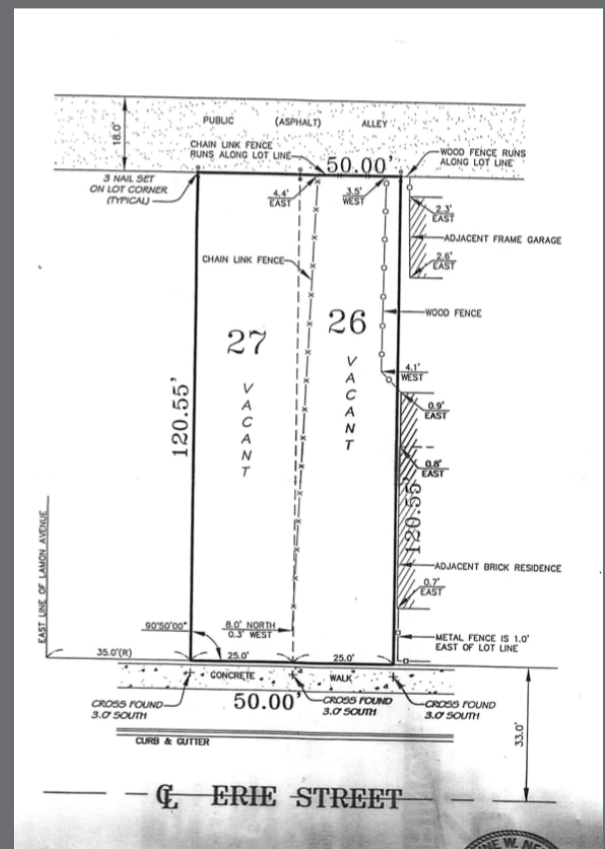

FOR SALE--CHICAGO RESIDENTIAL LOTS

1040 N. Hamlin--3100 Square Feet

4949 W. Cortez--3155 Square Feet

4112 W. Congress--3100 Square Feet

4852-54 W. Erie--6027.5 Square Feet

Please contact me for additional information on these and many other properties for sale or lease