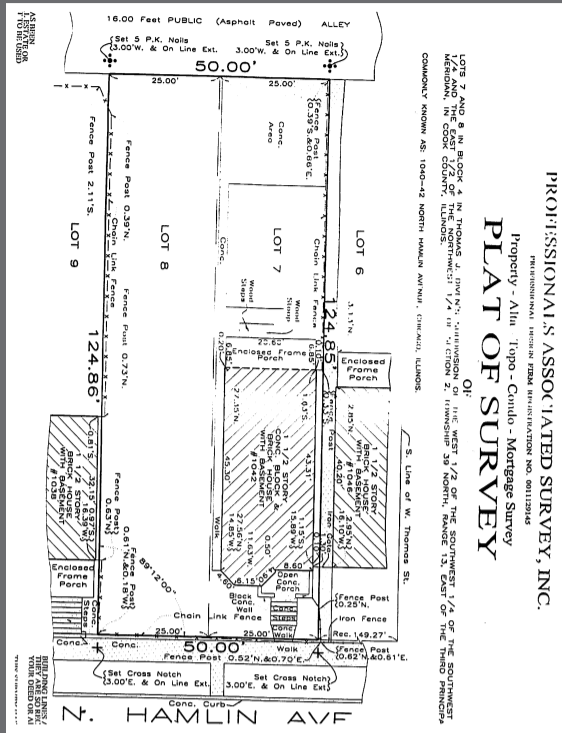

FOR SALE--CHICAGO RESIDENTIAL LOTS

1040 N. Hamlin--3100 Square Feet

4949 W. Cortez--3155 Square Feet

4112 W. Congress--3100 Square Feet

4852-54 W. Erie--6027.5 Square Feet

Please contact me for additional information on these and many other properties for sale or lease