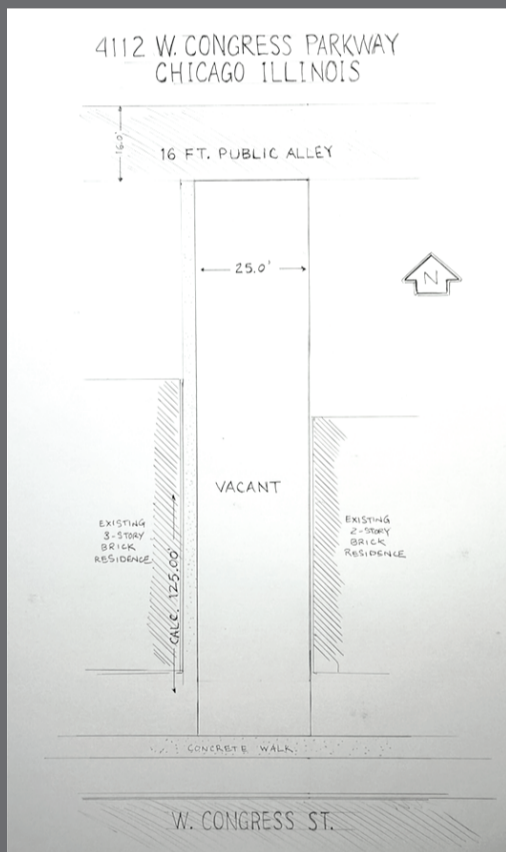

FOR SALE--CHICAGO RESIDENTIAL LOTS

1040 N. Hamlin--3100 Square Feet

4949 W. Cortez--3155 Square Feet

4112 W. Congress--3100 Square Feet

4852-54 W. Erie--6027.5 Square Feet

Please contact me for additional information on these and many other properties for sale or lease