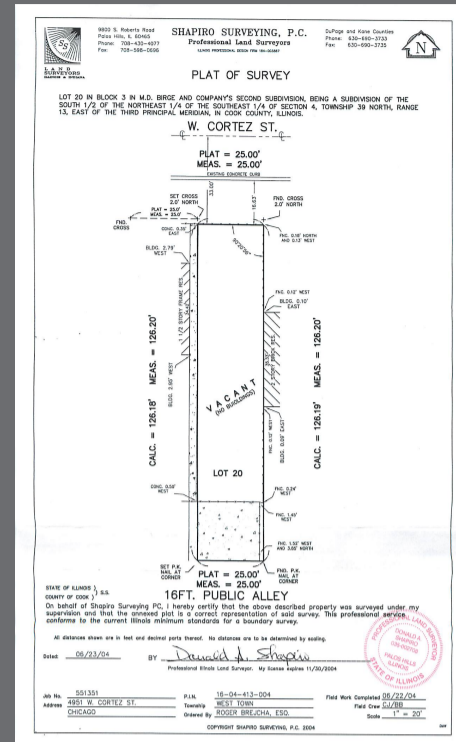

FOR SALE--CHICAGO RESIDENTIAL LOTS

1040 N. Hamlin--3100 Square Feet

4949 W. Cortez--3155 Square Feet

4112 W. Congress--3100 Square Feet

4852-54 W. Erie--6027.5 Square Feet

Please contact me for additional information on these and many other properties for sale or lease