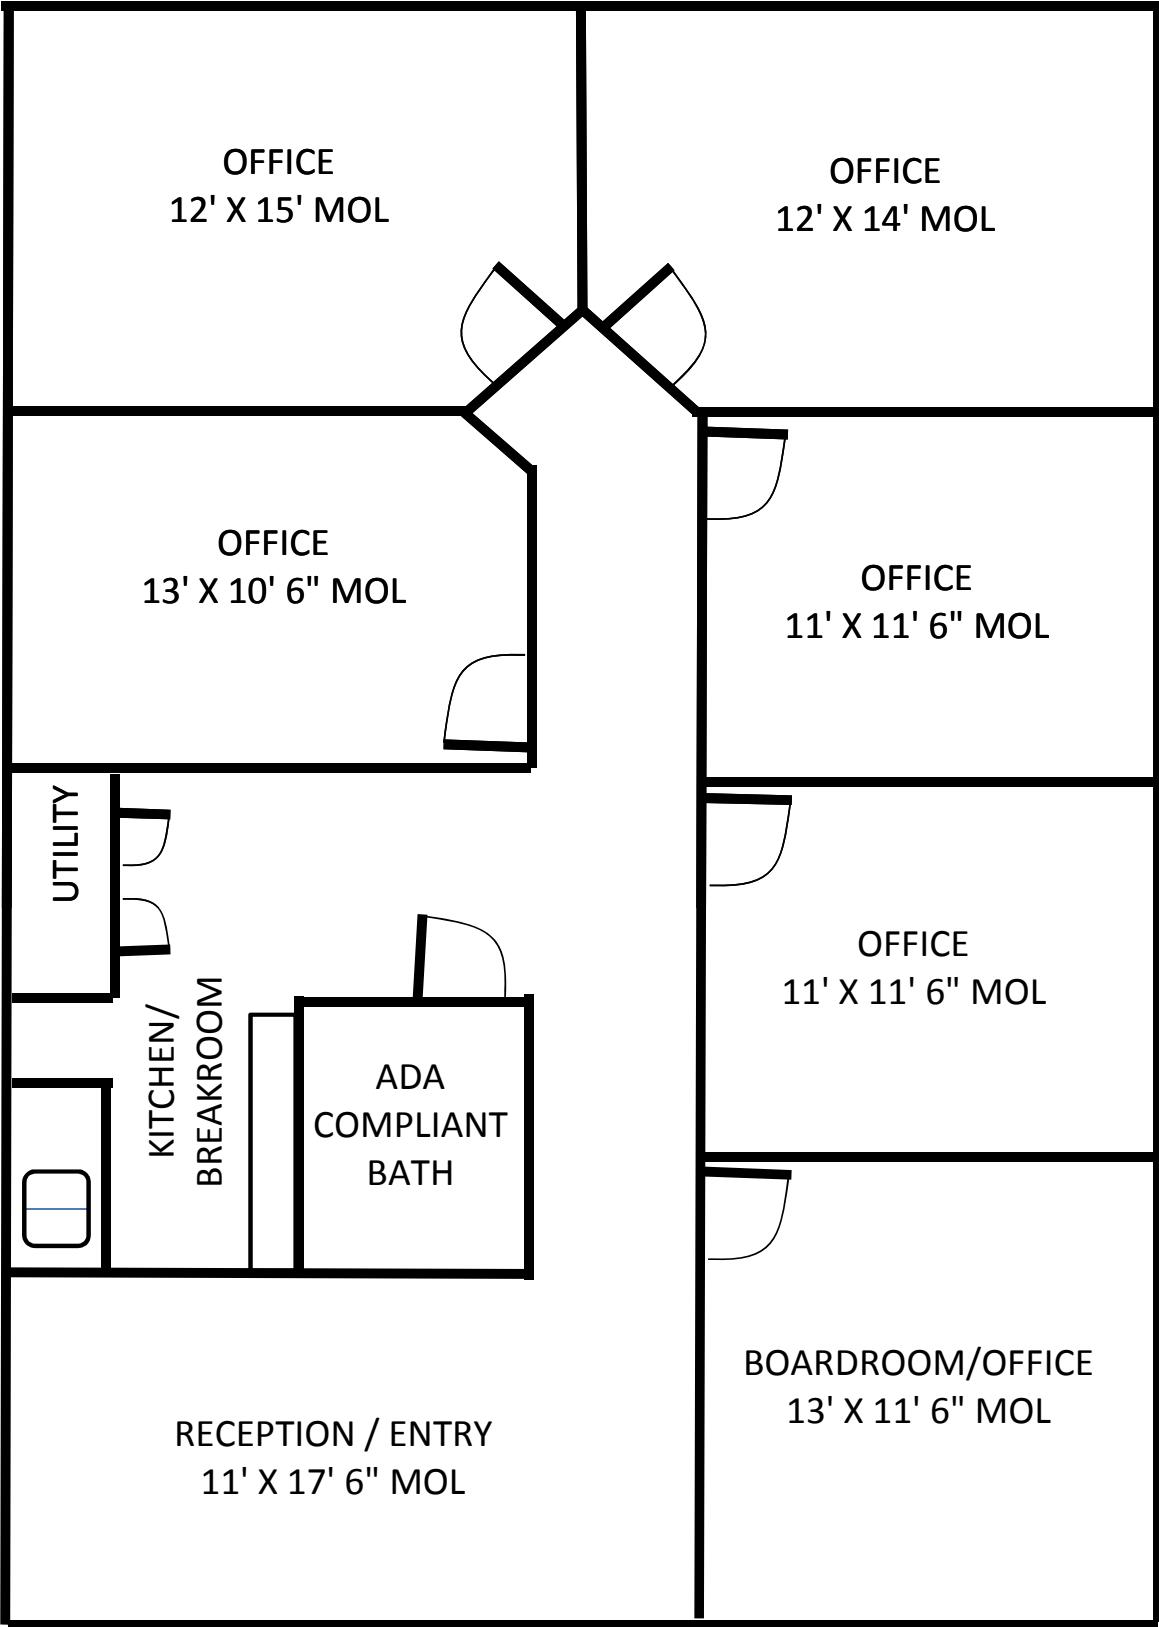

250 Crystal Grove, Lutz, FL 33548

Floor Plan, Suite 252

1,500 Rentable Square Feet

Interior Measurements Are Approximate - Drawing Not to Scale