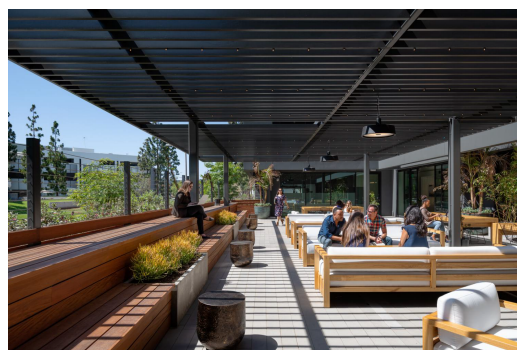

FLEXIBILITY

Our members want to choose where they work, when they work. That's why we have flexible membership options to use our workspaces full time, part time, or one day at a time.

SUPPORT

Our Community Managers are the go-to problem solvers and experience creators for our members. We also have professional cleaners and staff to keep the coffee fresh and office supplies stocked.

THE NEIGHBORHOOD

Located in the heart of Capitol Hill, less than a block from Cal Anderson Park, this workspace is surrounded by a diverse array of locally-owned coffee and breakfast spots, eclectic bars and restaurants. It is an ideal location for those seeking a better work-life balance.

GETTING THERE

Commuting is hassle-free with the convenience of the Light Rail station at Broadway and E Pine St, along with multiple nearby bus routes.

LOCAL TIPS

Here are a few of the amazing local businesses near our Capitol Hill workspace we think you'll love... Oddfellows Cafe & Bar, Momiji, Cascina Spinasse, Lost Lake Cafe & Lounge, NUE, Skillet Diner, Jimmy's on Broadway, and Kedai Makan.