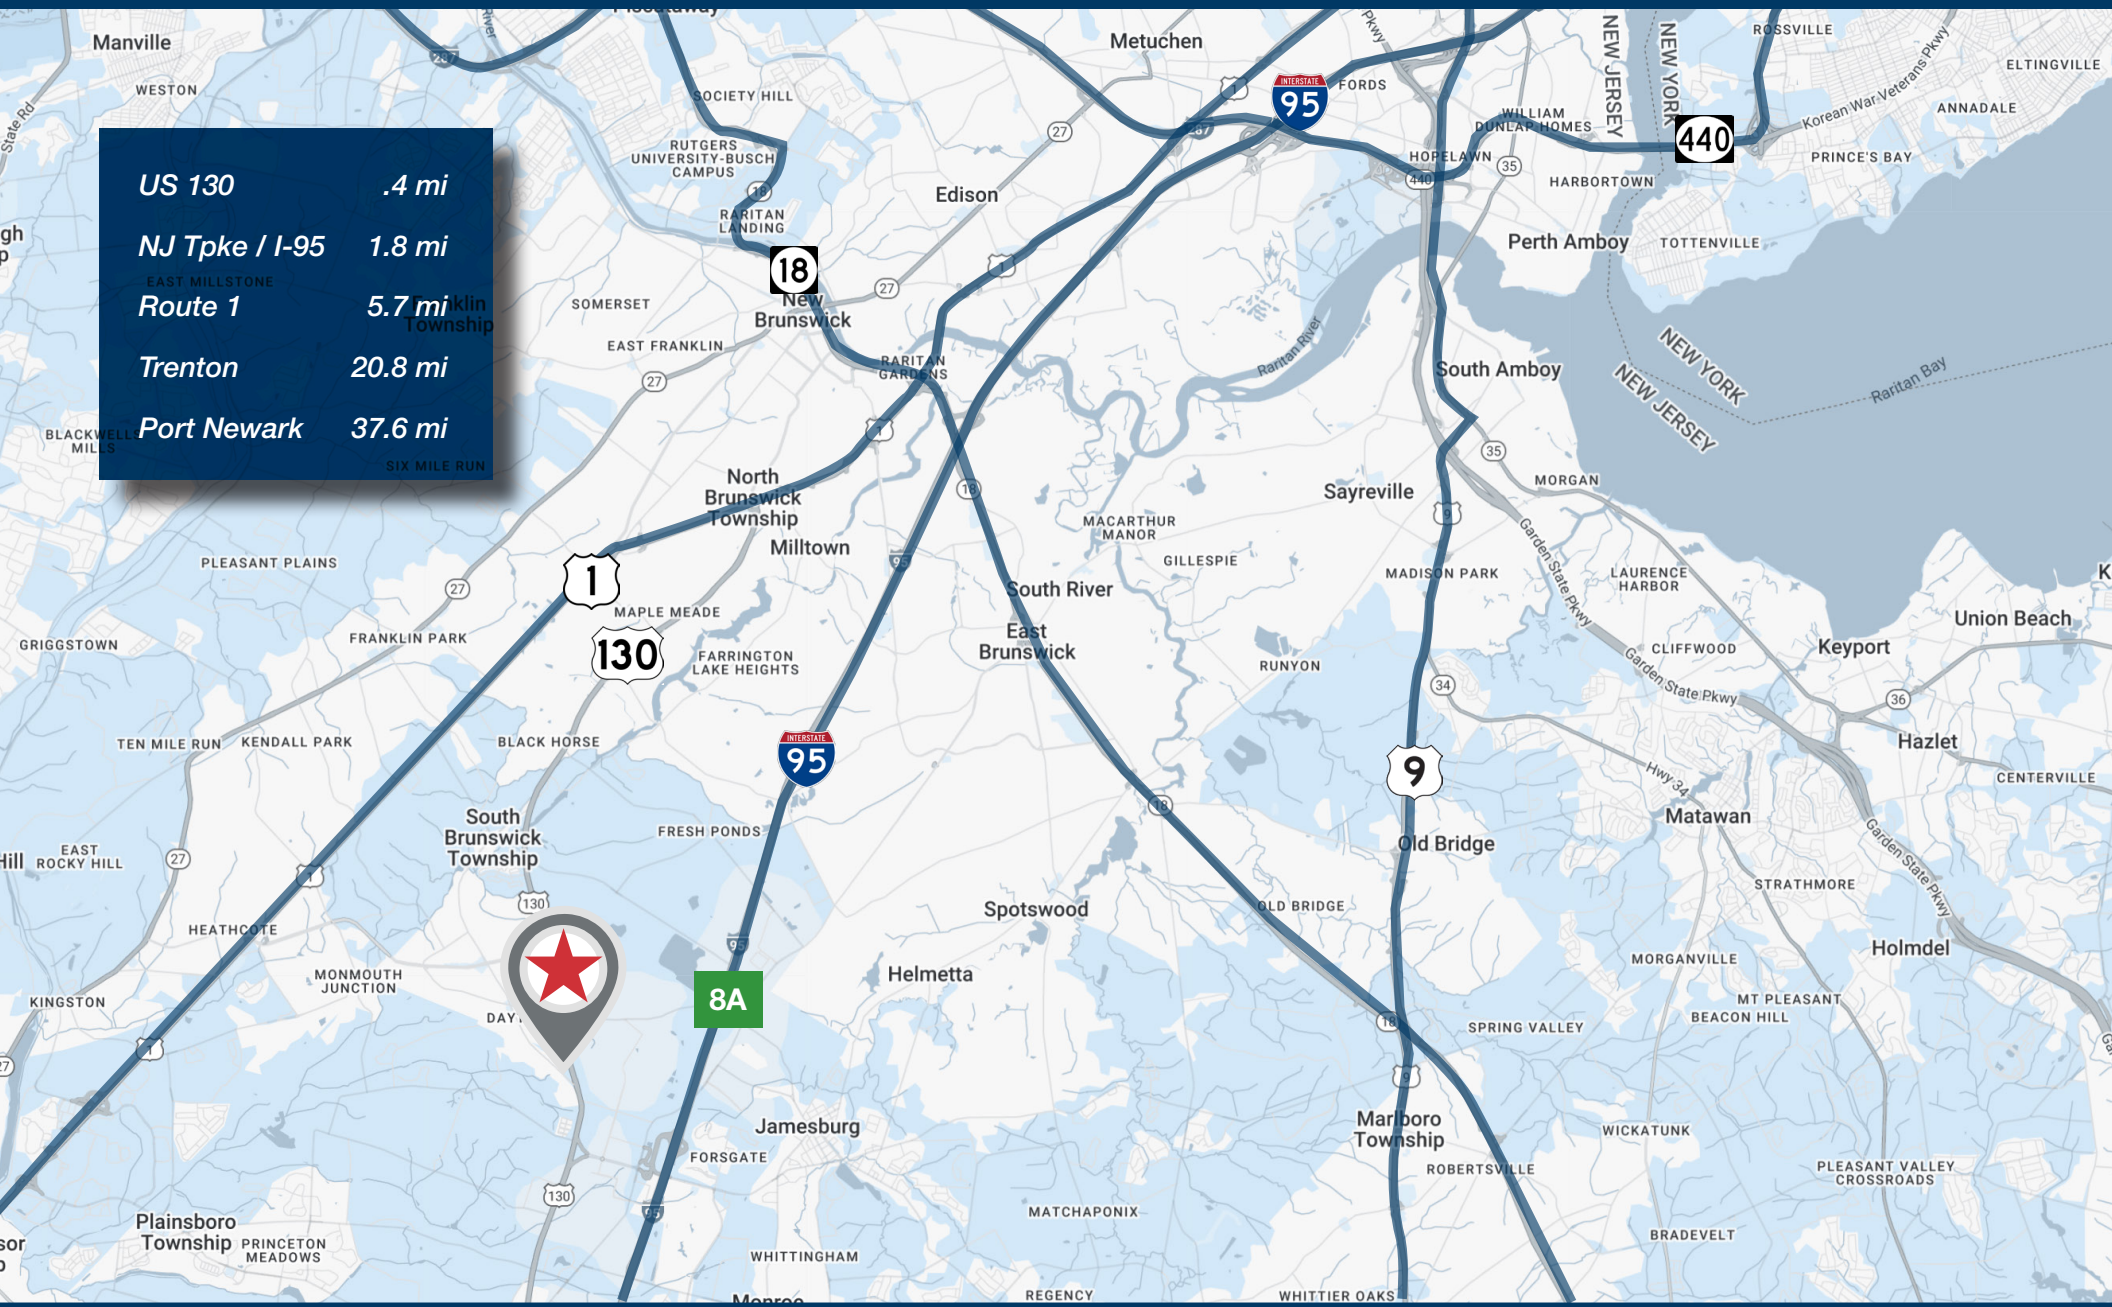

138 GEORGES ROAD DAYTON, NJ

143,280 SF FOR LEASE ON 19.23 ACRES

BUILDING OVERVIEW

138 GEORGES ROAD
DAYTON, NJ

AREA MAP

138 GEORGES ROAD DAYTON, NJ

US 130	.4 mi
NJ Tpk / I-95	1.8 mi
Route 1	5.7 mi
Trenton	20.8 mi
Port Newark	37.6 mi