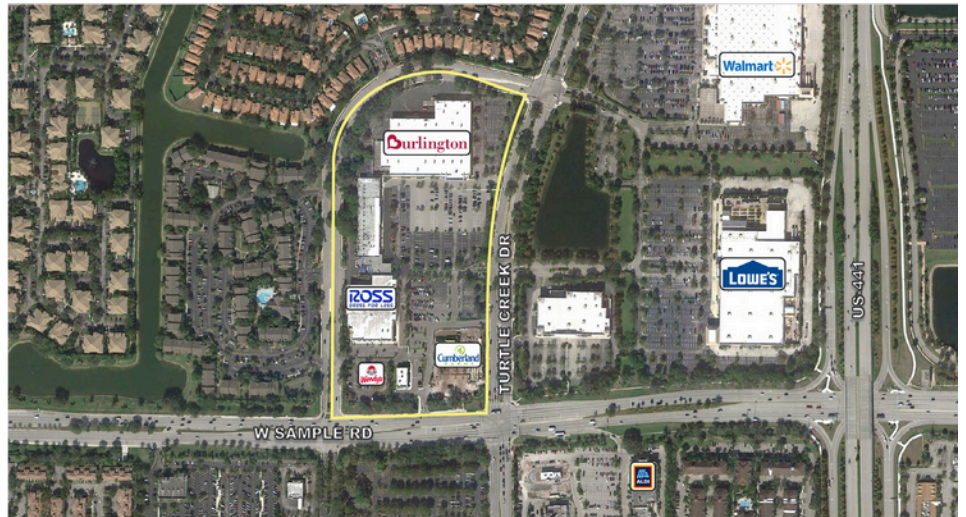

# TURTLE RUN SHOPPES

6221-6373 W Sample Road | Coral Springs, FL 33067

Latitude: 26.27565 Longitude: -80.20730

**FOR LEASE**

## PROPERTY FEATURES

GLA  
179,000± sf

VPD  
46,700 Cars Daily

Located on the NW corner of W Sample Rd & Turtle Creek Dr, Turtle Run Shoppes is anchored by Ross Dress for Less and Burlington. Co-tenants include Smoothie King, America's Best and Wendy's among others. The shopping center is surrounded by families and schools, with more than 57,000 households and 147,000 people within a three-mile radius. The center enjoys a healthy daytime population of 123,500 within 3 miles, with major employers such as Northwest Regional Hospital, Seminole Casino Coconut Creek, JM Lexus and Al Hendrickson Toyota very close by.

# TURTLE RUN SHOPPES

6221-6373 W Sample Road | Coral Springs, FL 33067

Latitude: 26.27565 Longitude: -80.20730

**FOR LEASE**

SPACE	TENANT	SF	SPACE	TENANT	SF	SPACE	TENANT	SF
6201	CUMBERLAND FARMS	N/A	6273	TOP TEN NAIL SALON	1,200	6355	ROSS DRESS FOR LESS	29,876
6221-23	LA BRASA GRILL	2,100	6279	MY SALON SUITE	6,974	6357	AMERICA'S BEST	4,000
6225	SMOOTHIE KING	1,400	6285	DANCE AT RDA	1,600	6365	AVAILABLE	1,200
6251	BURLINGTON	N/A	6287	TOBU THAI AND SUSHI	1,600	6367-73	CYCLE GEAR	5,780
6261	MIMA'S CUBAN CAFÉ	1,200	6289	BOARD AND BRUSH	1,200	6375	WENDY'S	N/A
6263-65	AVAILABLE	3,200	6291	MOORE FIRE GRILL	2,000			
6267	CORAL SPRINGS FAMILY DENTISTRY	1,235	6295	US POSTAL SERVICE	3,200			
6269	CHIROCARE OF FLORIDA	1,565	6315	OXFORD ACADEMY PRE-SCHOOL	5,233			
6271	GOGI SALON	1,200	6325	THE SHED	3,560			