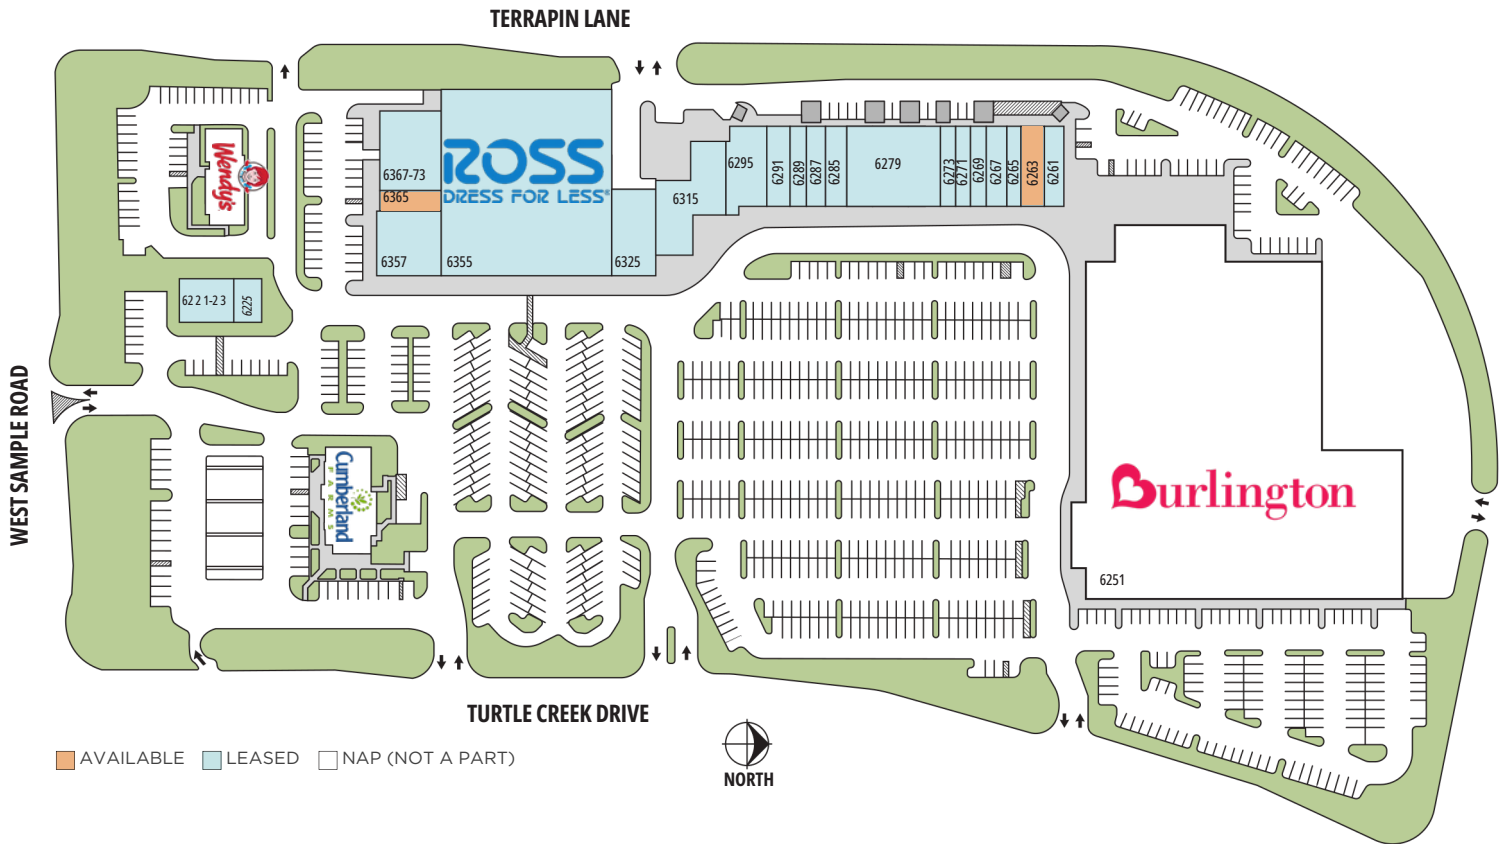

# TURTLE RUN SHOPPES

6221-6373 W Sample Road | Coral Springs, FL 33067

Latitude: 26.27565 Longitude: -80.20730

**FOR LEASE**

## PROPERTY FEATURES

GLA  
179,000± sf

VPD  
46,700 Cars Daily

Located on the NW corner of W Sample Rd & Turtle Creek Dr, Turtle Run Shoppes is anchored by Ross Dress for Less and Burlington. Co-tenants include Smoothie King, America's Best and Wendy's among others. The shopping center is surrounded by families and schools, with more than 57,000 households and 147,000 people within a three-mile radius. The center enjoys a healthy daytime population of 123,500 within 3 miles, with major employers such as Northwest Regional Hospital, Seminole Casino Coconut Creek, JM Lexus and Al Hendrickson Toyota very close by.

# TURTLE RUN SHOPPES

6221-6373 W Sample Road | Coral Springs, FL 33067

Latitude: 26.27565 Longitude: -80.20730

**FOR LEASE**

SPACE	TENANT	SF	SPACE	TENANT	SF	SPACE	TENANT	SF
6201	CUMBERLAND FARMS	N/A	6273	TOP TEN NAIL SALON	1,200	6355	ROSS DRESS FOR LESS	29,876
6221-23	LA BRASA GRILL	2,100	6279	MY SALON SUITE	6,974	6357	AMERICA'S BEST	4,000
6225	SMOOTHIE KING	1,400	6285	DANCE AT RDA	1,600	6365	AVAILABLE	1,200
6251	BURLINGTON	N/A	6287	TOBU THAI AND SUSHI	1,600	6367-73	CYCLE GEAR	5,780
6261	MIMA'S CUBAN CAFÉ	1,200	6289	BOARD AND BRUSH	1,200	6375	WENDY'S	N/A
6263-65	AVAILABLE	3,200	6291	MOORE FIRE GRILL	2,000			
6267	CORAL SPRINGS FAMILY DENTISTRY	1,235	6295	US POSTAL SERVICE	3,200			
6269	CHIROCARE OF FLORIDA	1,565	6315	OXFORD ACADEMY PRE-SCHOOL	5,233			
6271	GOGI SALON	1,200	6325	THE SHED	3,560			