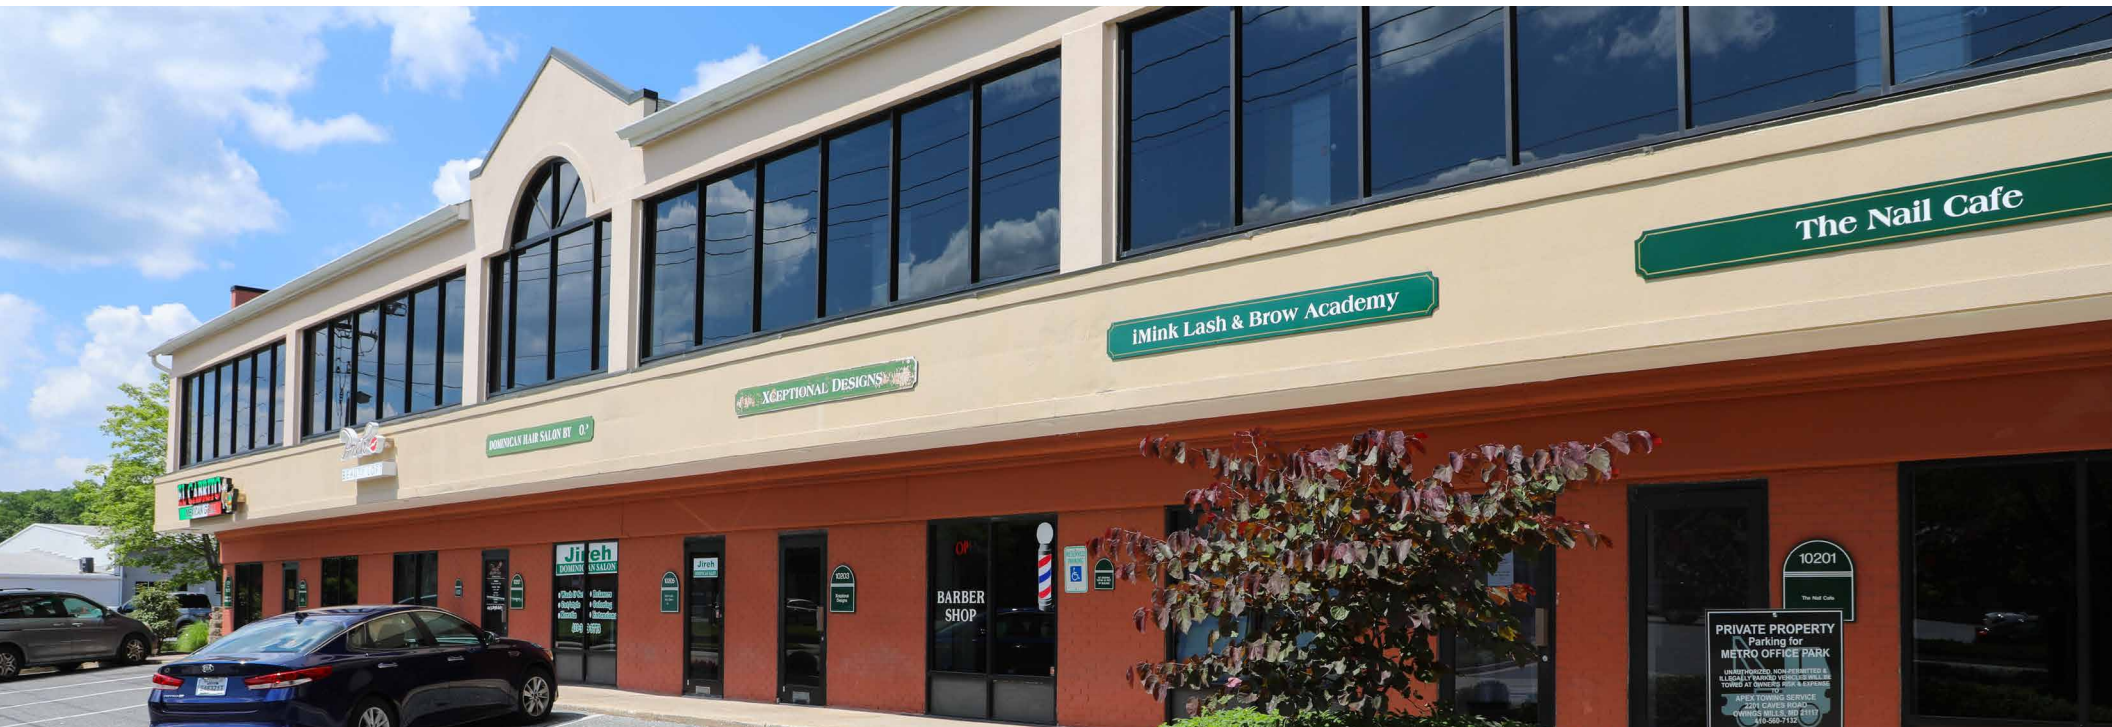

# SOUTH DOLFIELD

## RETAIL SPACE

10201-10209 South Dolfield Road, Owings Mills, MD 21117

**DAVID S. BROWN**  
ENTERPRISES, LTD.

### PROPERTY FEATURES:

- Individual powder room, and HVAC system in each space
- Walking distance to Metro Centre at Owings Mills and Foundry Row
- Each suite has an entrance directly at ground level to a parking lot
- Located next to 100 Painters Mill Class A Office Building
- Prime location at the corner of South Dolfield Road and Painters Mill Road