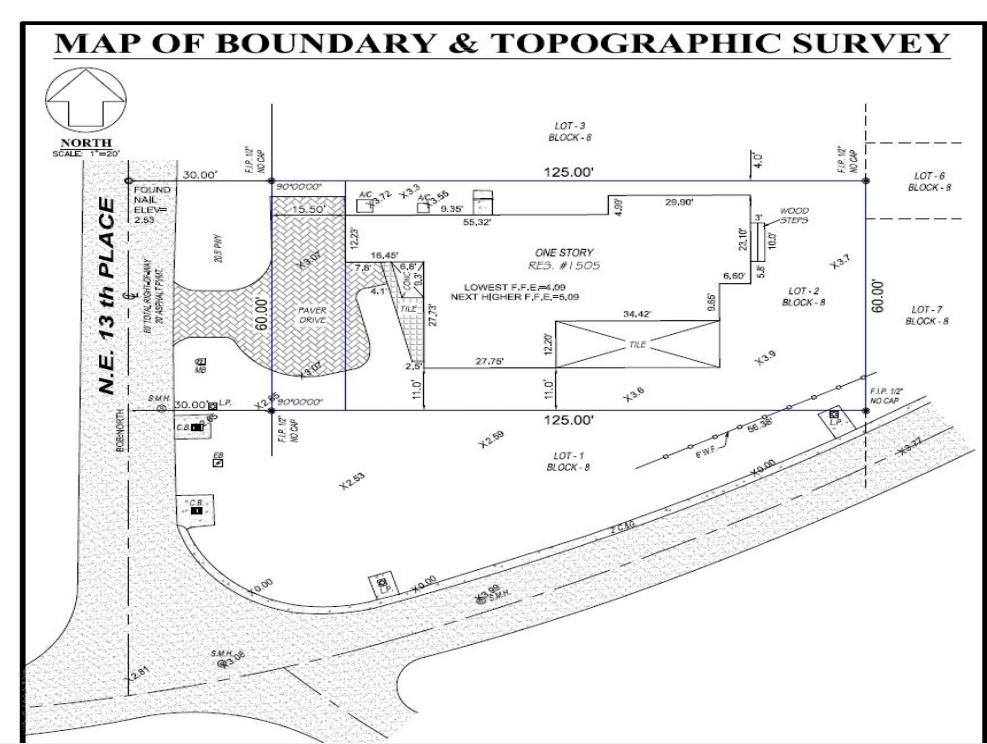

& 1511 NE 13 PI MIAMI BEACH, DOUBLE LOT!

1505 NE 13th Pl, Miami Beach, FL 33139

Property Photos

1505