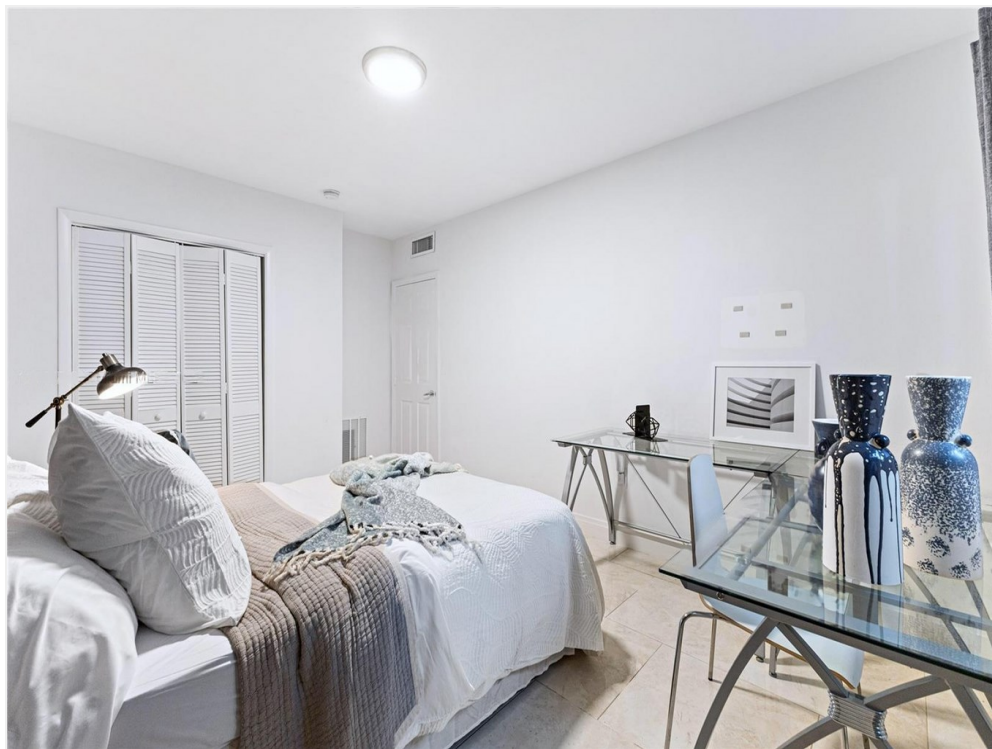

& 1511 NE 13 PI MIAMI BEACH, DOUBLE LOT!

1505 NE 13th Pl, Miami Beach, FL 33139

Property Photos

image-zTzsO8-lv-transformed