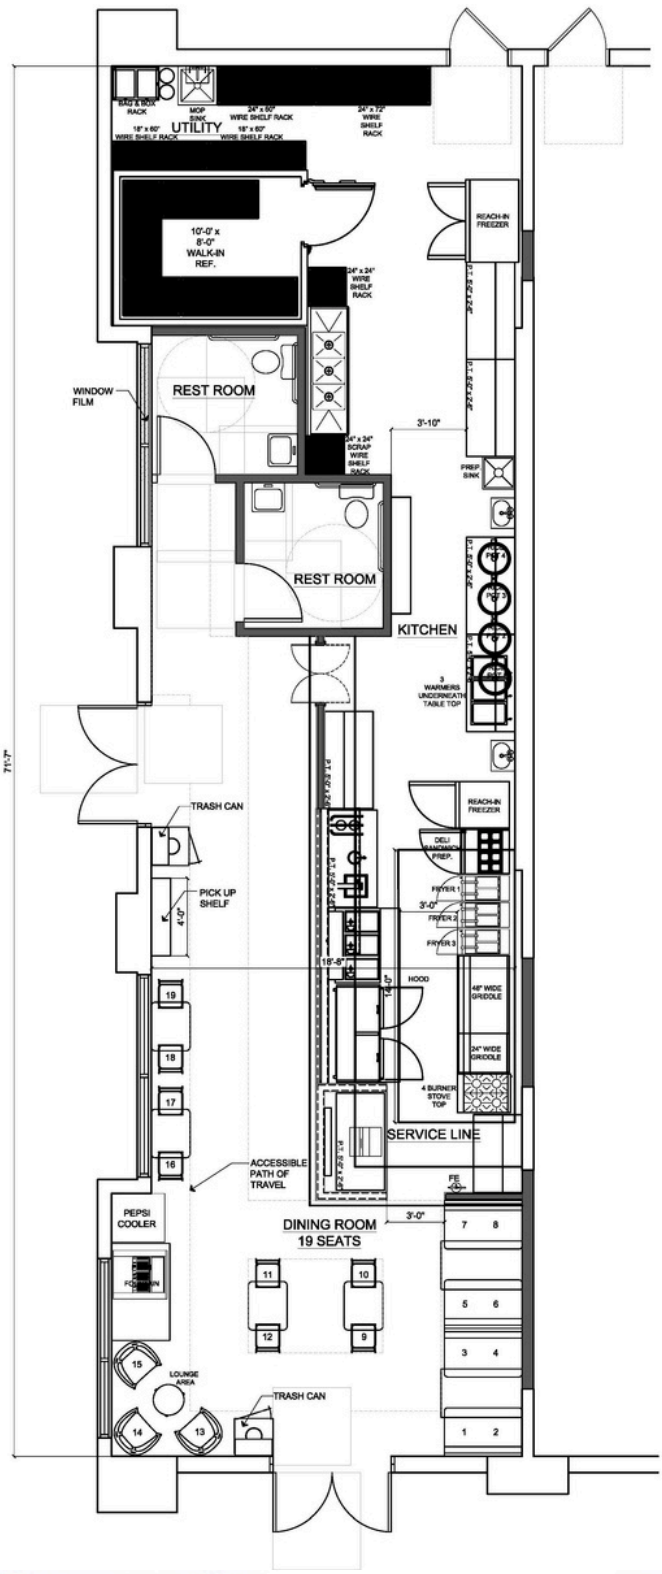

LEASE INFORMATION

SUITE	SIZE	BASE RENT PSF/YR	EST. 2026 CAM PSF/YR	EST. MONTHLY TOTAL	AVAILABILITY
A1 2nd Gen Restaurant	1,546 SF	\$45 PSF NNN	\$18.18	\$8,139.69	7/01/2026
A2	1,470 SF	\$33 PSF NNN	\$18.18	\$6,269.55	IMMEDIATELY

SUITE A1
1,546 SF
2nd Gen Restaurant

SUITE A2
1,470 SF

SUBJECT PROPERTY

NAPLES BLVD

AIRPORT-PULLING RD.

PINE RIDGE RD.

COSTCO
.COM

STAPLES
BEST BUY