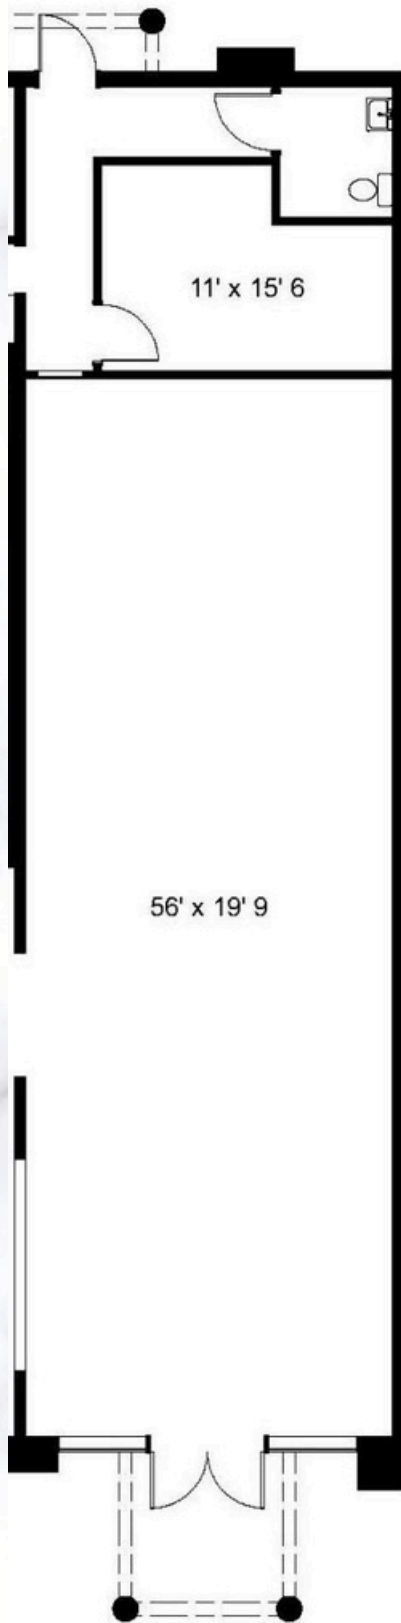

LEASE INFORMATION

SUITE	SIZE	BASE RENT PSF/YR	EST. 2026 CAM PSF/YR	EST. MONTHLY TOTAL	AVAILABILITY
A1 2nd Gen Restaurant	1,546 SF	\$45 PSF NNN	\$18.18	\$8,139.69	7/01/2026
A2	1,470 SF	\$33 PSF NNN	\$18.18	\$6,269.55	IMMEDIATELY

SUITE A1
1,546 SF
2nd Gen Restaurant

SUITE A2
1,470 SF

SUBJECT PROPERTY

NAPLES BLVD

AIRPORT-PULLING RD.

PINE RIDGE RD.

COSTCO
.COM

STAPLES
BEST BUY