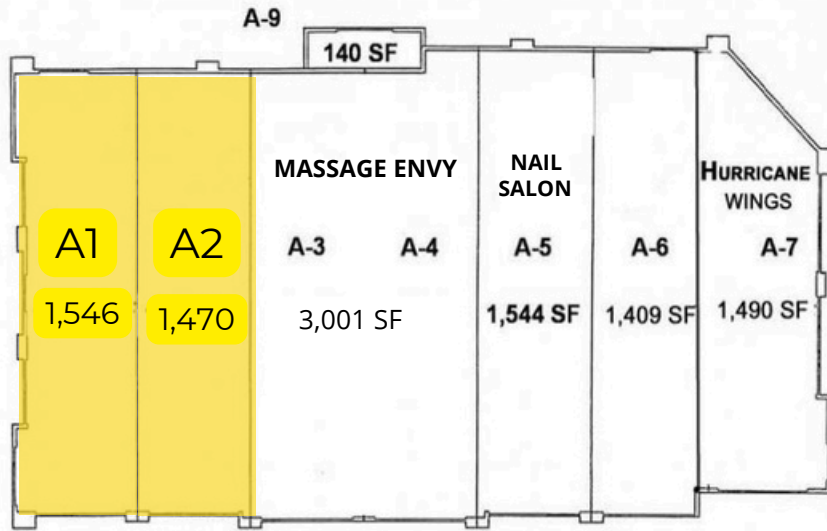

LEASE INFORMATION

SUITE	SIZE	BASE RENT PSF/YR	EST. 2026 CAM PSF/YR	EST. MONTHLY TOTAL	AVAILABILITY
A1 2nd Gen Restaurant	1,546 SF	\$45 PSF NNN	\$18.18	\$8,139.69	7/01/2026
A2	1,470 SF	\$33 PSF NNN	\$18.18	\$6,269.55	IMMEDIATELY

SUITE A1
1,546 SF
2nd Gen Restaurant

SUITE A2
1,470 SF

SUBJECT PROPERTY

NAPLES BLVD

AIRPORT-PULLING RD.

PINE RIDGE RD.

COSTCO
.COM

STAPLES
BEST BUY