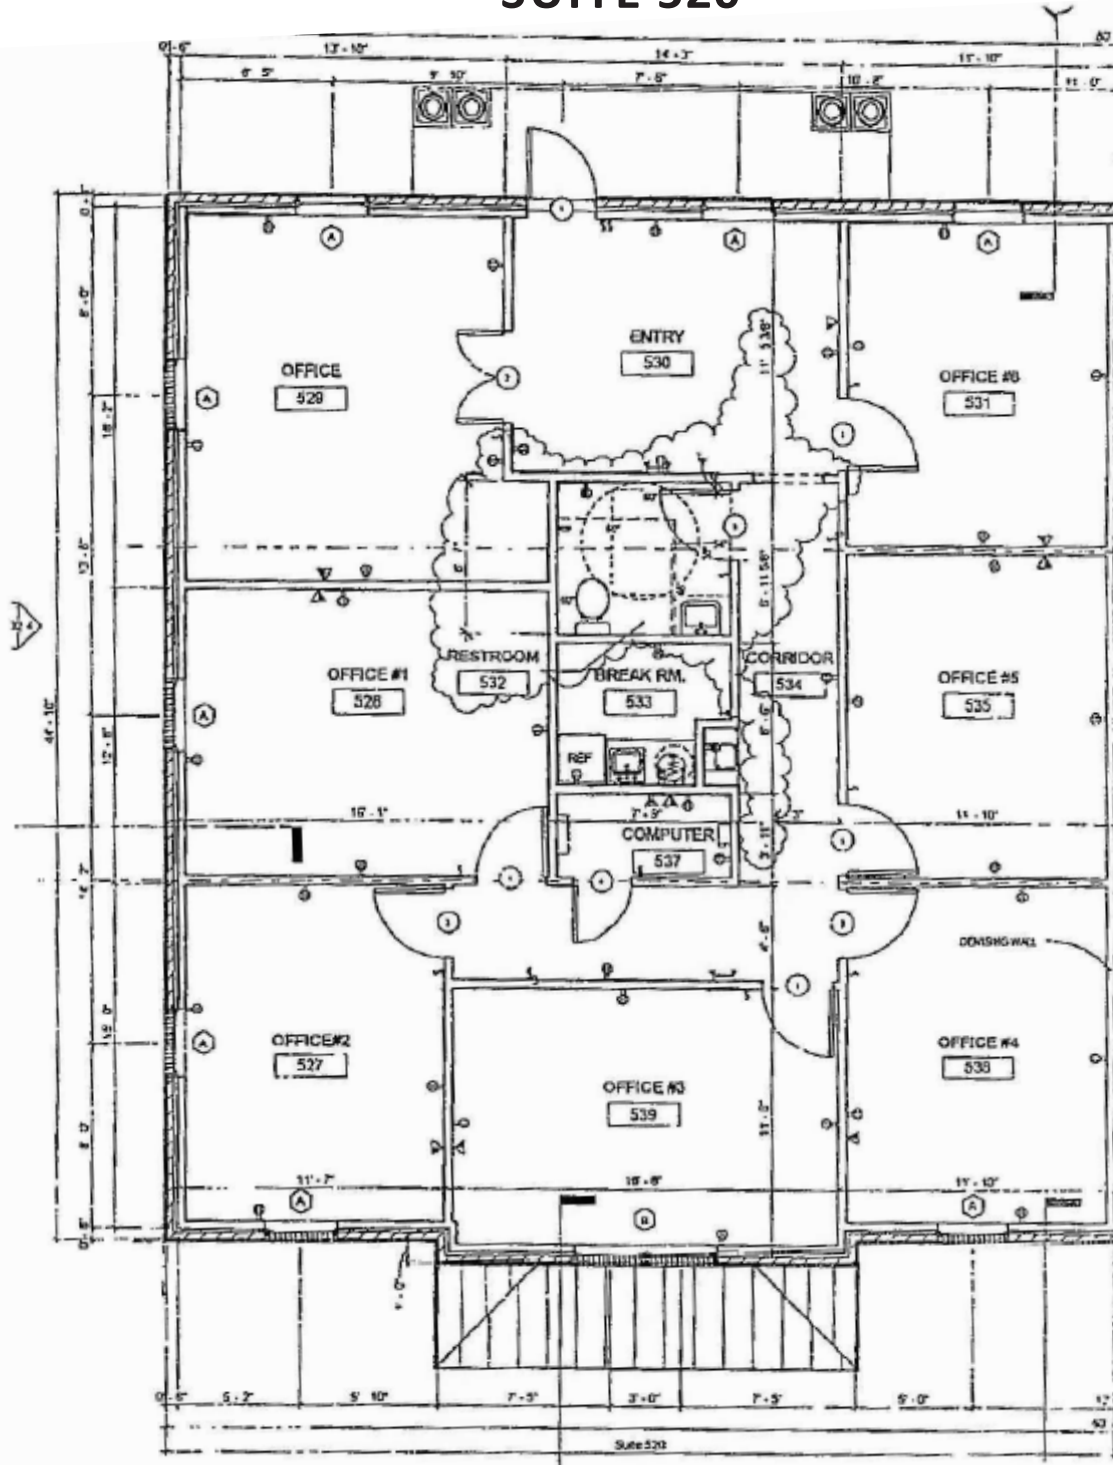

± 1,875 SF OFFICE SUITE

Kennesaw, Georgia

SUITE 520

JARED DALEY
Commercial Real Estate Advisor
404-876-1640 x 111
Jared@BullRealty.com

MEGAN DALEY
Commercial Real Estate Advisor
404-876-1640 x 153
Megan@BullRealty.com

ANGIE SARRIS
Commercial Real Estate Advisor
404-876-1640 x 176
Angie@BullRealty.com