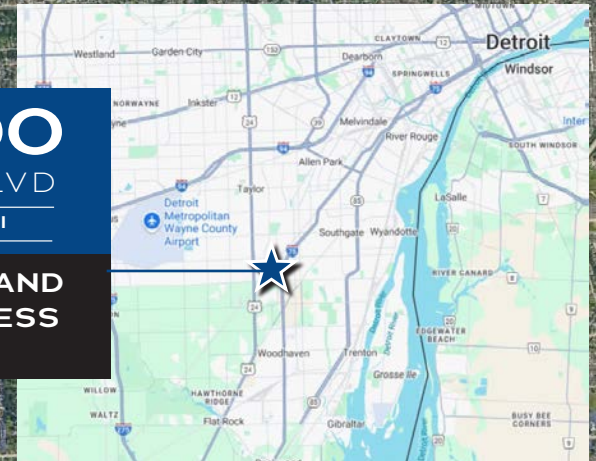

94

ESTES

Yanfeng

NEX NIPPON EXPRESS

ups

DETROIT METOPOLITAN WAYNE COUNTY AIRPORT

16400 RACHO BLVD TAYLOR, MI

VISIBILITY AND QUICK ACCESS TO I-75