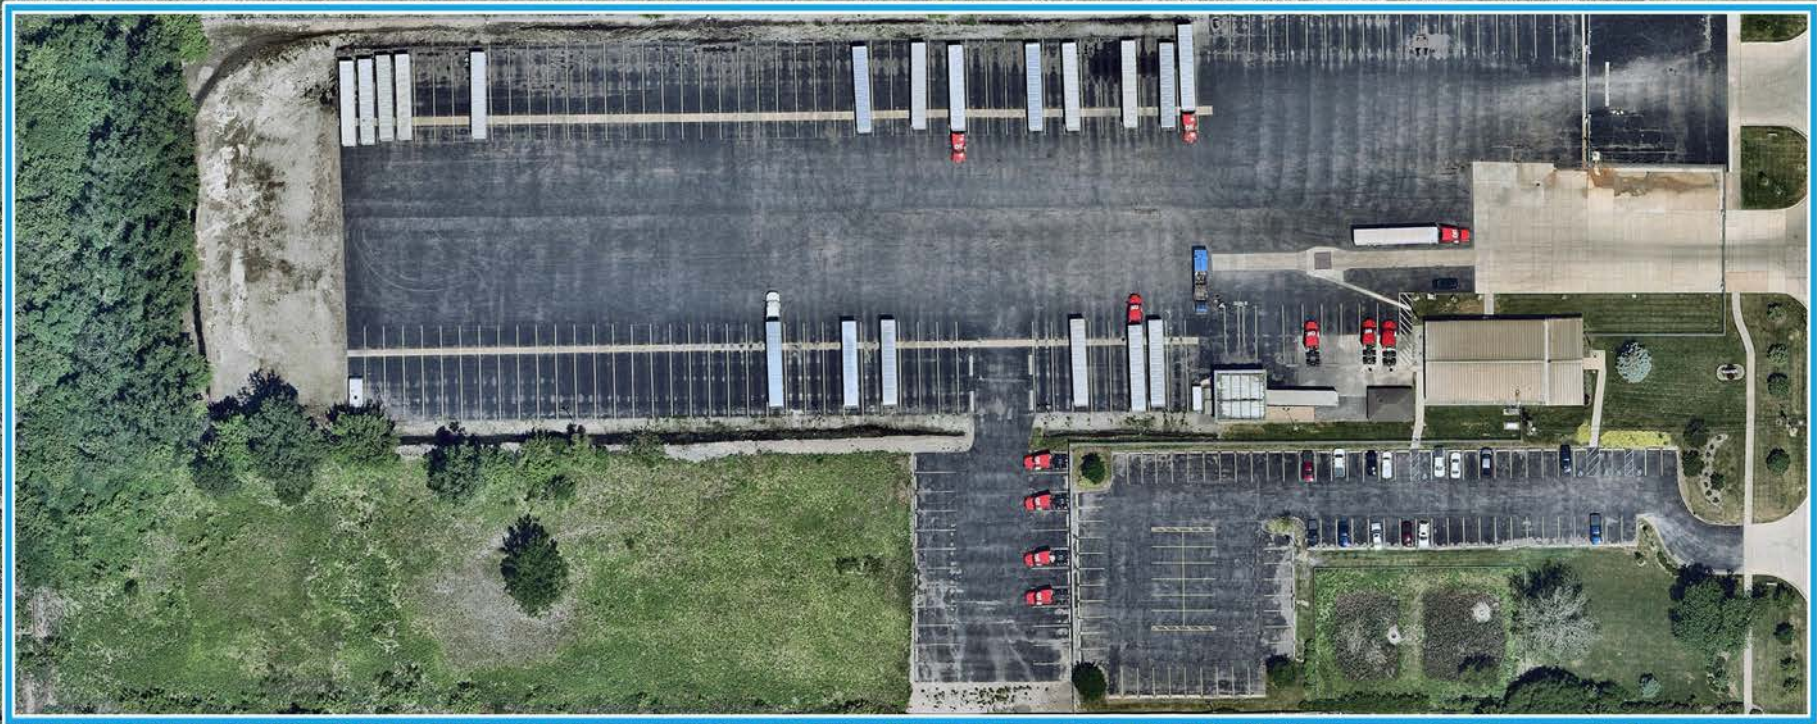

16400

RACHO BLVD

TAYLOR, MI

FOR LEASE; SECURE TRAILER PARKING / OUTDOOR STORAGE

7 PAVED ACRES (EXPANDABLE)

NEWMARK

CHRIS HILL
248-350-1192
chris.hill@nrmk.com

GEOFF HILL
248-350-1492
geoff.hill@nrmk.com

94

ESTES

Yanfeng

NEX NIPPON EXPRESS

ups

DETROIT METOPOLITAN WAYNE COUNTY AIRPORT

16400 RACHO BLVD TAYLOR, MI

VISIBILITY AND QUICK ACCESS TO I-75