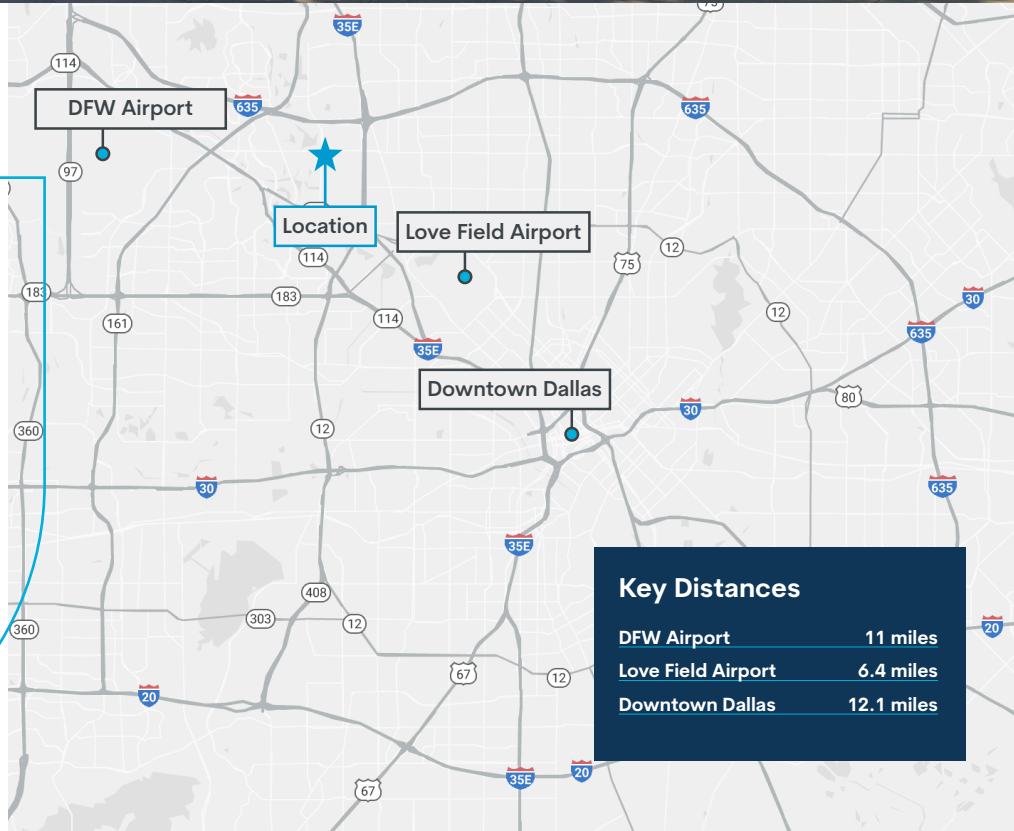

Key Distances	
DFW Airport	11 miles
Love Field Airport	6.4 miles
Downtown Dallas	12.1 miles

Leasing Contacts

Mac Hall
214.560.2371
mac.hall@streamrealty.com

Jess Jacoby
214.267.0487
jess.jacoby@streamrealty.com