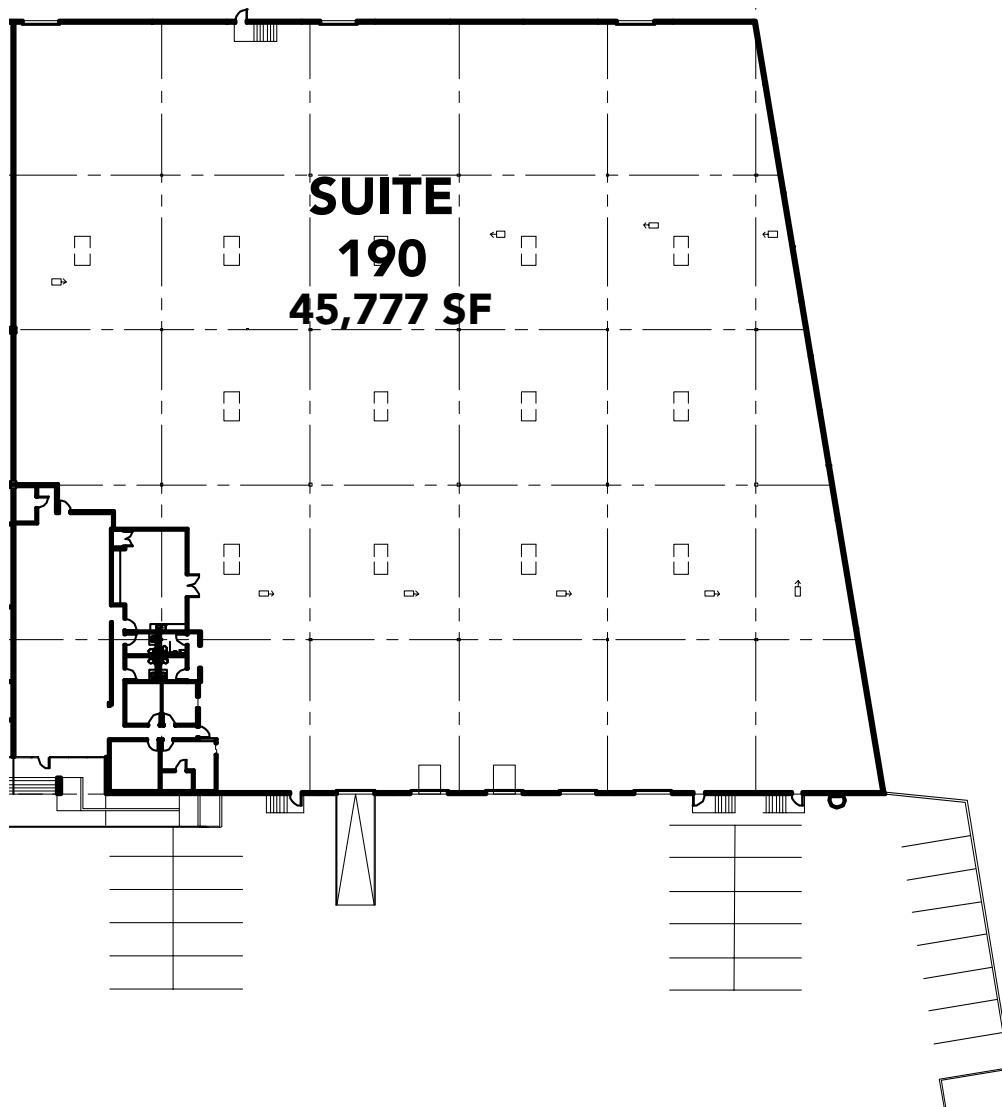

2007 Royal Ln.

Suite 190 | Dallas, TX 75229

Brookfield
Properties

45,777 SF

Industrial Space for Lease

Facility Highlights

- 3,556 SF Office
- 42,221 SF Warehouse
- 4 Dock High Doors
- 1 Ramped Door
- 3 Rail Doors
- 24' Clear Height
- Fully Sprinklered

Ryan Soule
214.393.5068
ryan.soule@brookfieldproperties.com

2007 Royal Ln. Suite 190, Dallas, TX 75229

45,777 SF Industrial Space for Lease

**Brookfield
Properties**

Leasing Contacts

Mac Hall
214.560.2371
mac.hall@streamrealty.com