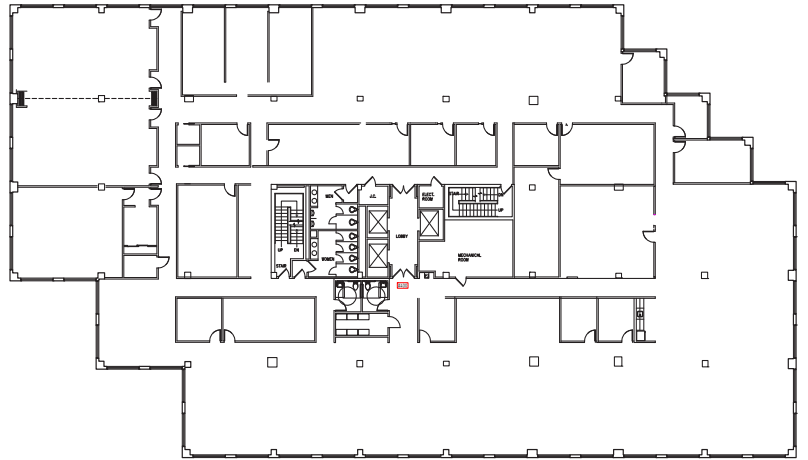

Availabilities

Suite	RSF	Availability
106	3,572	Available
200	5,359	Available
400	25,413	Available

Andrew Bagy
Director
+1 314 925 2969
andy.bagy@cushwake.com

7700 Forsyth Blvd, Suite 1210
St. Louis, Missouri
main +1 314 862 7100
cushmanwakefield.com

Suite 205 - 5,359 SF

Suite 400 - 25,413 SF

Amenities Map