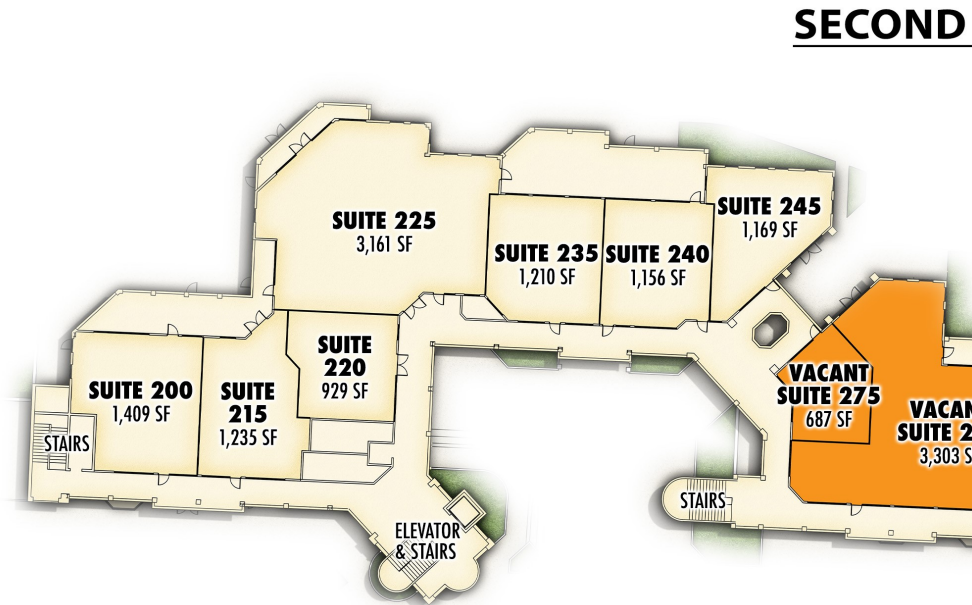

FIRST FLOOR

SECOND FLOOR

FIRST FLOOR

SUITE 105	HUIYING ENTERPRISES INC.	2,795 SF
SUITE 120	SHUO HUI CORPORATION	2,2561 SF
SUITE 130	SHUO HUI CORPORATION	2,493 SF
SUITE 150	BOCA BEAUTY ACADEMY LLC	2,172 SF
SUITE 155	BOCA BEAUTY ACADEMY LLC	1,105 SF
SUITE 165	BOCA BEAUTY ACADEMY LLC	1,193 SF
SUITE 175	BOCA BEAUTY ACADEMY LLC	5,366 SF

SECOND FLOOR

SUITE 200	BOCA BEAUTY ACADEMY LLC	1,409 SF
SUITE 215	BOCA BEAUTY ACADEMY LLC	1,235 SF
SUITE 220	BOCA BEAUTY ACADEMY LLC	929 SF
SUITE 225	REFRESH MANAGEMENT LLC	3,161 SF
SUITE 235	BOCA SMILES DENTISTRY INC.	1,210 SF
SUITE 240	MARY BROWN/STATE FARM	1,156 SF
SUITE 245	PREMIER EYE CENTER INC.	1,169 SF
SUITE 275	VACANT	687 SF
SUITE 250	VACANT	3,303 SF