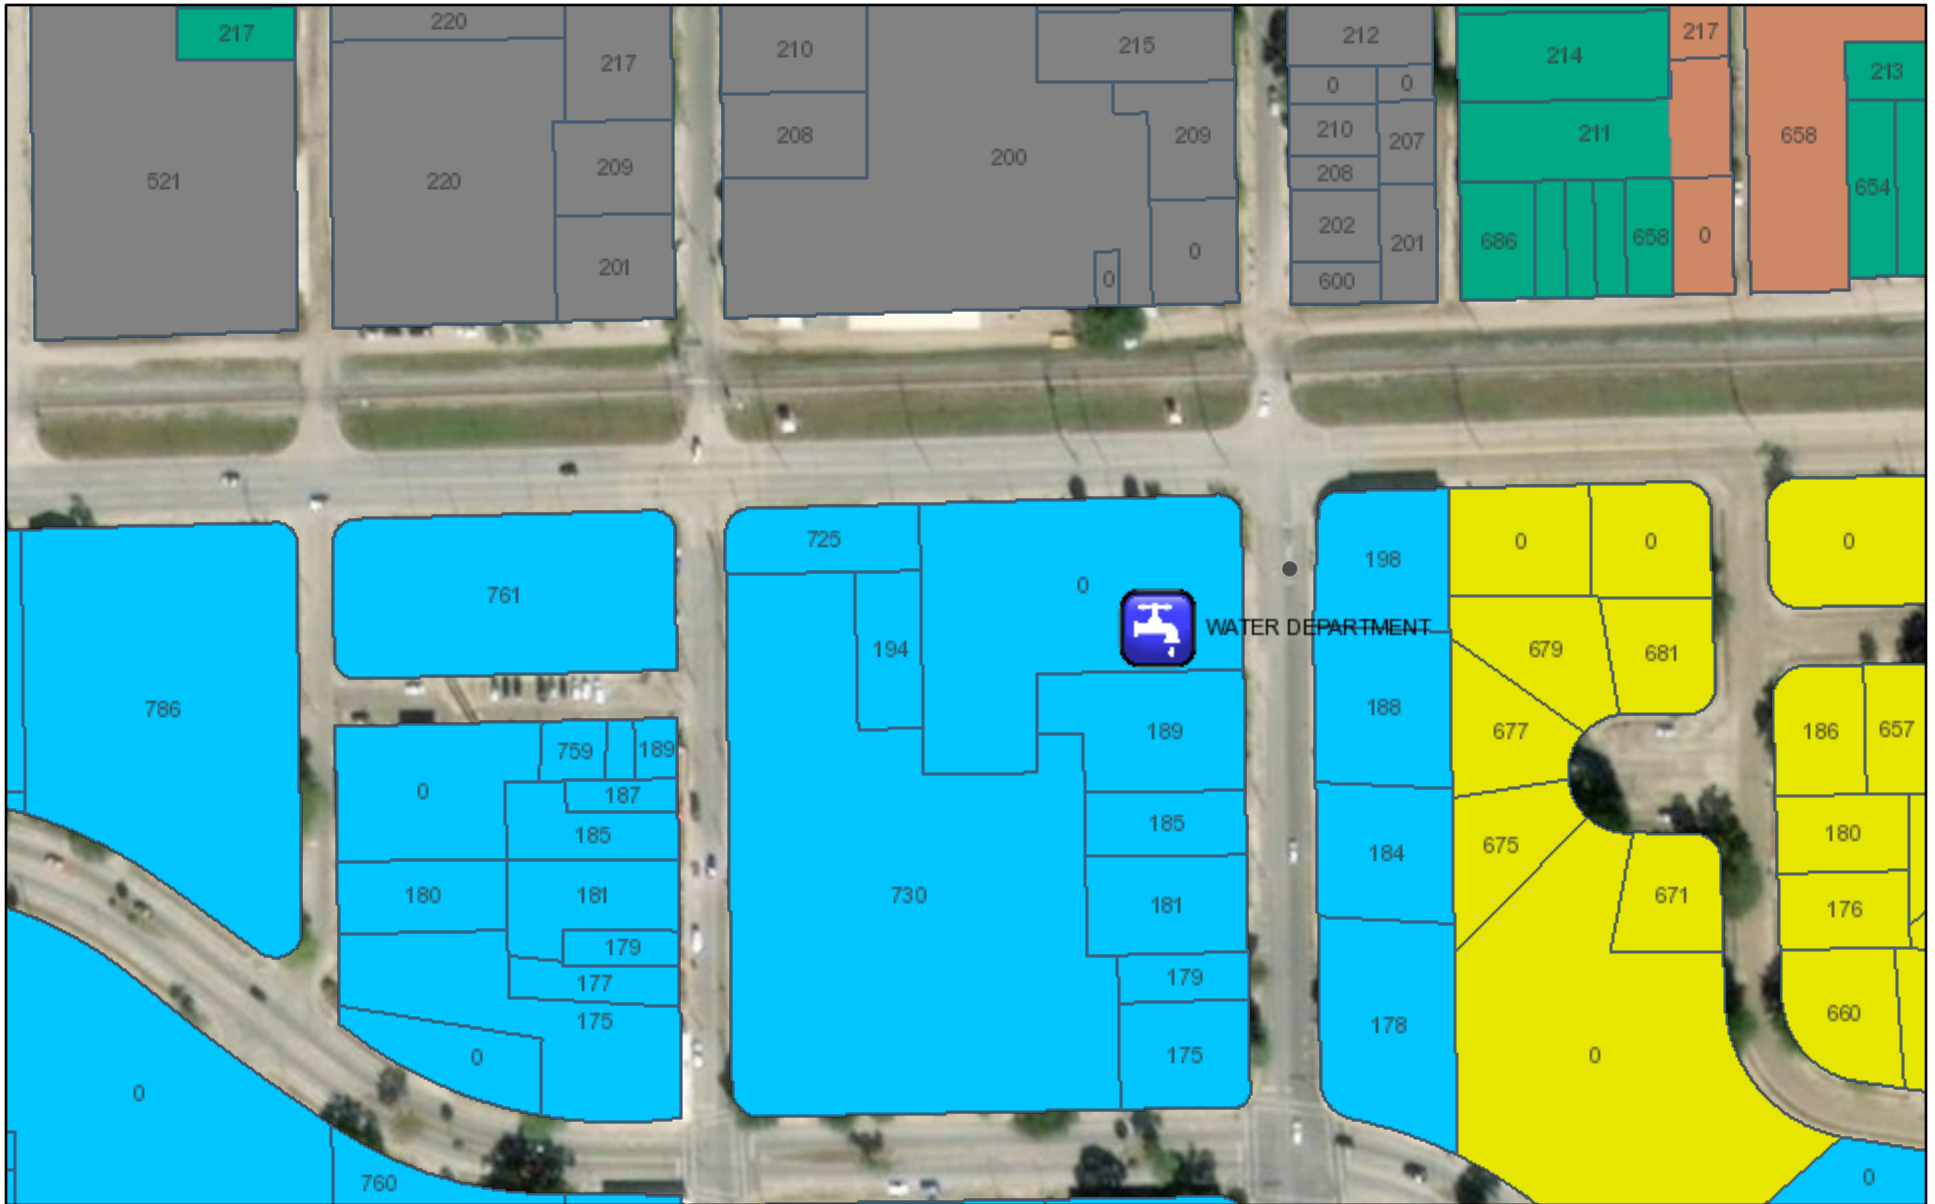

198 Main Street Zoning

3/7/2019, 2:19:04 PM

Below 1:25,000

-  BILOXI LIGHTHOUSE
-  BILOXI NATATORIUM

-  BILOXI SPORTS COMPLEX
-  MGM STADIUM
-  WHITE AVENUE FOUNTAIN

-  <all other values>
-  M&S Museum 4,000

- City Facilities 1:20,000
-  BILOXI LIBRARY
 -  CITY HALL

1:2,257

Esri, HERE, Garmin, iPC, DigitalGlobe, Microsoft