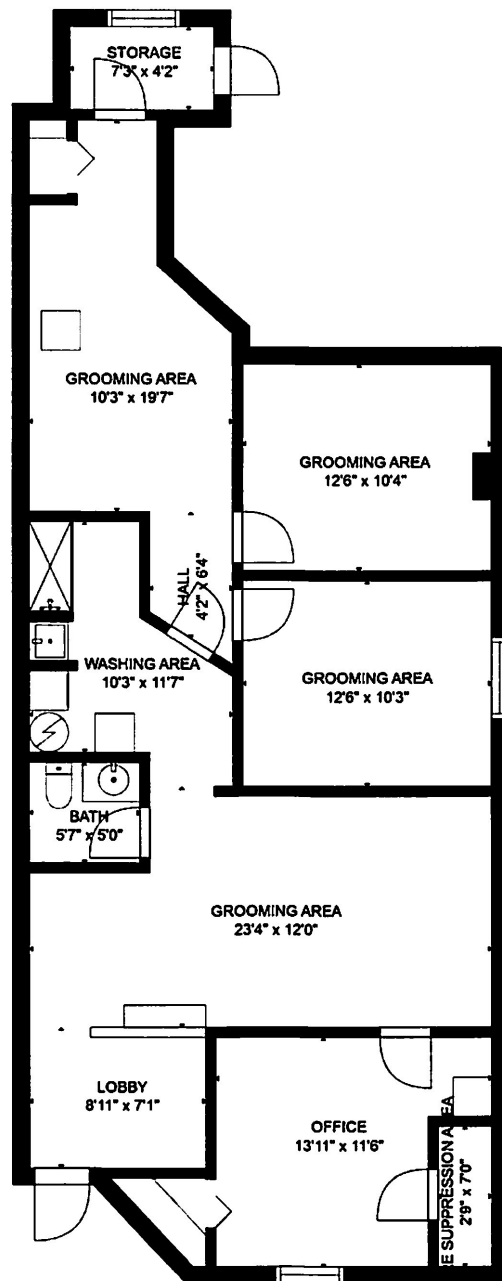

# 1128 Maple Avenue

## La Grange Park

Estimated areas

GLA FLOOR 1: 1244 sq. ft, excluded 47 sq. ft  
Total GLA 1244 sq. ft, total scanned area 1291 sq. ft

SIZES AND DIMENSIONS ARE APPROXIMATE, ACTUAL MAY VARY.