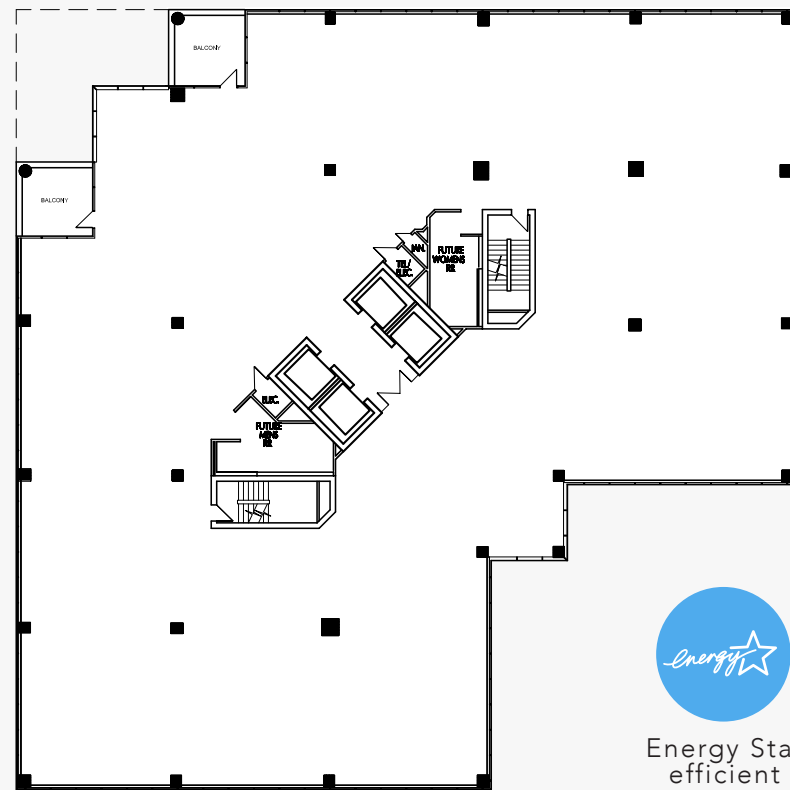

# SKY HARBOR TOWERS

# Sky Harbor Towers offers modern office space with the visibility you need.

A 219,670 square foot, two-building campus located at the intersection of Interstate 10 and State Route 143, Sky Harbor Towers is the ideal opportunity for a corporate user seeking highly-visible office space.